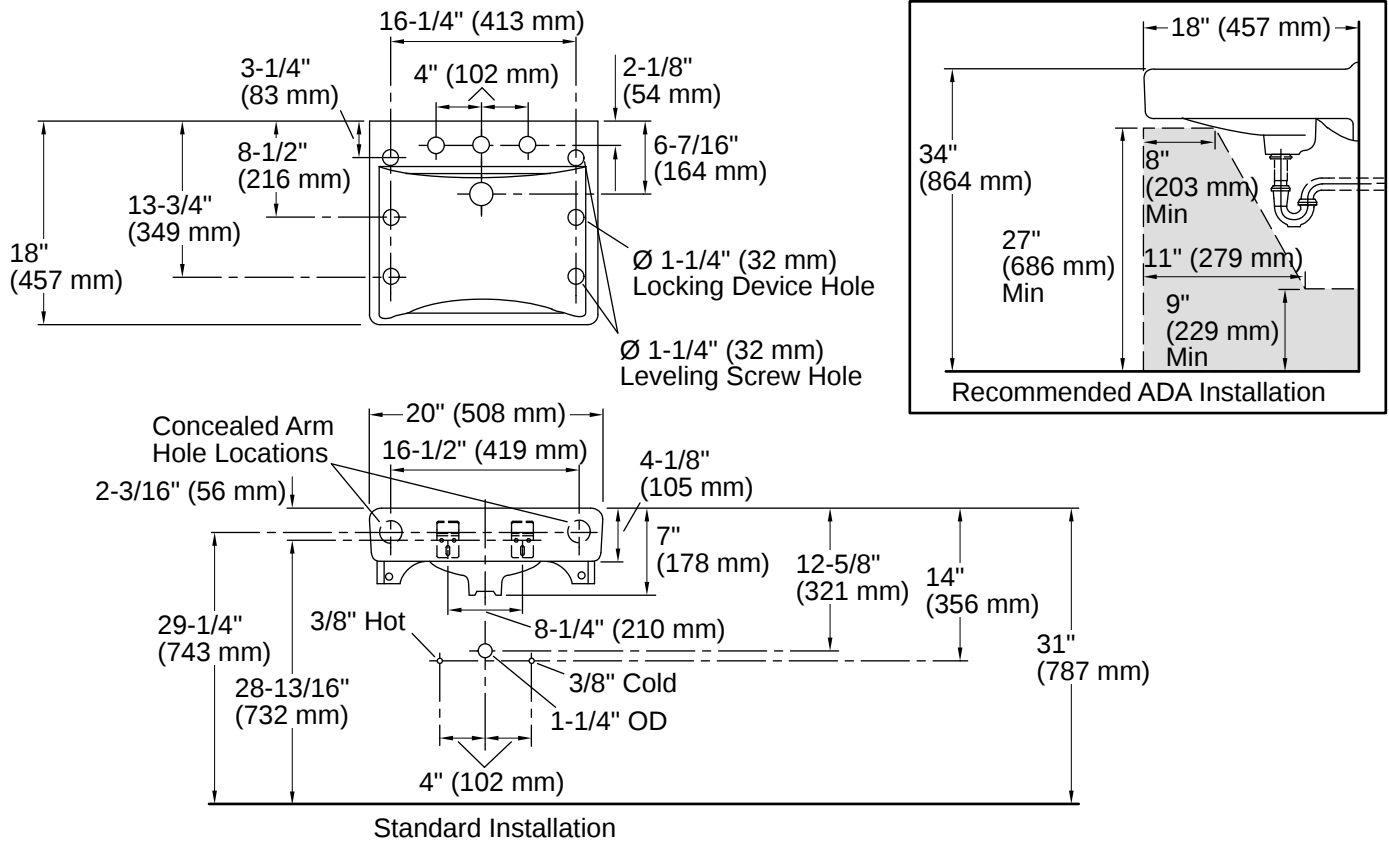

Soho® | K-2053-N

20" x 18" wall-mount/concealed arm carrier bathroom sink with 8" widespread faucet holes

Features

- Made from premium materials that withstand high-volume usage
- 20" (508 mm) x 18" (457 mm)
- 8" (203 mm) widespread faucet holes
- With sealed overflow for commercial and hospitals jobs

ADA

ICC/ANSI A117.1

CSA B651

OBC

Technical Information

Number of Deck Holes:	3
Faucet Hole(s) Size:	1-3/8" (35 mm)
Center(s):	8" (203 mm)
With Overflow:	Yes
Soap/Lotion Hole Size:	1-1/4" (32 mm)
Drain Hole Diameter:	1-3/4" (44 mm)
Basin Configuration:	Single Bowl
Basin Length:	18" (457 mm)
Basin Width:	13" (330 mm)
Basin Depth:	5-7/8" (149 mm)

4-13-2026 13:3 - US-CA

Installation

- Wall-mount
- Drilled for concealed arm carrier installation

Installation Notes

Install this product according to the installation instructions.

Product dimensions are nominal and may vary per ASME A112.19.2 tolerances.