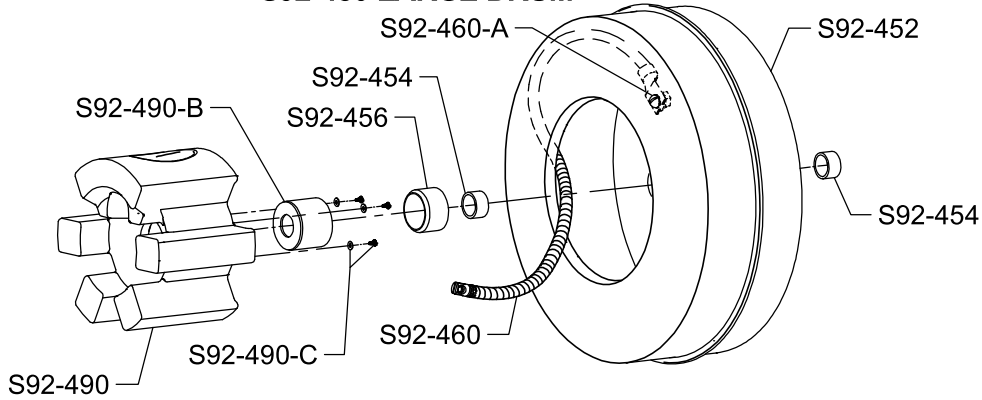

SPEEDROOTER 92 SCHEMATIC DIAGRAM

IMPORTANT: When ordering, give Serial Number of Machine.

SPEEDROOTER 92 SCHEMATIC DIAGRAM

S92-450 LARGE DRUM

S92-400-1 SMALL DRUM

S92-7000

POWER CABLE FEED

2 PIECE FEED CONTROL DISK PARTS