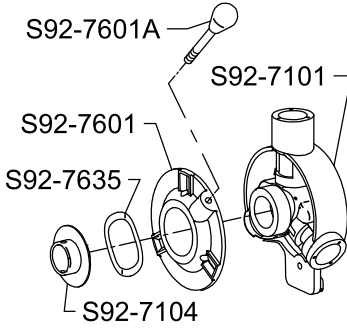

SPEEDROOTER 92 SCHEMATIC DIAGRAM

IMPORTANT: When ordering, give Serial Number of Machine.

SPEEDROOTER 92 SCHEMATIC DIAGRAM

S92-450 LARGE DRUM

S92-400-1 SMALL DRUM

S92-7000

POWER CABLE FEED

2 PIECE FEED CONTROL DISK PARTS