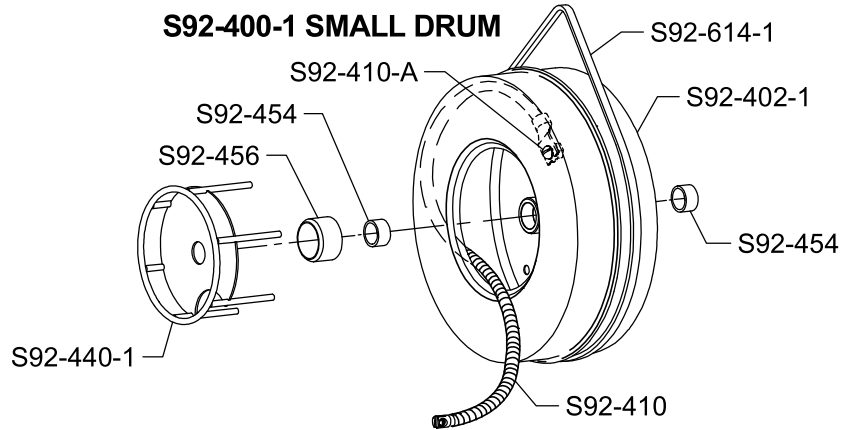

SPEEDROOTER 92 SCHEMATIC DIAGRAM

IMPORTANT: When ordering, give Serial Number of Machine.

SPEEDROOTER 92 SCHEMATIC DIAGRAM

S92-450 LARGE DRUM

S92-400-1 SMALL DRUM

S92-7000

POWER CABLE FEED

2 PIECE FEED CONTROL DISK PARTS