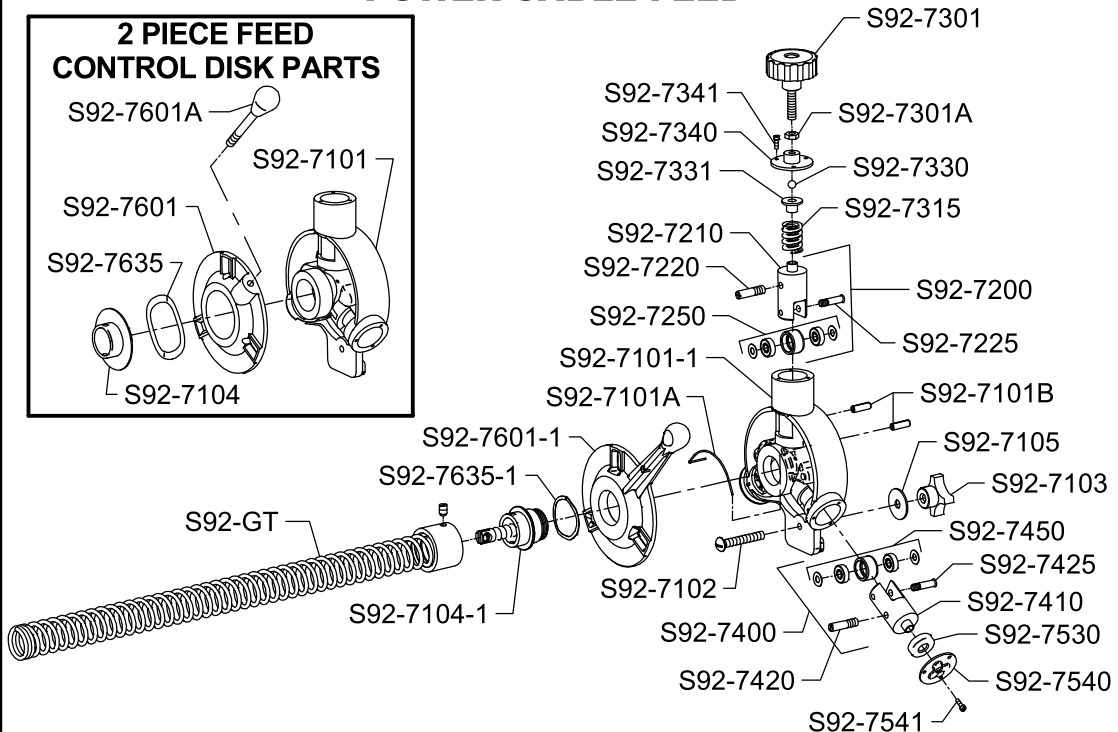

SPEEDROOTER 92 SCHEMATIC DIAGRAM

IMPORTANT: When ordering, give Serial Number of Machine.

SPEEDROOTER 92 SCHEMATIC DIAGRAM

S92-450 LARGE DRUM

S92-400-1 SMALL DRUM

S92-7000

POWER CABLE FEED

2 PIECE FEED CONTROL DISK PARTS