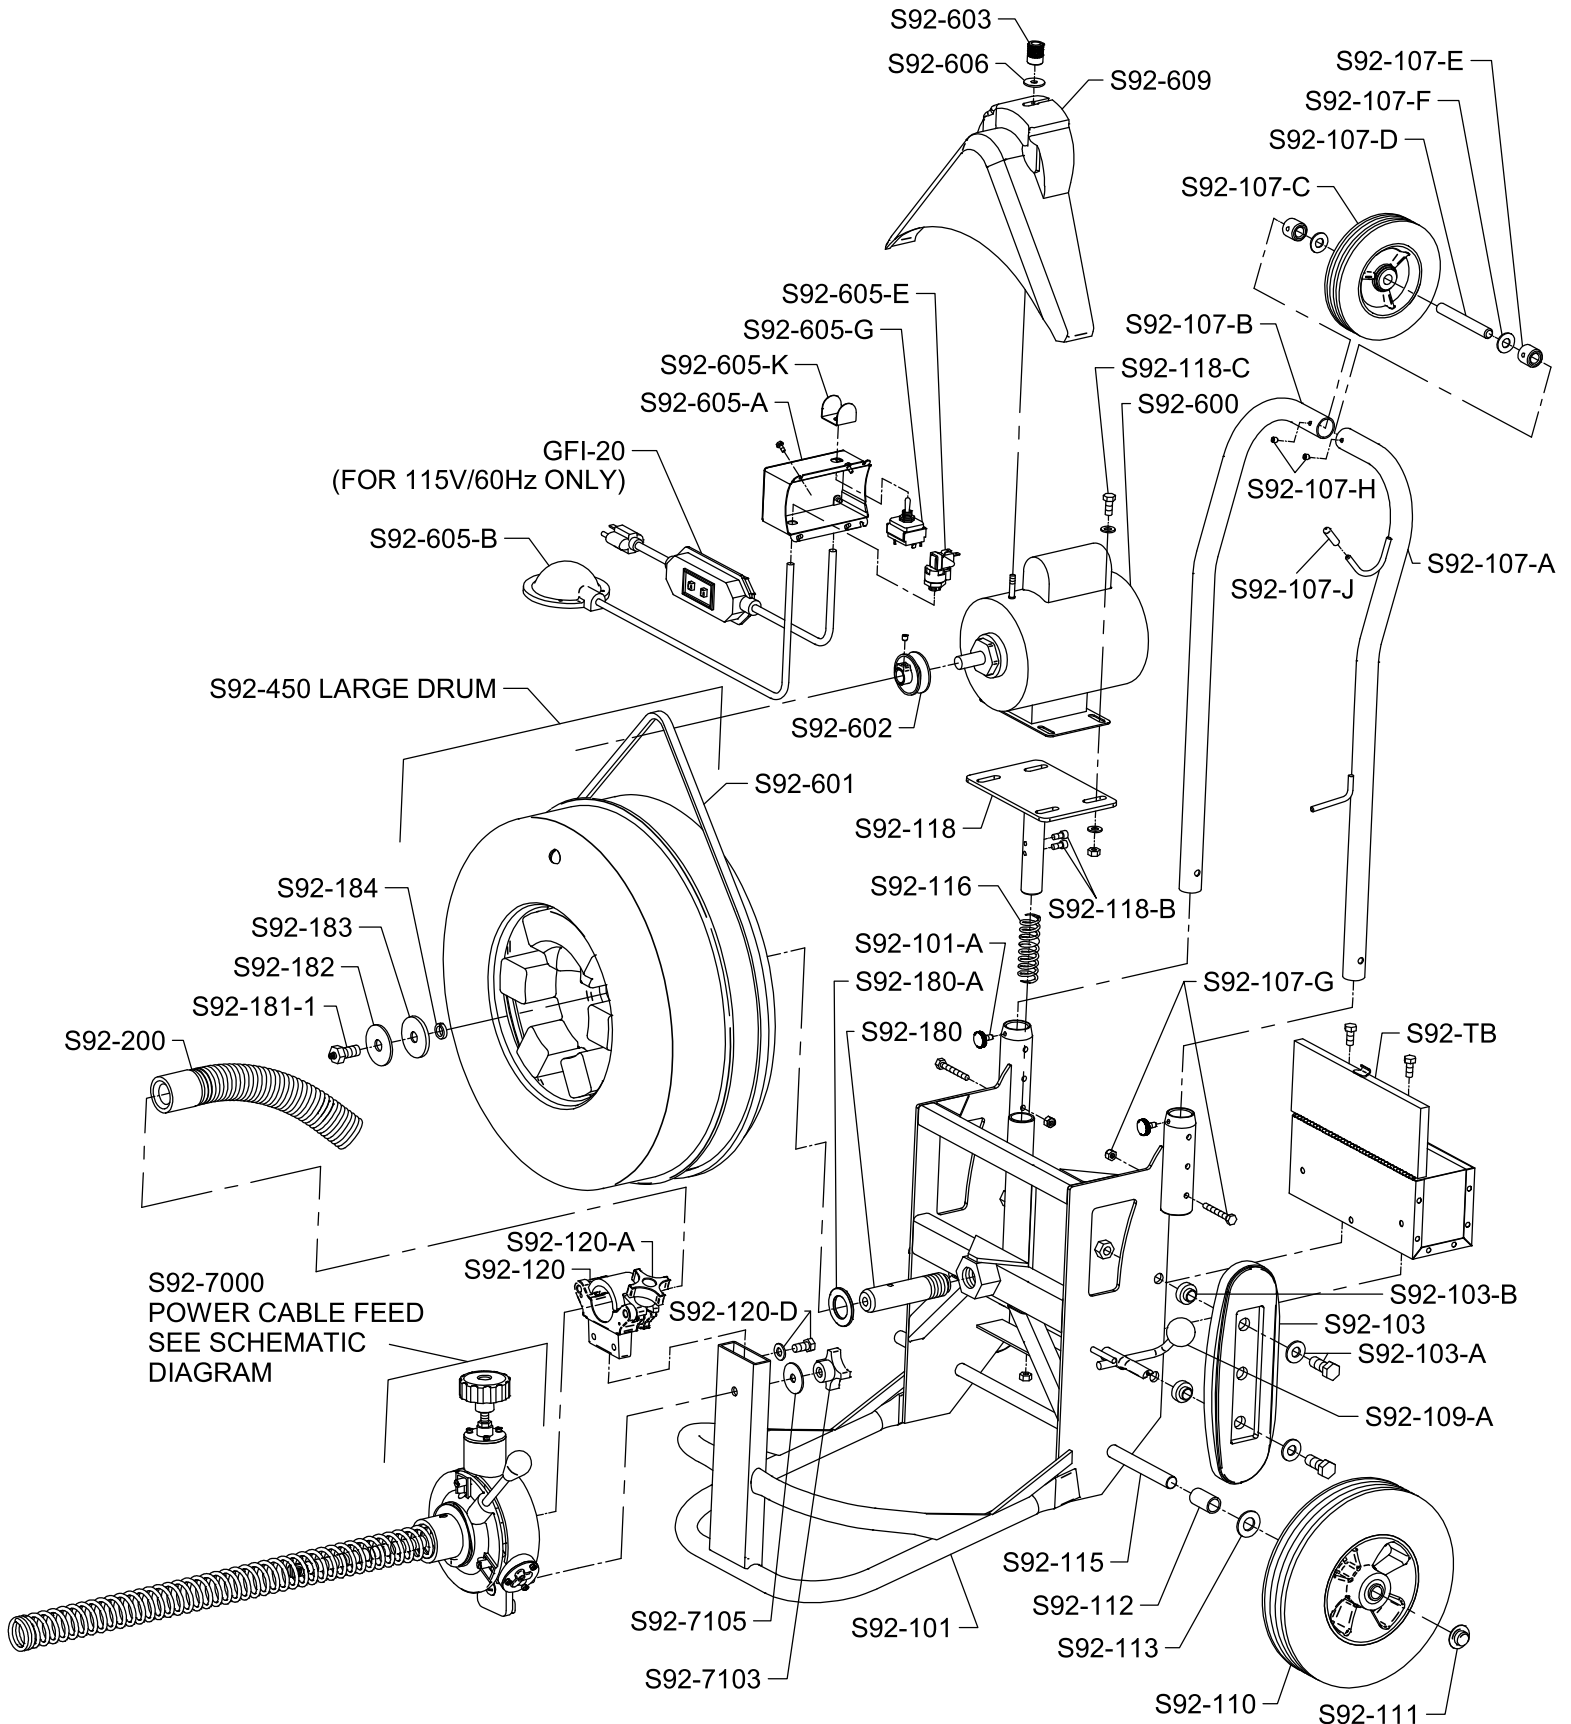

SPEEDROOTER 92 SCHEMATIC DIAGRAM

IMPORTANT: When ordering, give Serial Number of Machine.

SPEEDROOTER 92 SCHEMATIC DIAGRAM

S92-450 LARGE DRUM

S92-400-1 SMALL DRUM

S92-7000

POWER CABLE FEED

2 PIECE FEED CONTROL DISK PARTS