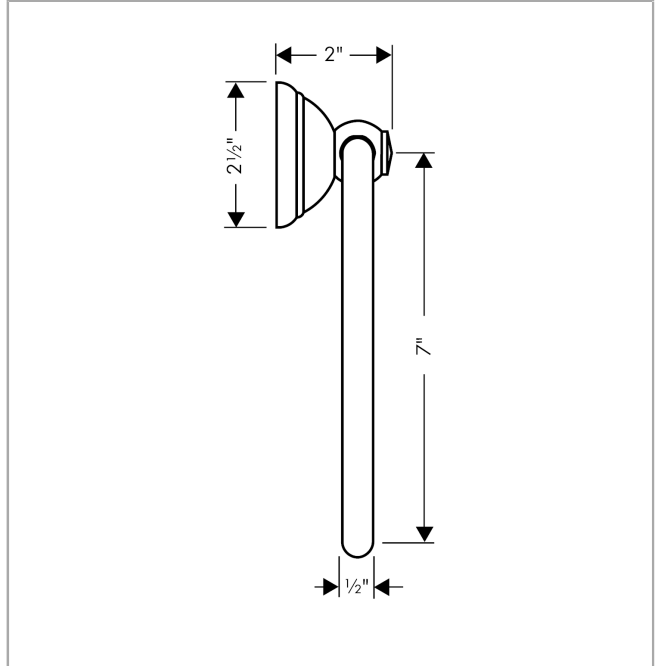

C Accessories

Towel Ring

Finishes : **chrome** Part no. : **06095000**

Description

Features

- Metal holder
- Brass
- Wall-mounted

Item details

List Price \$ 147.00

Product image

Scale drawing

C Accessories

Towel Ring

Finishes : **chrome** Part no. : **06095000**

Exploded drawing

Year of production: >07/04

C Accessories

Towel Ring

Finishes : **chrome** Part no. : **06095000**

Spare parts list

Year of production: >07/04

Pos.	Description	Part no.	Price	PU
1	support element	96341000	-	1
2	mounting set	40915000	-	1