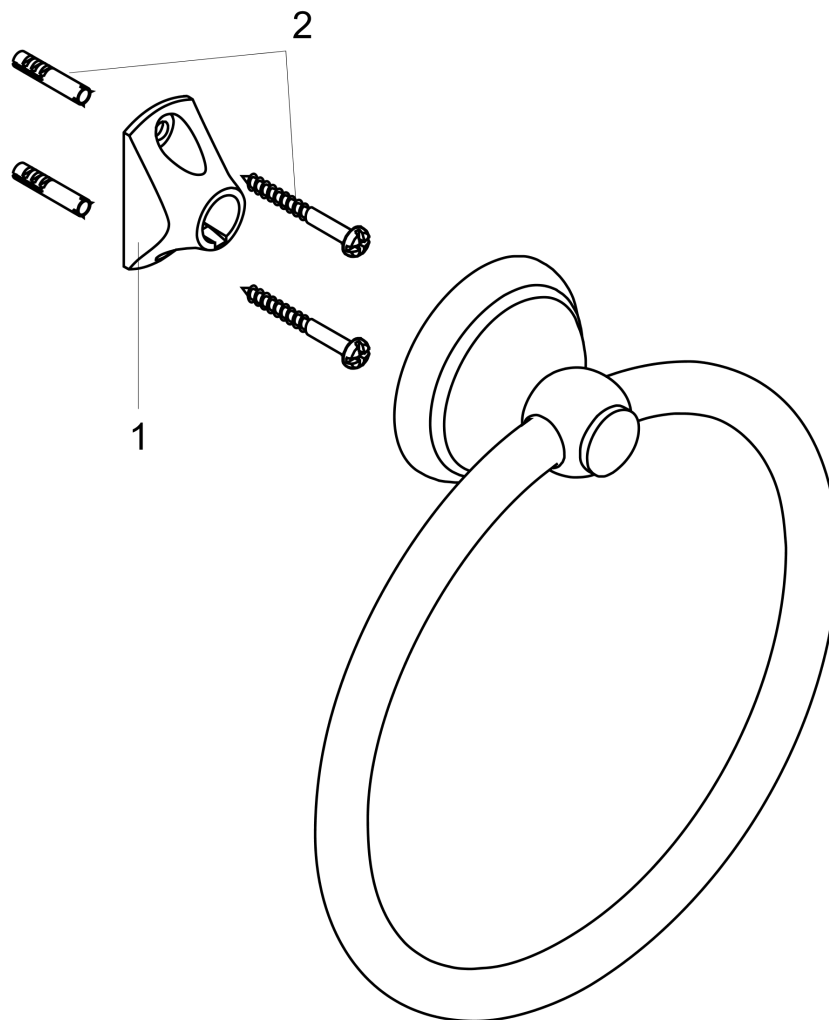

C Accessories

Towel Ring

Finishes : **chrome** Part no. : **06095000**

Description

Features

- Metal holder
- Brass
- Wall-mounted

Item details

List Price \$ 147.00

Product image

Scale drawing

C Accessories

Towel Ring

Finishes : **chrome** Part no. : **06095000**

Exploded drawing

Year of production: >07/04

C Accessories

Towel Ring

Finishes : **chrome** Part no. : **06095000**

Spare parts list

Year of production: >07/04

Pos.	Description	Part no.	Price	PU
1	support element	96341000	-	1
2	mounting set	40915000	-	1