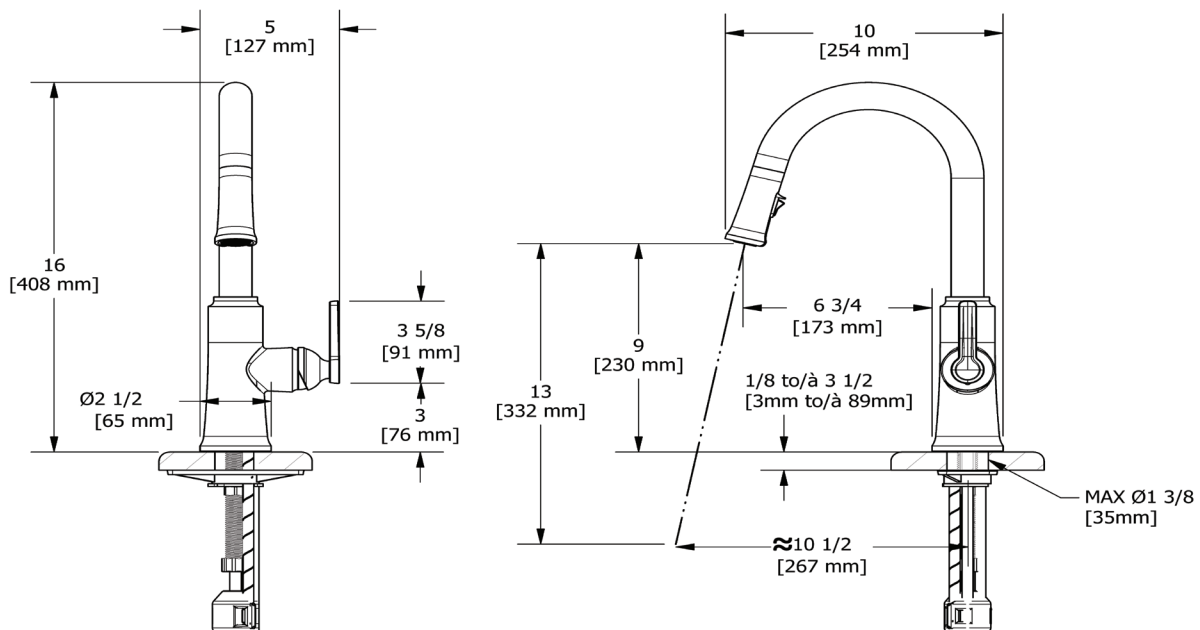

### Trattoria™

Pull-Down Kitchen Faucet With C-Spout

**MODEL:** TTRD101

For warranty or additional information, contact:

U.S.A.  
[houseofrohl.com/support](http://houseofrohl.com/support)  
 1-800-777-9762