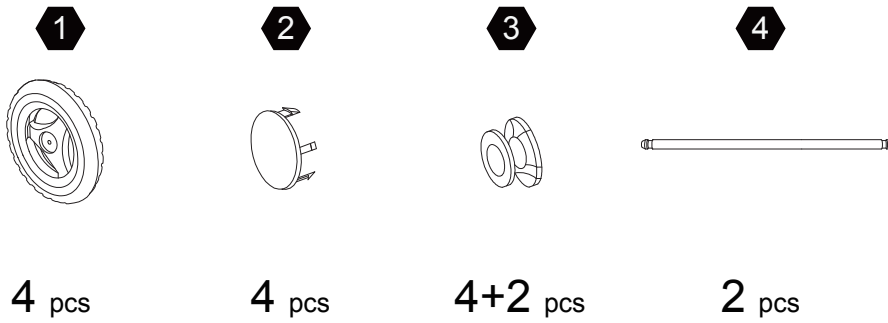

Exploded Drawing

Scan for assembly instructions.

Product Parts

Hardware

Scan for assembly instructions.

! WARNING

CHOKING HAZARD - Small Parts
Not for children under 3 years
The product is to be assembled
by an adult.