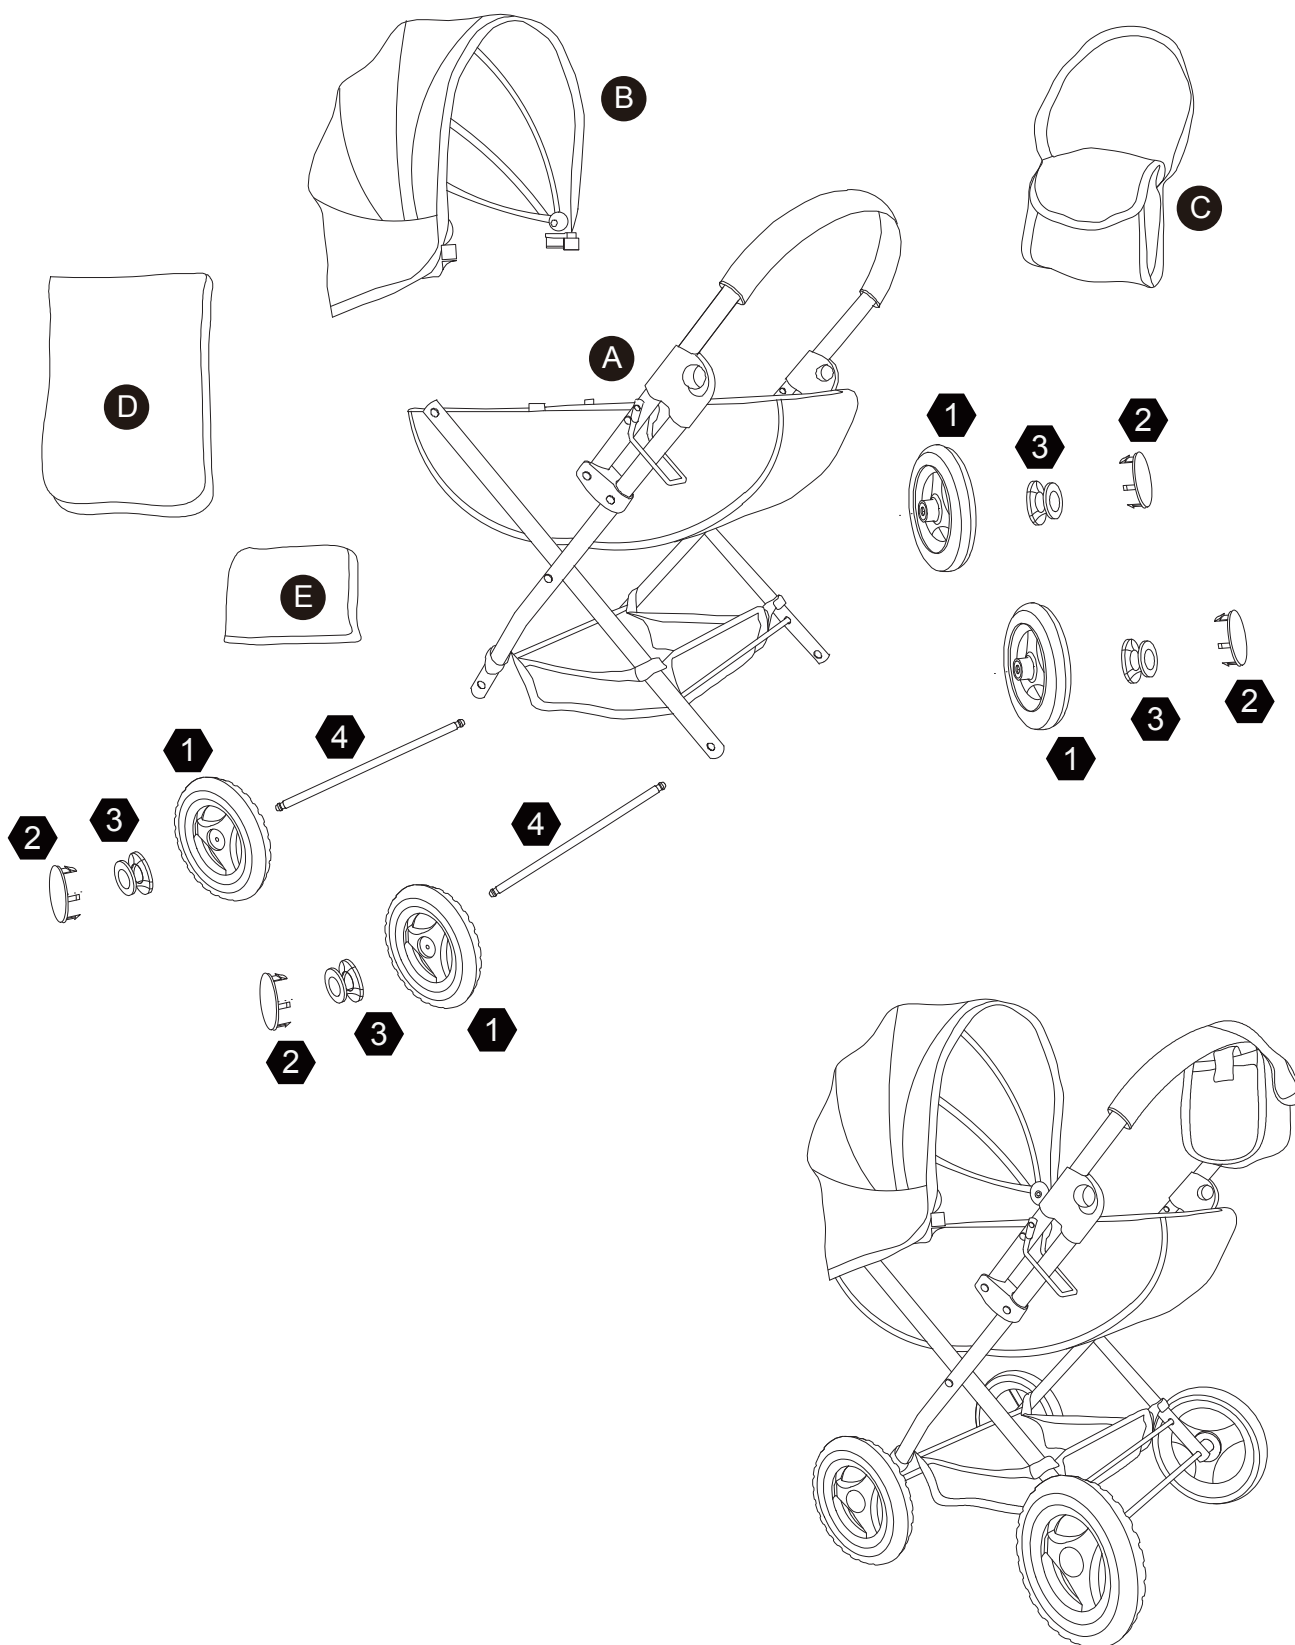

Exploded Drawing

Scan for assembly instructions.

Product Parts

Hardware

Scan for assembly instructions.

! WARNING

CHOKING HAZARD - Small Parts
Not for children under 3 years
The product is to be assembled
by an adult.