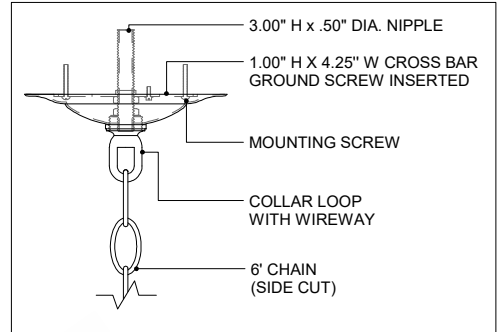

36.00" DIA. FRAME  
 6.00" DIA. CANOPY  
 1.00" H X 4.25" W  
 CROSS BAR

TOP VIEW

CANOPY DETAIL

FRONT VIEW

9000-1218

ALL WORK © 2024 CURREY & COMPANY