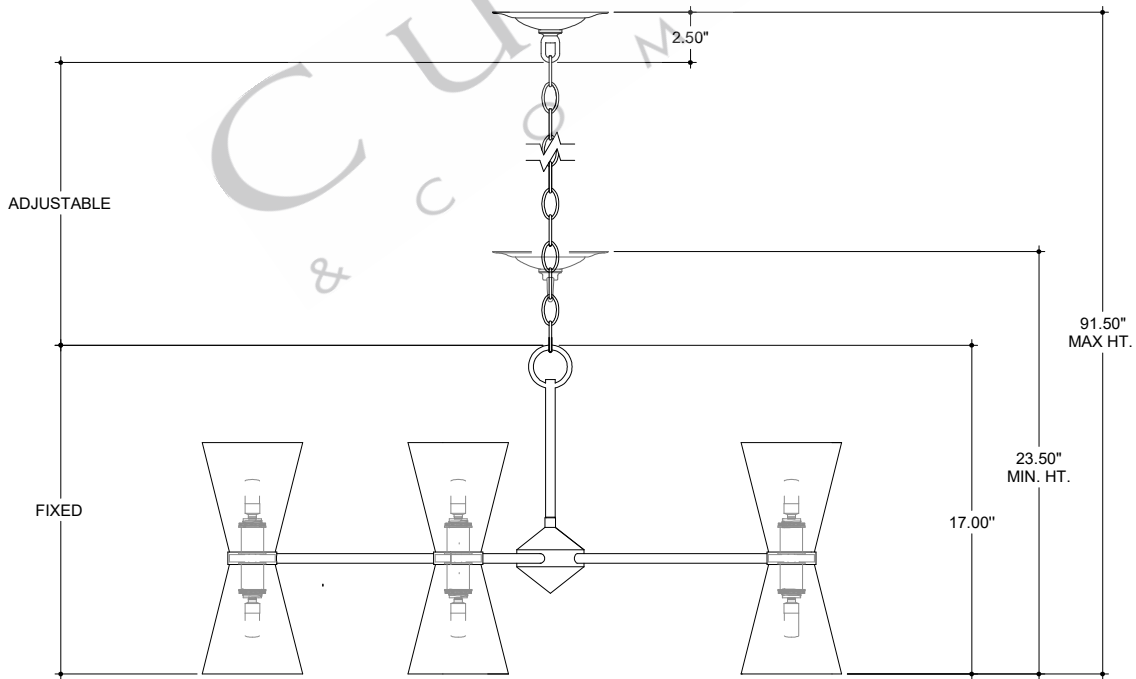

36.00" DIA. FRAME  
 6.00" DIA. CANOPY  
 1.00" H X 4.25" W  
 CROSS BAR

TOP VIEW

CANOPY DETAIL

FRONT VIEW

9000-1218

ALL WORK © 2024 CURREY & COMPANY