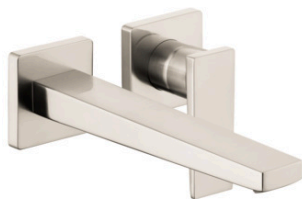

Metropol
Wall-Mounted Single-Handle Faucet Trim with Lever Handle, 1.2 GPM
 Finishes : **brushed nickel** Part no. : **32526821**

Description

Features

- Aerated spray
- Flow: 1.2 GPM (4.5 L/Min)
- Ceramic cartridge

Item details

List Price \$ 504.00

Technology

Compliance

Product image

Scale drawing

Metropol
Wall-Mounted Single-Handle Faucet Trim with Lever Handle, 1.2 GPM
 Finishes : **brushed nickel** Part no. : **32526821**

Exploded drawing

Year of production: >01/18

Metropol**Wall-Mounted Single-Handle Faucet Trim with Lever Handle, 1.2 GPM**Finishes : **brushed nickel** Part no. : **32526821****Spare parts list**

Year of production: >01/18

Pos.	Description	Part no.	Price	PU
1	handle	93163820	-	1
2	screw cover	96338000	-	1
3	sleeve	93053820	-	1
4	escutcheon for handle	93161820	-	1
5	nut	93141000	-	1
6	O-ring 26x2	98147000	-	1
7	cartridge, assy	95973001	-	1
8	locking screw for handle	95140000	-	1
9	seal	98865000	-	1
10	adapter for cartridge	95634000	-	1
11	fixing set	97971000	-	1
12	spout 225 mm	93166820	-	1
13	aerator M24x1 (4,5 l/min)	93202000	-	1
14	service tool	95661000	-	1
15	O-ring 18x1,5	98231000	-	1
16	escutcheon for spout	93162820	-	1
17	connecting thread G½	95626000	-	1
18	O-ring 13x2	98128000	-	1
19	extension set 25 mm for 13622180	31971000	-	1