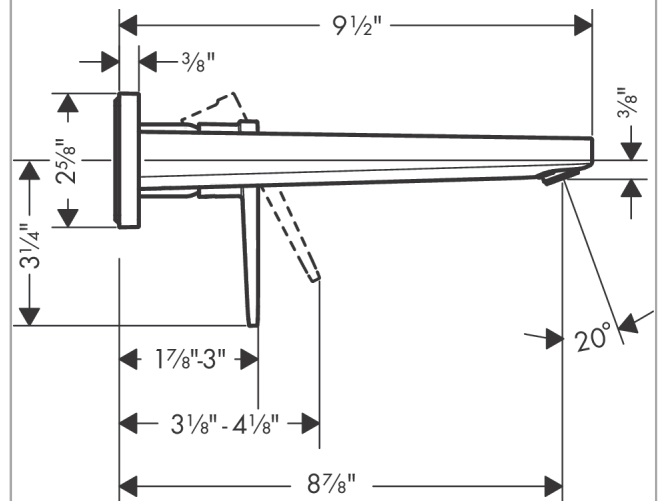

Metropol
Wall-Mounted Single-Handle Faucet Trim with Lever Handle, 1.2 GPM
 Finishes : **brushed nickel** Part no. : **32526821**

Description

Features

- Aerated spray
- Flow: 1.2 GPM (4.5 L/Min)
- Ceramic cartridge

Item details

List Price \$ 504.00

Technology

Compliance

Product image

Scale drawing

Metropol
Wall-Mounted Single-Handle Faucet Trim with Lever Handle, 1.2 GPM
 Finishes : **brushed nickel** Part no. : **32526821**

Exploded drawing

Year of production: >01/18

Metropol**Wall-Mounted Single-Handle Faucet Trim with Lever Handle, 1.2 GPM**Finishes : **brushed nickel** Part no. : **32526821****Spare parts list**

Year of production: >01/18

Pos.	Description	Part no.	Price	PU
1	handle	93163820	-	1
2	screw cover	96338000	-	1
3	sleeve	93053820	-	1
4	escutcheon for handle	93161820	-	1
5	nut	93141000	-	1
6	O-ring 26x2	98147000	-	1
7	cartridge, assy	95973001	-	1
8	locking screw for handle	95140000	-	1
9	seal	98865000	-	1
10	adapter for cartridge	95634000	-	1
11	fixing set	97971000	-	1
12	spout 225 mm	93166820	-	1
13	aerator M24x1 (4,5 l/min)	93202000	-	1
14	service tool	95661000	-	1
15	O-ring 18x1,5	98231000	-	1
16	escutcheon for spout	93162820	-	1
17	connecting thread G½	95626000	-	1
18	O-ring 13x2	98128000	-	1
19	extension set 25 mm for 13622180	31971000	-	1