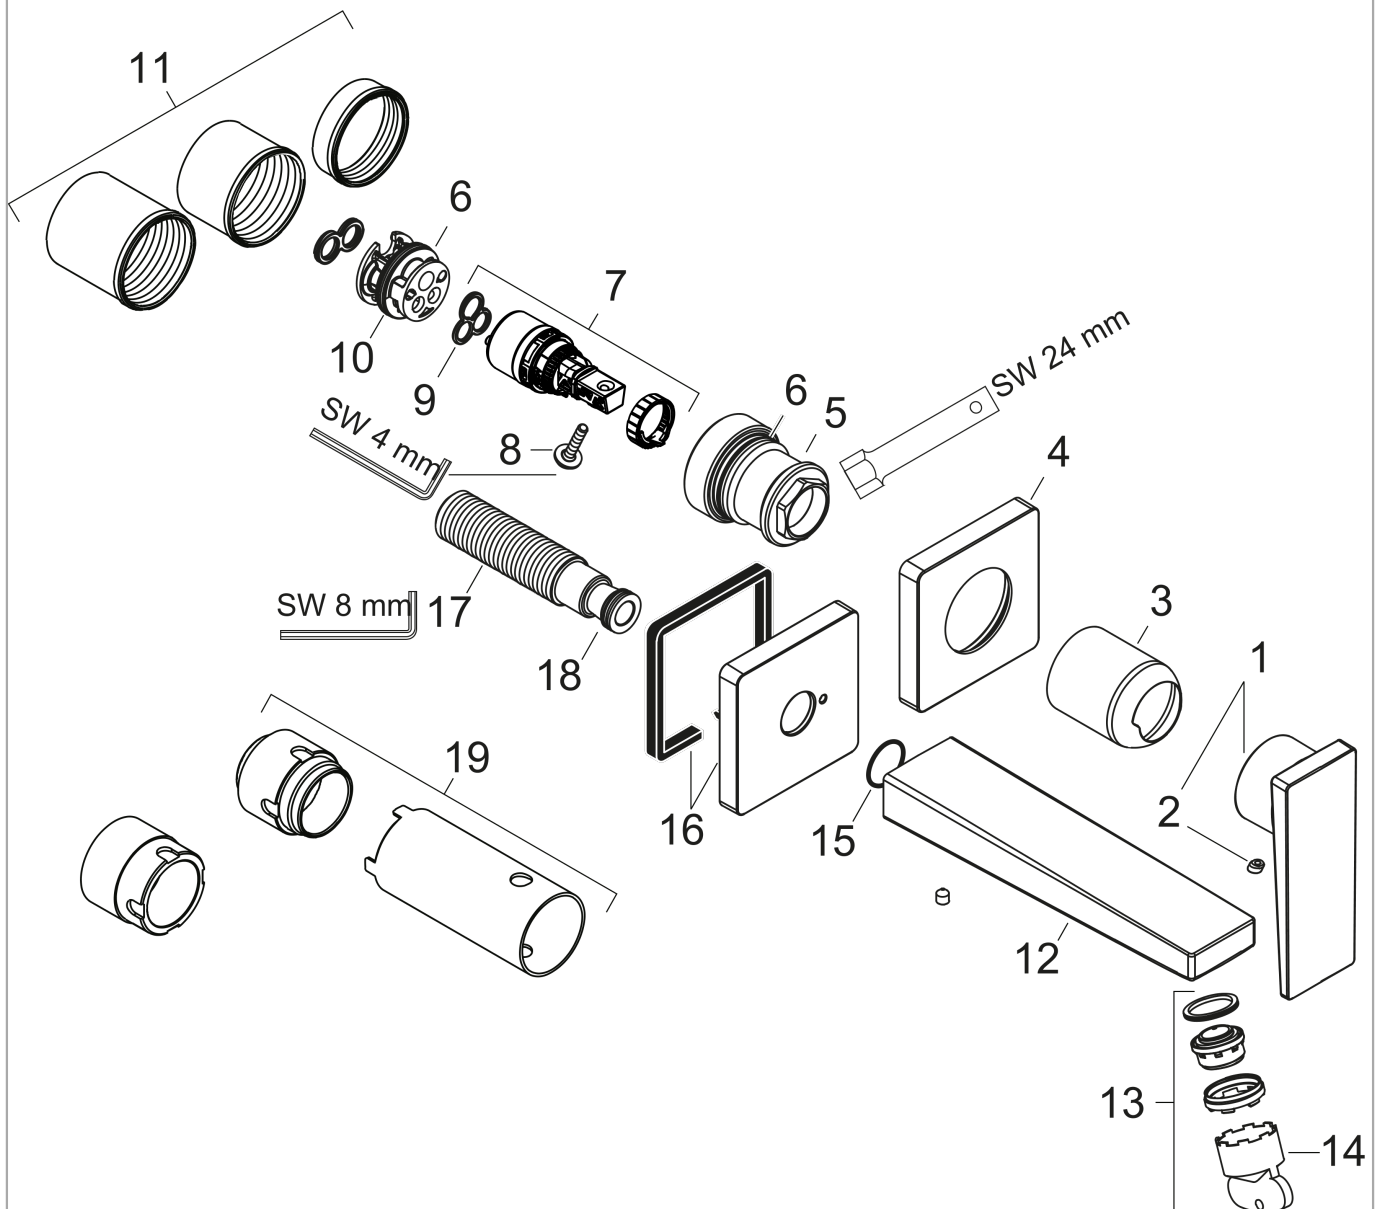

Metropol
Wall-Mounted Single-Handle Faucet Trim with Lever Handle, 1.2 GPM
 Finishes : **brushed nickel** Part no. : **32526821**

Description

Features

- Aerated spray
- Flow: 1.2 GPM (4.5 L/Min)
- Ceramic cartridge

Item details

List Price \$ 504.00

Technology

Compliance

Product image

Scale drawing

Metropol
Wall-Mounted Single-Handle Faucet Trim with Lever Handle, 1.2 GPM
 Finishes : **brushed nickel** Part no. : **32526821**

Exploded drawing

Year of production: >01/18

Metropol**Wall-Mounted Single-Handle Faucet Trim with Lever Handle, 1.2 GPM**Finishes : **brushed nickel** Part no. : **32526821****Spare parts list**

Year of production: >01/18

Pos.	Description	Part no.	Price	PU
1	handle	93163820	-	1
2	screw cover	96338000	-	1
3	sleeve	93053820	-	1
4	escutcheon for handle	93161820	-	1
5	nut	93141000	-	1
6	O-ring 26x2	98147000	-	1
7	cartridge, assy	95973001	-	1
8	locking screw for handle	95140000	-	1
9	seal	98865000	-	1
10	adapter for cartridge	95634000	-	1
11	fixing set	97971000	-	1
12	spout 225 mm	93166820	-	1
13	aerator M24x1 (4,5 l/min)	93202000	-	1
14	service tool	95661000	-	1
15	O-ring 18x1,5	98231000	-	1
16	escutcheon for spout	93162820	-	1
17	connecting thread G½	95626000	-	1
18	O-ring 13x2	98128000	-	1
19	extension set 25 mm for 13622180	31971000	-	1