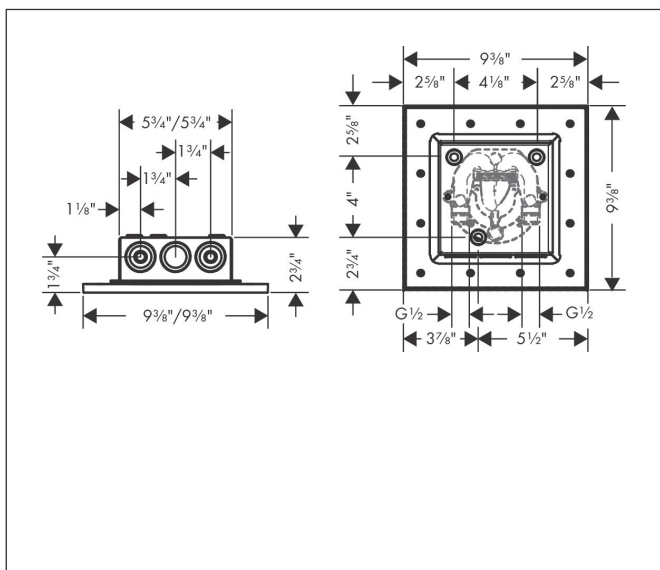

Brand AXOR
 Art. Name **AXOR ShowerSolutions** Showerhead 250 Square 2-Jet, 2.5 GPM
 Art. Nr. 35313821
 Surface brushed nickel
 Pos. 1

Product Picture

Features

- Consists of: Showerhead, Green Diverter
- shower head size: 250 x 250 mm
- Spray modes: PowderRain, Intense PowderRain
- Select button on thermostat
- dynamic spray nozzles move out while using
- Flow: 2.5 GPM (9.5 L/Min)
- Showerhead removable for cleaning

Drawing

Technology

Spray Types