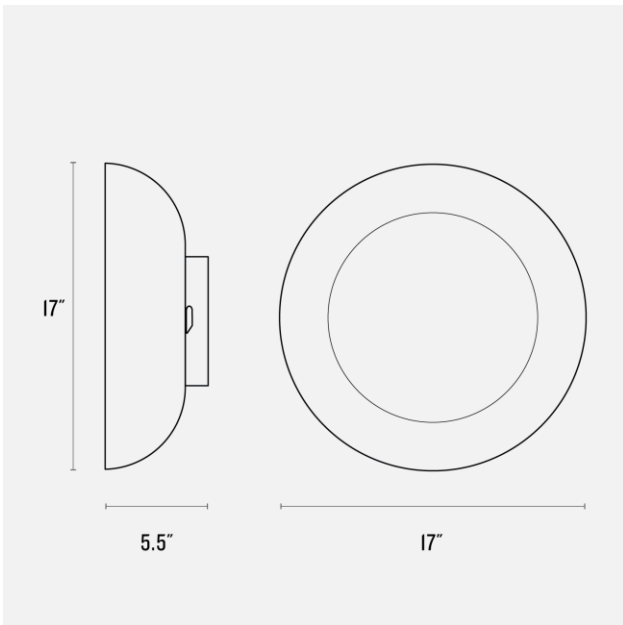

SCHOOLHOUSE

Ray 17" Sconce

Application: Wall Sconce

Product Origin: Processed and assembled in Portland, Oregon using ethically-sourced domestic and global components.

UL Listed: Yes

Max Wattage: 3 Sockets - 40 W each

Voltage: 120/220 V

Location Rating: Damp

Dimensions:

Overall: 17" H x 17" W x 5.5" D

Canopy: 7.25" H x 7.25" W x 1" D

Materials: Brass or Steel (Colors), Glass

Details: Includes 3 40W equivalent G16 frosted LED bulbs (5W, 120V, 2700K, 300 lm, CRI 95)

One year guarantee