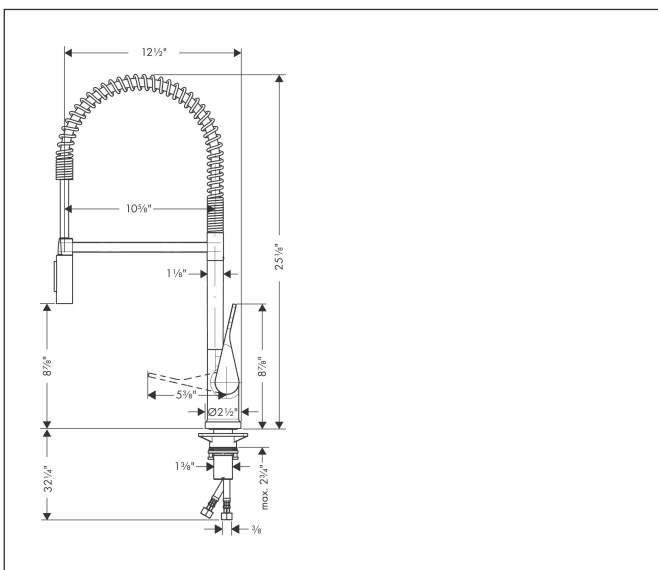

Drawing

Technology

Spray Types