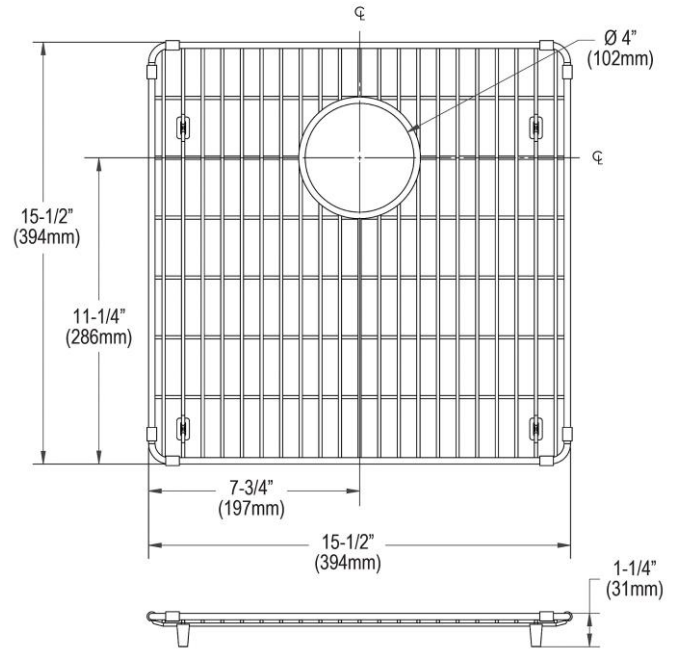

Material:	Stainless Steel
Finish:	Polished Stainless Steel
Dimensions:	15-1/2" x 15-1/2" x 1-1/4"

A Century of Tradition and Quality.

For more than 100 years, Elkay has been making innovative products and providing exceptional customer care. We take pride in offering plumbing products that make life easier, inspire change and leave the world a better place.

[Clean and Care Manual (PDF)](#)

[Clean and Care Manual (PDF)](#)

[Warranty (PDF)](#)