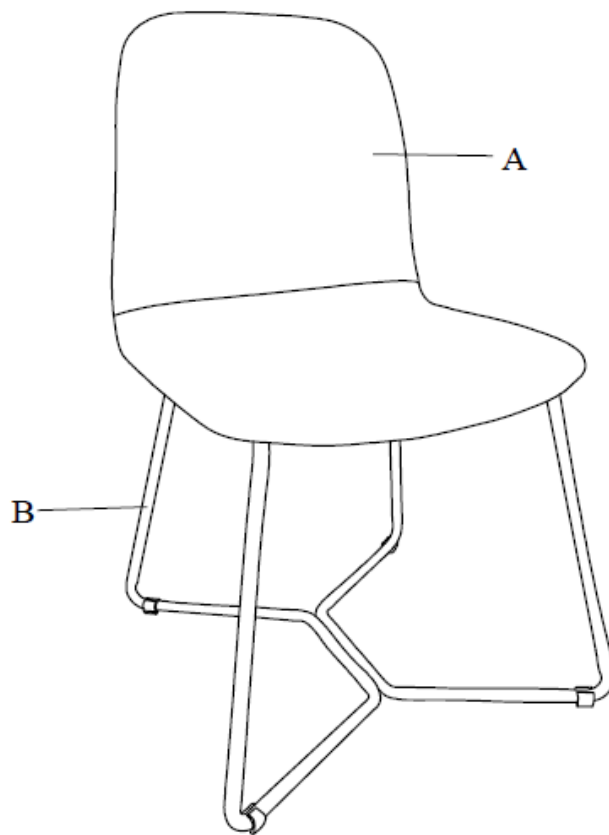

ALLEN KEY SCREW
M6 x 16 mm
QTY 4

2

ALLEN KEY
QTY 1

Step 1

1. Place Seat (A) upside down on a flat, smooth surface.
2. Attach Base (B) to the bottom of the Seat (A) using Allen Key Screws (1).
3. Use Allen Key (2) to tighten. Do not over-tighten.

Step 2

1. Place Chair on a flat, level surface to ensure it is level.
2. If it is uneven, adjust either the Seat (A) or the Base (B) to make it level.