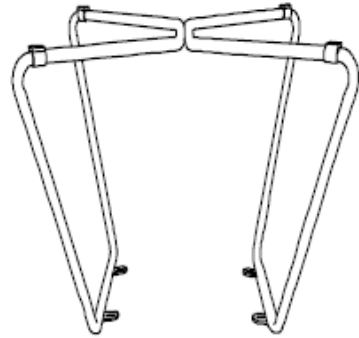

BASE
QTY 1

Hardware Description

1

ALLEN KEY SCREW
M6 x 16 mm
QTY 4

2

ALLEN KEY
QTY 1