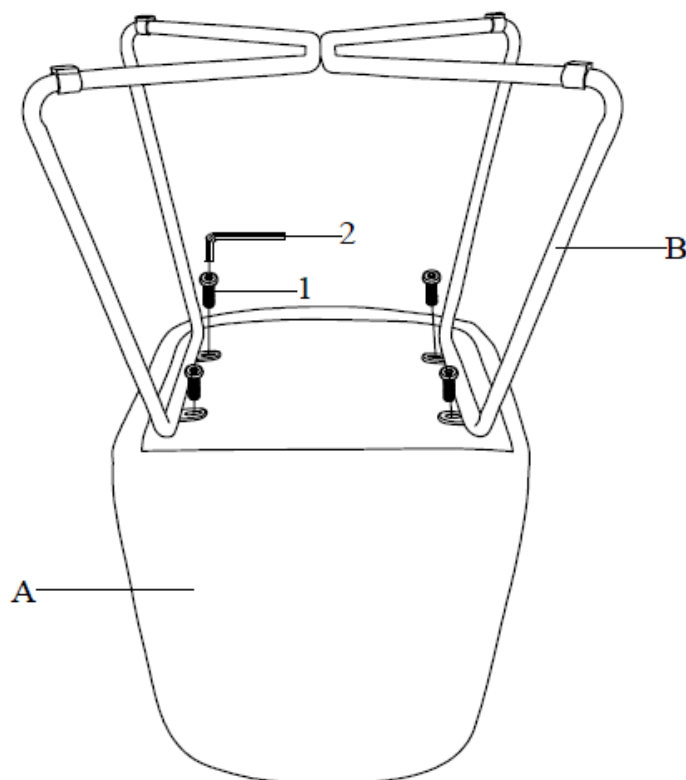

ALLEN KEY SCREW
M6 x 16 mm
QTY 4

2

ALLEN KEY
QTY 1

Step 1

1. Place Seat (A) upside down on a flat, smooth surface.
2. Attach Base (B) to the bottom of the Seat (A) using Allen Key Screws (1).
3. Use Allen Key (2) to tighten. Do not over-tighten.