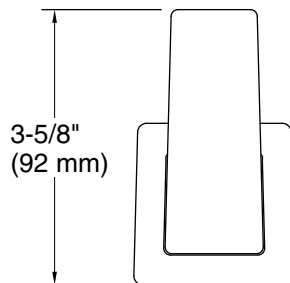

Color tiles intended for reference only.

Color	Code	Description
	CP	Polished Chrome
	BN	Vibrant® Brushed Nickel
	BL	Matte Black
	2MB	Vibrant® Brushed Moderne Brass

Technical Information

All product dimensions are nominal.