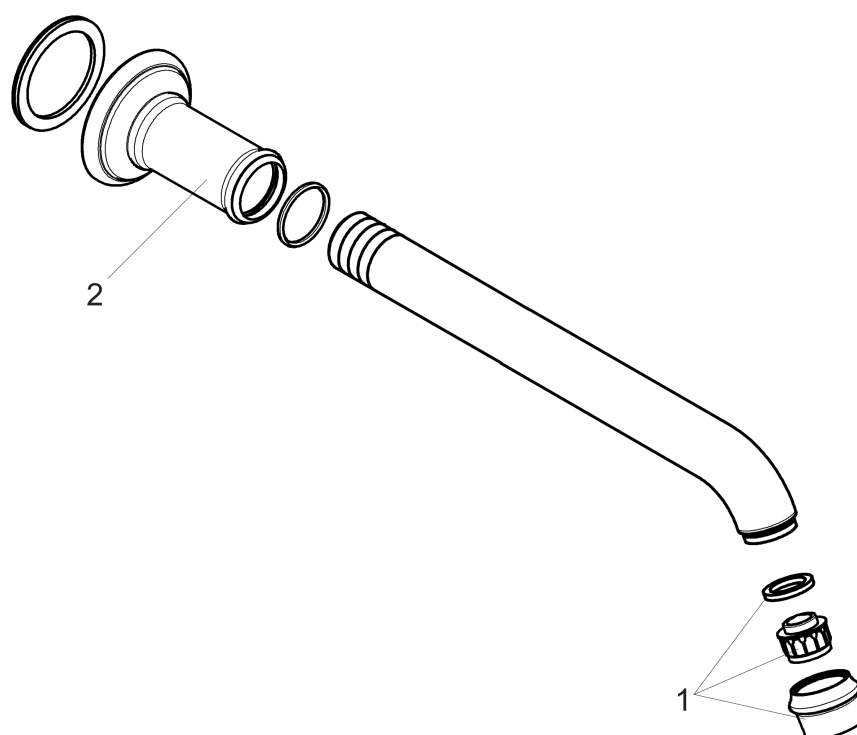

**AXOR Montreux  
Tub Spout**

Finishes : **chrome**    Part no. : **16541001**

**Description**

**Features**

- Solid brass

**Product image**

**Scale drawing**

**AXOR Montreux  
Tub Spout**

Finishes : **chrome**    Part no. : **16541001**

**Exploded drawing**

Year of production: >06/06

**AXOR Montreux  
Tub Spout**

Finishes : **chrome**    Part no. : **16541001**

**Spare parts list**

Year of production: >06/06

Pos.	Description	Part no.	PC	PU
1	aerator M22x1 (5 l/min + 25 l/min)	95381000	0	1
2	escutcheon for spout	98576000	0	1