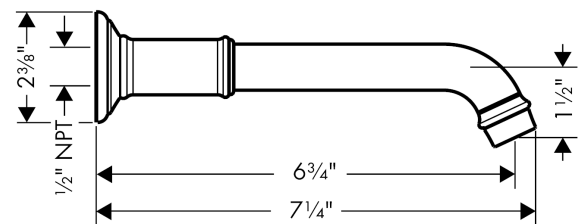

**AXOR Montreux  
Tub Spout**

Finishes : **chrome**    Part no. : **16541001**

**Description**

**Features**

- Solid brass

**Product image**

**Scale drawing**

**AXOR Montreux  
Tub Spout**

Finishes : **chrome**    Part no. : **16541001**

**Exploded drawing**

Year of production: >06/06

**AXOR Montreux  
Tub Spout**

Finishes : **chrome**    Part no. : **16541001**

**Spare parts list**

Year of production: >06/06

Pos.	Description	Part no.	PC	PU
1	aerator M22x1 (5 l/min + 25 l/min)	95381000	0	1
2	escutcheon for spout	98576000	0	1