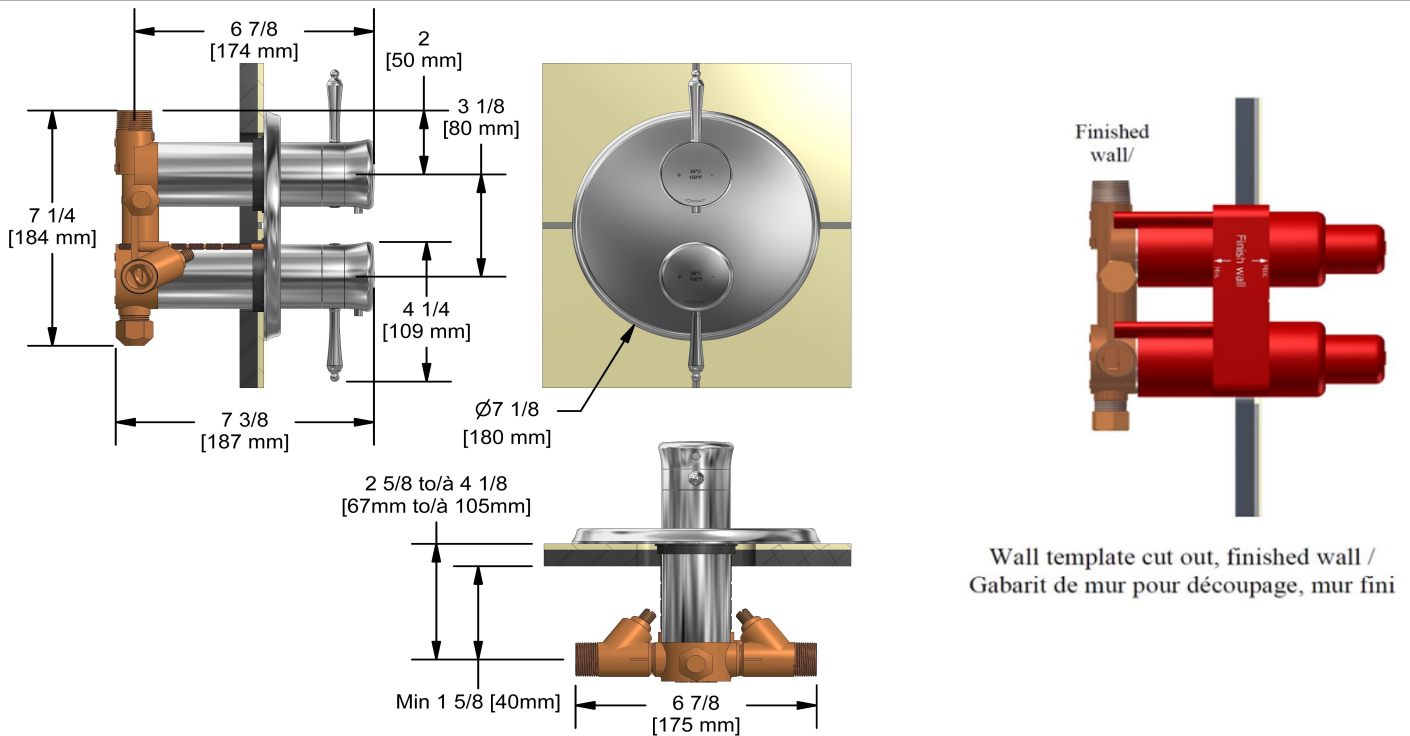

Certifications

- CSA B125.1
- ASME A112.18.1
- ASSE 1016
- CMR248 Approval
- ADA