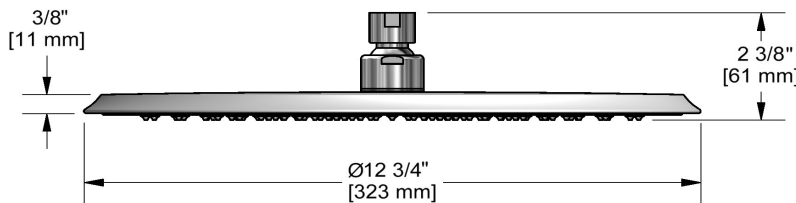

Sizes, models and finishes may differ from those presented.

Warranty

This **Riobel Inc.** product you have purchased carries a Limited Lifetime Warranty on the chrome, PVD finish, blacks and all working parts and is guaranteed from the initial purchase date against all manufacturing defects. All other finishes, including plastic components, are guaranteed for one year. All electric and/or electronic parts are covered by a 5-year limited warranty.

Customer Service

Ontario, West Canada : 888-287-5354 Quebec, Maritimes, United States : 866-473-8442

2020.11.07