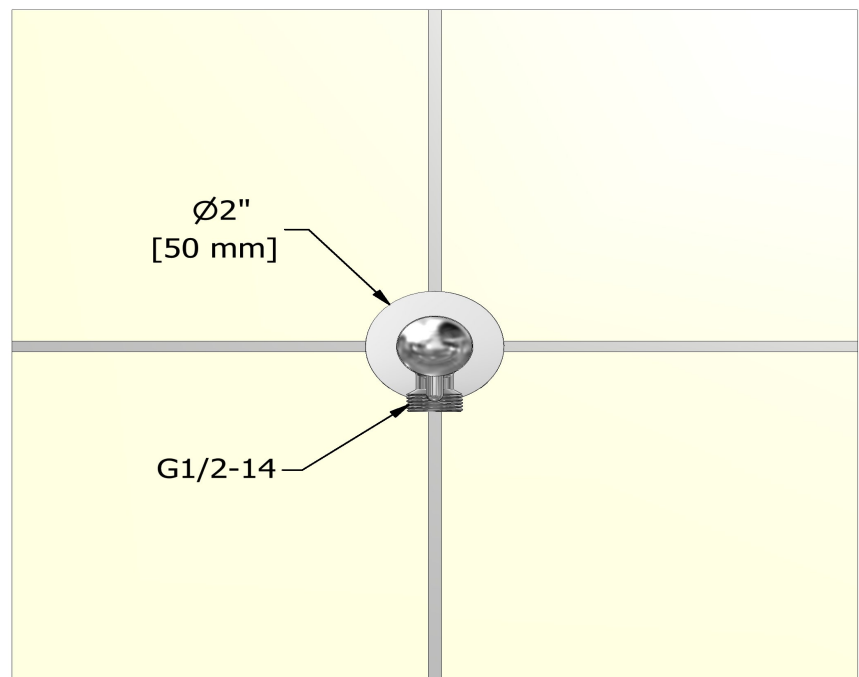

Sizes, models and finishes may differ from those presented.

Warranty

This **Riobel Inc.** product you have purchased carries a Limited Lifetime Warranty on the chrome, PVD finish, blacks and all working parts and is guaranteed from the initial purchase date against all manufacturing defects. All other finishes, including plastic components, are guaranteed for one year. All electric and/or electronic parts are covered by a 5-year limited warranty.

Customer Service

Ontario, West Canada : 888-287-5354 Quebec, Maritimes, United States : 866-473-8442

2020.11.07