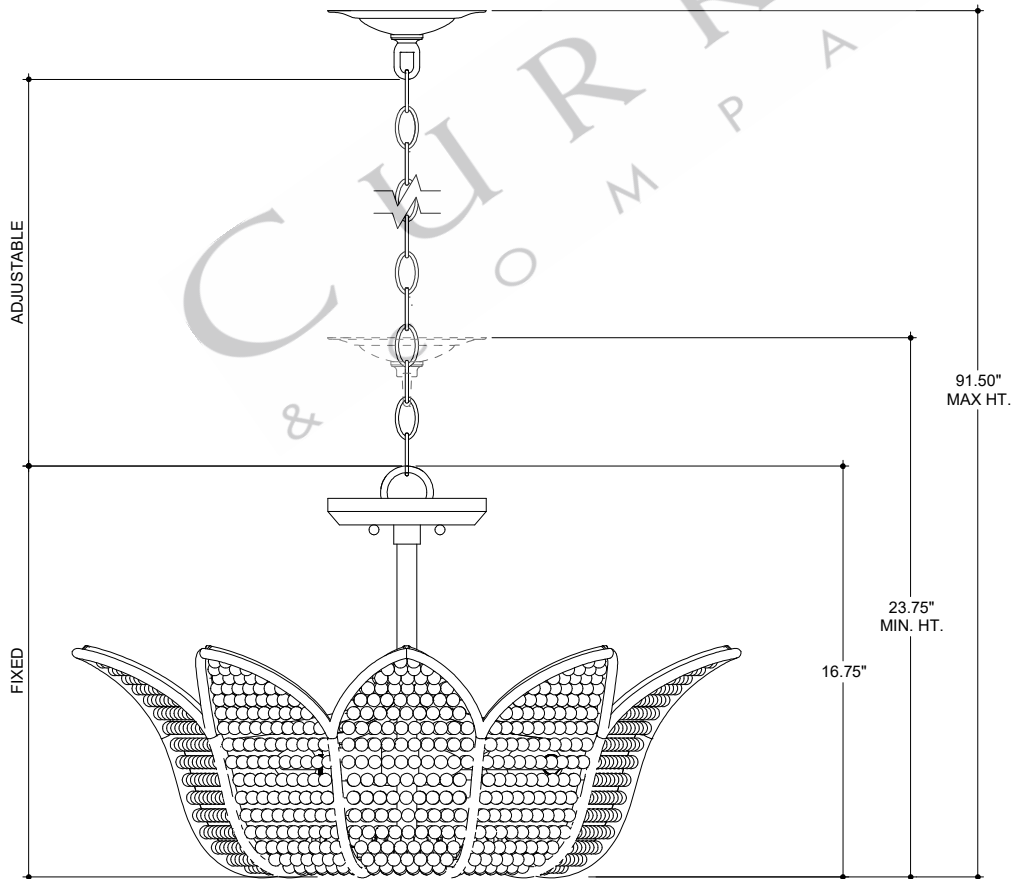

26.75" DIA. BODY
 6.00" DIA. CANOPY
 1.00" H X 4.25" W
 CROSS BAR

TOP VIEW

CANOPY DETAIL

FRONT VIEW