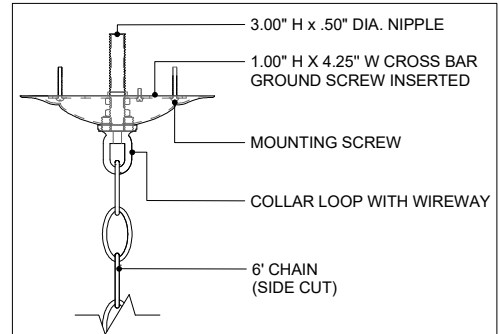

26.75" DIA. BODY
 6.00" DIA. CANOPY
 1.00" H X 4.25" W
 CROSS BAR

TOP VIEW

CANOPY DETAIL

FRONT VIEW