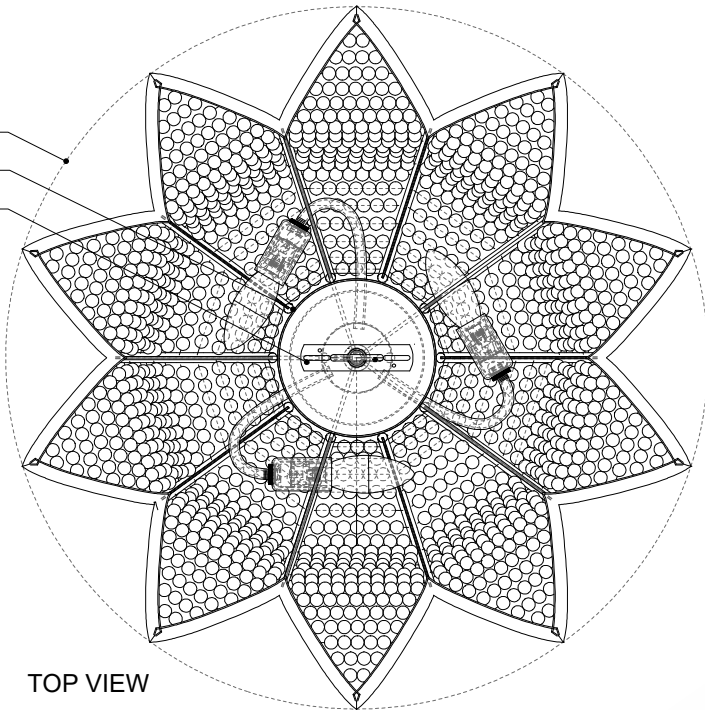

26.75" DIA. BODY
 6.00" DIA. CANOPY
 1.00" H X 4.25" W
 CROSS BAR

TOP VIEW

CANOPY DETAIL

FRONT VIEW