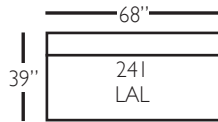

Shown in fabric 12273-34. Chocolate wood finish.

Pieces shown: P602-110, P602-241, P602-111

Overall Height: 36" Seat Height: 22" Seat Depth: 24" Arm Height: 28"

Derby Sectional

Standard Features	P602-010 Corner	P602-041 Large Armless	P602-061 Small Armless	P602-110/111 Right/Left Chaise	P602-114/115 Right/Left Two Seated End	P602-118/119 Right/Left Three Seated End w/ Corner
Loose Pillow Back	✓	✓	✓	✓	✓	✓
One 22" Non-Welted Down-Blend Throw Pillow (TP)	✓	N/A	N/A	✓	✓	✓ (2)
Wooden Leg Finish Choices	✓	✓	✓	✓	✓	✓
Harmony Cushion	✓	✓	✓	✓	✓	✓
Suspension System	sinuous	sinuous	sinuous	sinuous	sinuous	sinuous
Options - See Price List for Prices						
Extra Throw Pillows (XP)	✓	N/A	N/A	✓	✓	✓
Cloud Cushion	✓	✓	✓	✓	✓	✓

Derby Sectional

P602-041 - LAL

P602-118 - RSE
P602-119 - LSE

P602-114 - RSE
P602-115 - LSE

P602-241 - LAL

P602-248 - RSE
P602-249 - LSE

P602-244 - RSE
P602-245 - LSE

P602-110 - RSC
P602-111 - LSC