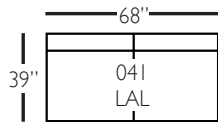

Derby Sectional

P602-041 - LAL