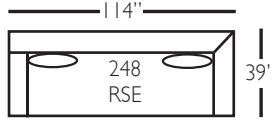

Shown in fabric 12273-34. Chocolate wood finish.

Pieces shown: P602-110, P602-241, P602-111

Overall Height: 36" Seat Height: 22" Seat Depth: 24" Arm Height: 28"

Derby Sectional

Standard Features	P602-010 Corner	P602-041 Large Armless	P602-061 Small Armless	P602-110/111 Right/Left Chaise	P602-114/115 Right/Left Two Seated End	P602-118/119 Right/Left Three Seated End w/ Corner
Loose Pillow Back	✓	✓	✓	✓	✓	✓
One 22" Non-Welted Down-Blend Throw Pillow (TP)	✓	N/A	N/A	✓	✓	✓ (2)
Wooden Leg Finish Choices	✓	✓	✓	✓	✓	✓
Harmony Cushion	✓	✓	✓	✓	✓	✓
Suspension System	sinuous	sinuous	sinuous	sinuous	sinuous	sinuous
Options - See Price List for Prices						
Extra Throw Pillows (XP)	✓	N/A	N/A	✓	✓	✓
Cloud Cushion	✓	✓	✓	✓	✓	✓

Derby Sectional

P602-041 - LAL

P602-118 - RSE
P602-119 - LSE

P602-114 - RSE
P602-115 - LSE

P602-241 - LAL

P602-248 - RSE
P602-249 - LSE

P602-244 - RSE
P602-245 - LSE

P602-110 - RSC
P602-111 - LSC