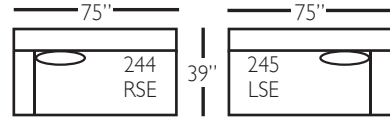

Shown in fabric 12273-34. Chocolate wood finish.

Pieces shown: P602-110, P602-241, P602-111

Overall Height: 36" Seat Height: 22" Seat Depth: 24" Arm Height: 28"

Derby Sectional

Standard Features	P602-010 Corner	P602-041 Large Armless	P602-061 Small Armless	P602-110/111 Right/Left Chaise	P602-114/115 Right/Left Two Seated End	P602-118/119 Right/Left Three Seated End w/ Corner
Loose Pillow Back	✓	✓	✓	✓	✓	✓
One 22" Non-Welted Down-Blend Throw Pillow (TP)	✓	N/A	N/A	✓	✓	✓ (2)
Wooden Leg Finish Choices	✓	✓	✓	✓	✓	✓
Harmony Cushion	✓	✓	✓	✓	✓	✓
Suspension System	sinuous	sinuous	sinuous	sinuous	sinuous	sinuous
Options - See Price List for Prices						
Extra Throw Pillows (XP)	✓	N/A	N/A	✓	✓	✓
Cloud Cushion	✓	✓	✓	✓	✓	✓

Derby Sectional

P602-041 - LAL

P602-118 - RSE
P602-119 - LSE

P602-114 - RSE
P602-115 - LSE

P602-241 - LAL

P602-248 - RSE
P602-249 - LSE

P602-244 - RSE
P602-245 - LSE

P602-110 - RSC
P602-111 - LSC