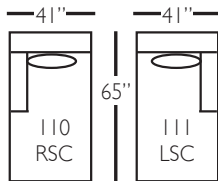

Derby Sectional

Shown in fabric 11005-55, throw pillow fabric (TP) 36677-34. Chocolate wood finish.

Pieces shown: P602-110, P602-041, P602-111

Overall Height: 36" Seat Height: 22" Seat Depth: 24" Arm Height: 28"

Shown in fabric 12273-34. Chocolate wood finish.

Pieces shown: P602-110, P602-241, P602-111

Overall Height: 36" Seat Height: 22" Seat Depth: 24" Arm Height: 28"

Derby Sectional

Standard Features	P602-010 Corner	P602-041 Large Armless	P602-061 Small Armless	P602-110/111 Right/Left Chaise	P602-114/115 Right/Left Two Seated End	P602-118/119 Right/Left Three Seated End w/ Corner
Loose Pillow Back	✓	✓	✓	✓	✓	✓
One 22" Non-Welted Down-Blend Throw Pillow (TP)	✓	N/A	N/A	✓	✓	✓ (2)
Wooden Leg Finish Choices	✓	✓	✓	✓	✓	✓
Harmony Cushion	✓	✓	✓	✓	✓	✓
Suspension System	sinuous	sinuous	sinuous	sinuous	sinuous	sinuous
Options - See Price List for Prices						
Extra Throw Pillows (XP)	✓	N/A	N/A	✓	✓	✓
Cloud Cushion	✓	✓	✓	✓	✓	✓

Derby Bench Sectional

Standard Features	P602-010 Corner	P602-241 Large Armless	P602-061 Small Armless	P602-110/111 Right/Left Chaise	P602-244/245 Right/Left Two Seated End	P602-248/249 Right/Left Three Seated End w/ Corner
Loose Pillow Back	✓	✓	✓	✓	✓	✓
One 22" Non-Welted Down-Blend Throw Pillow (TP)	✓	N/A	N/A	✓	✓	✓ (2)
Wooden Leg Finish Choices	✓	✓	✓	✓	✓	✓
Harmony Cushion	✓	✓	✓	✓	✓	✓
Suspension System	sinuous	sinuous	sinuous	sinuous	sinuous	sinuous
Options - See Price List for Prices						
Extra Throw Pillows (XP)	✓	N/A	N/A	✓	✓	✓
Cloud Cushion	✓	✓	✓	✓	✓	✓

Derby Sectional

P602-041 - LAL

P602-118 - RSE
P602-119 - LSE

P602-114 - RSE
P602-115 - LSE

P602-241 - LAL

P602-248 - RSE
P602-249 - LSE

P602-244 - RSE
P602-245 - LSE

P602-110 - RSC
P602-111 - LSC