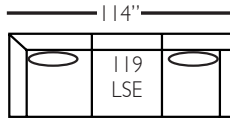

Shown in fabric 12273-34. Chocolate wood finish.

Pieces shown: P602-110, P602-241, P602-111

Overall Height: 36" Seat Height: 22" Seat Depth: 24" Arm Height: 28"

Derby Sectional

Standard Features	P602-010 Corner	P602-041 Large Armless	P602-061 Small Armless	P602-110/111 Right/Left Chaise	P602-114/115 Right/Left Two Seated End	P602-118/119 Right/Left Three Seated End w/ Corner
Loose Pillow Back	✓	✓	✓	✓	✓	✓
One 22" Non-Welted Down-Blend Throw Pillow (TP)	✓	N/A	N/A	✓	✓	✓ (2)
Wooden Leg Finish Choices	✓	✓	✓	✓	✓	✓
Harmony Cushion	✓	✓	✓	✓	✓	✓
Suspension System	sinuous	sinuous	sinuous	sinuous	sinuous	sinuous
Options - See Price List for Prices						
Extra Throw Pillows (XP)	✓	N/A	N/A	✓	✓	✓
Cloud Cushion	✓	✓	✓	✓	✓	✓

Derby Sectional

P602-041 - LAL

P602-118 - RSE
P602-119 - LSE

P602-114 - RSE
P602-115 - LSE

P602-241 - LAL

P602-248 - RSE
P602-249 - LSE

P602-244 - RSE
P602-245 - LSE

P602-110 - RSC
P602-111 - LSC