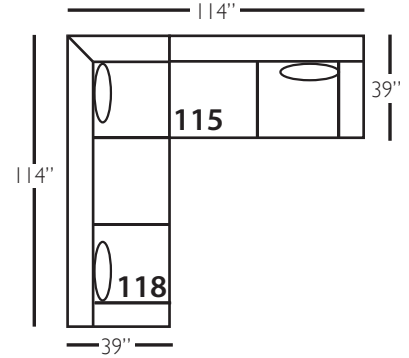

Derby Sectional