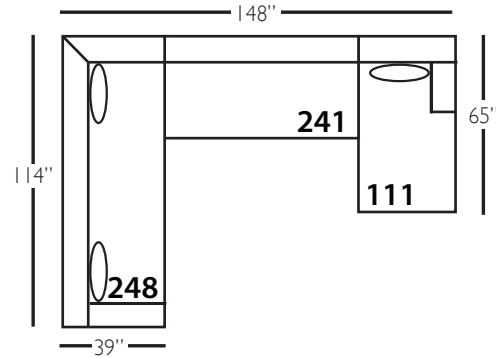

Derby Sectional