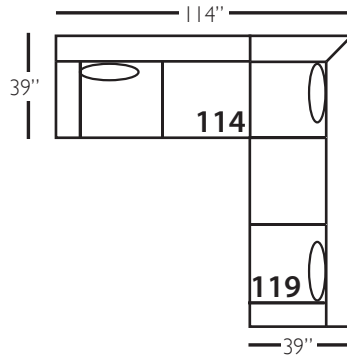

Derby Sectional