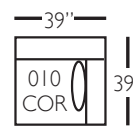

P602-010 - COR