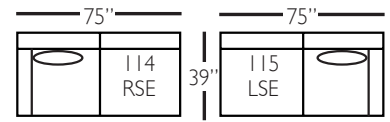

Shown in fabric 12273-34. Chocolate wood finish.

Pieces shown: P602-110, P602-241, P602-111

Overall Height: 36" Seat Height: 22" Seat Depth: 24" Arm Height: 28"

Derby Sectional

Standard Features	P602-010 Corner	P602-041 Large Armless	P602-061 Small Armless	P602-110/111 Right/Left Chaise	P602-114/115 Right/Left Two Seated End	P602-118/119 Right/Left Three Seated End w/ Corner
Loose Pillow Back	✓	✓	✓	✓	✓	✓
One 22" Non-Welted Down-Blend Throw Pillow (TP)	✓	N/A	N/A	✓	✓	✓ (2)
Wooden Leg Finish Choices	✓	✓	✓	✓	✓	✓
Harmony Cushion	✓	✓	✓	✓	✓	✓
Suspension System	sinuous	sinuous	sinuous	sinuous	sinuous	sinuous
Options - See Price List for Prices						
Extra Throw Pillows (XP)	✓	N/A	N/A	✓	✓	✓
Cloud Cushion	✓	✓	✓	✓	✓	✓

Derby Sectional

P602-041 - LAL

P602-118 - RSE
P602-119 - LSE

P602-114 - RSE
P602-115 - LSE

P602-241 - LAL

P602-248 - RSE
P602-249 - LSE

P602-244 - RSE
P602-245 - LSE

P602-110 - RSC
P602-111 - LSC