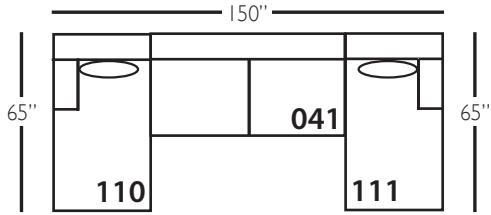

Derby Sectional