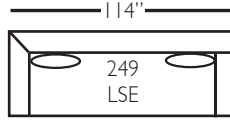

Shown in fabric 12273-34. Chocolate wood finish.

Pieces shown: P602-110, P602-241, P602-111

Overall Height: 36" Seat Height: 22" Seat Depth: 24" Arm Height: 28"

Derby Sectional

Standard Features	P602-010 Corner	P602-041 Large Armless	P602-061 Small Armless	P602-110/111 Right/Left Chaise	P602-114/115 Right/Left Two Seated End	P602-118/119 Right/Left Three Seated End w/ Corner
Loose Pillow Back	✓	✓	✓	✓	✓	✓
One 22" Non-Welted Down-Blend Throw Pillow (TP)	✓	N/A	N/A	✓	✓	✓ (2)
Wooden Leg Finish Choices	✓	✓	✓	✓	✓	✓
Harmony Cushion	✓	✓	✓	✓	✓	✓
Suspension System	sinuous	sinuous	sinuous	sinuous	sinuous	sinuous
Options - See Price List for Prices						
Extra Throw Pillows (XP)	✓	N/A	N/A	✓	✓	✓
Cloud Cushion	✓	✓	✓	✓	✓	✓

Derby Sectional

P602-041 - LAL

P602-118 - RSE
P602-119 - LSE

P602-114 - RSE
P602-115 - LSE

P602-241 - LAL

P602-248 - RSE
P602-249 - LSE

P602-244 - RSE
P602-245 - LSE

P602-110 - RSC
P602-111 - LSC