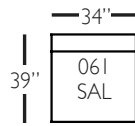

Shown in fabric 12273-34. Chocolate wood finish.

Pieces shown: P602-110, P602-241, P602-111

Overall Height: 36" Seat Height: 22" Seat Depth: 24" Arm Height: 28"

Derby Sectional

Standard Features	P602-010 Corner	P602-041 Large Armless	P602-061 Small Armless	P602-110/111 Right/Left Chaise	P602-114/115 Right/Left Two Seated End	P602-118/119 Right/Left Three Seated End w/ Corner
Loose Pillow Back	✓	✓	✓	✓	✓	✓
One 22" Non-Welted Down-Blend Throw Pillow (TP)	✓	N/A	N/A	✓	✓	✓ (2)
Wooden Leg Finish Choices	✓	✓	✓	✓	✓	✓
Harmony Cushion	✓	✓	✓	✓	✓	✓
Suspension System	sinuous	sinuous	sinuous	sinuous	sinuous	sinuous
Options - See Price List for Prices						
Extra Throw Pillows (XP)	✓	N/A	N/A	✓	✓	✓
Cloud Cushion	✓	✓	✓	✓	✓	✓

Derby Sectional

P602-041 - LAL

P602-118 - RSE
P602-119 - LSE

P602-114 - RSE
P602-115 - LSE

P602-241 - LAL

P602-248 - RSE
P602-249 - LSE

P602-244 - RSE
P602-245 - LSE

P602-110 - RSC
P602-111 - LSC