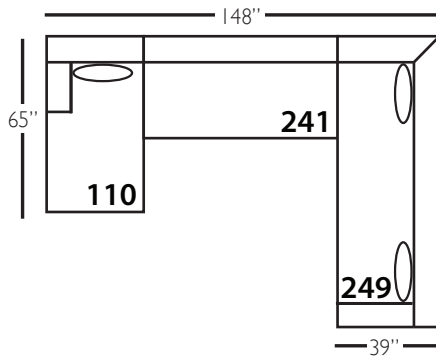

Derby Sectional