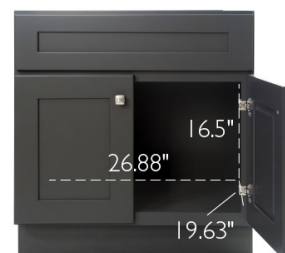

Brookings Fully Assembled 2-Door Vanity 30-inch x 21.73-inch

Dark Gray

SPECIFICATIONS

MATERIAL CONSTRUCTION:	Wood
ASSEMBLY REQUIRED:	Yes
TOOLS NEEDED FOR ASSEMBLY:	100% silicone
ASSEMBLED DIMENSIONS:	31.5" H x 30" L x 21" D
ASSEMBLED WEIGHT:	56 lbs.
HINGE STYLE:	Soft Close
DOOR STYLE:	2 Shaker Doors
DRAWER STYLE:	N/A
GLIDE STYLE:	N/A
FAKE DWR STYLE:	No
DWR CONSTRUCTION:	N/A
SHELF STYLE:	N/A
SHELF ADJUSTABILITY INCREMENTS:	N/A
SHELF MAX WEIGHT CAPACITY:	N/A
SHELF DIMENSIONS:	N/A
SHELF THICKNESS:	N/A
SHELF MATERIAL:	N/A

FRAME STYLE:	N/A
FACE FRAME MATERIAL:	Solid Wood
SIDES MATERIAL:	Plywood
BOTTOM MATERIAL:	Plywood
TOE KICK INSET WIDTH:	3"
BACK PANEL MATERIAL:	Plywood
BACK BRACE MATERIAL:	Solid Wood

WARRANTY: 1-Year limited warranty
 TITLE VI COMPLIANT: Yes
 PROP 65 HARMFUL MATERIAL: Formaldehyde