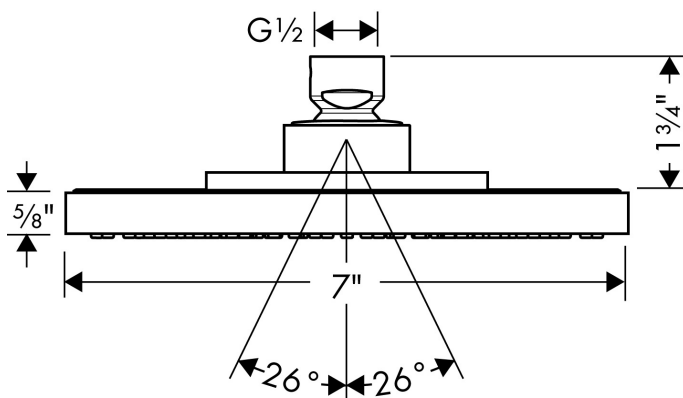

Brand hansgrohe
Art. Name **Raindance S** Showerhead 180 1-Jet Rain, 2.5 GPM
Art. Nr. 26922001
Surface chrome
Pos. 1

Product Picture

Drawing

Technology

Features

- Spray modes: Rain
- 107 no-clog spray channels
- Fully-finished matching spray face