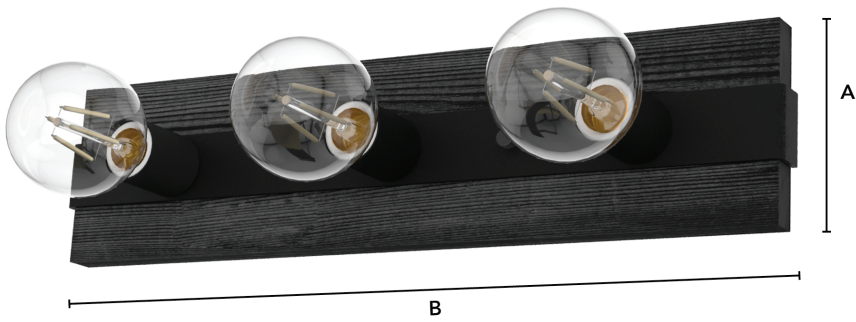

NOTES:

Backplate:
Height: 4.75"
Width: 18.5"

Fixture:
Overall Height: A - 4.75"
Overall Width: B - 18.5"

Dimensions do not include bulbs

Projection
from Wall: 3"

Center of J
Box to Top: 2.5"

Center of J Box
to Bottom: 2.5"

Donelson 3 Light Vanity

Available Finishes:

Housing Finish	Glass Finish	Item#
Natural Iron	None	19061

Product Specifications:

Location Usage: Rated for indoor spaces exposed to humidity

Fixture Height: 4.75"

Fixture Width: 3"

Overall Max Height: 4.75"

Overall Min Height: 4.75"

Downrods/Chain length Included: N/A

Wire Length: 8"

Number of bulbs (not included): 3

Max Wattage per bulb: Maximum wattage 60 per light bulb or equivalent LED bulb