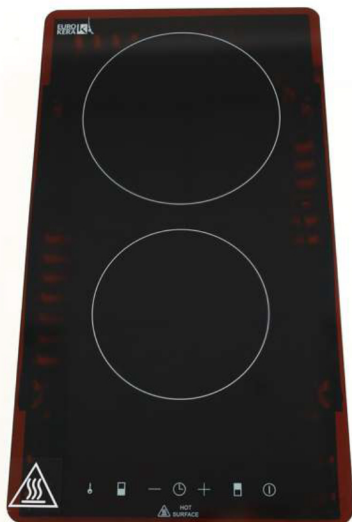

Avanti Drop in Cooktop, Black

The Avanti drop in dual burner electric cooktop with smooth glass surface allows for effortless cleanup. With 9 power level settings it is easy to meet all your cooking needs. A touch of a button makes cooking easy and enjoyable. The 99 minute cooking timer will help you to cook perfectly and accurately.

Direct wire (1.83 meter, 3-wire, UL, no plug))
 Touch Controls
 2600W Total Power
 Front Zone: 165mm, 1100W
 Rear Zone: 200mm, 1500W
 9 Power Settings
 99 Minute Timer
 Automatic Safety Switch (2 hour timer)
 Residual Heat Indicator
 Eurokera Glass