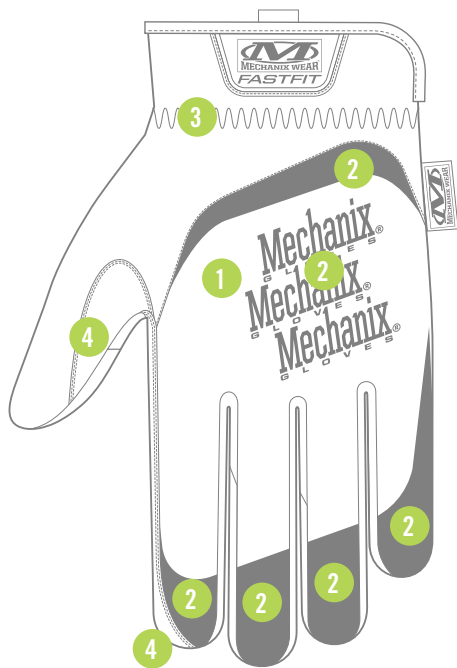

## HIGH-VISIBILITY HAND PROTECTION

Hi-Viz FastFit® work gloves are constructed with fluorescent and reflective materials to make you more conspicuous in hazardous, low-light environments. Our most versatile work glove features a stretch-elastic closure for easy removal between tasks and TrekDry® to keep your hands cool and comfortable. The Hi-Viz FastFit features reflective print to provide eye-catching luminance and keep you in safe view on the job. The palm side of the FastFit is built with touchscreen capable 0.6mm synthetic leather and constructed with pinched fingertips so you have more control and better fingertip strength than ever before.

### HIGH DEXTERITY

0.6mm synthetic leather provides optimal dexterity while you work.

# HI-VIZ FASTFIT<sup>®</sup>

AVAILABLE COLORS

 SFF-99 HI-VIZ ORANGE

 SFF-91 HI-VIZ YELLOW

| XXXS | XXS | XS | S  | M  | L  | XL | XXL | XXXL |
|------|-----|----|----|----|----|----|-----|------|
| 05   | 06  | 07 | 08 | 09 | 10 | 11 | 12  | 13   |

## FEATURES

1. Fluorescent TrekDry<sup>®</sup> material helps keep hands cool and comfortable.
2. High visibility reflective strip and hi-viz print enhance visibility.
3. Elastic cuff provides a secure fit and easy on/off flexibility.
4. Reinforced thumb and index finger provide added durability.
5. Anatomically designed two-piece palm eliminates material bunching.
6. Pinched fingertip construction improves fingertip strength and durability.
7. High-dexterity 0.6mm synthetic leather provides optimal dexterity.
8. Touchscreen capable synthetic leather keeps you connected while you work.