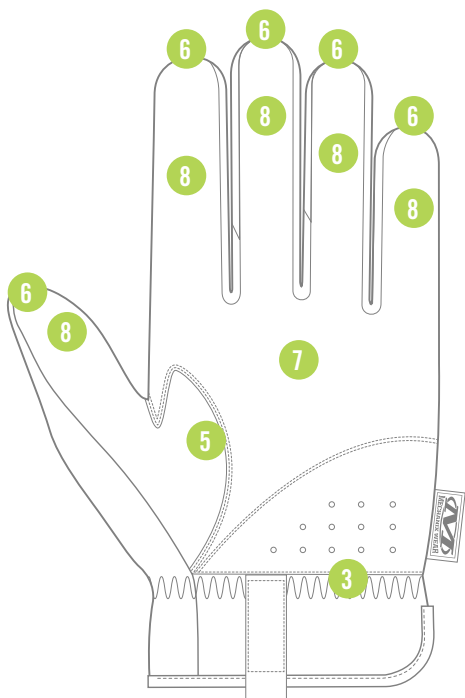

### HIGH DEXTERITY

0.6mm synthetic leather provides optimal dexterity while you work.

# HI-VIZ FASTFIT<sup>®</sup>

AVAILABLE COLORS

 SFF-99 HI-VIZ ORANGE

 SFF-91 HI-VIZ YELLOW

| XXXS | XXS | XS | S  | M  | L  | XL | XXL | XXXL |
|------|-----|----|----|----|----|----|-----|------|
| 05   | 06  | 07 | 08 | 09 | 10 | 11 | 12  | 13   |

## FEATURES

1. Fluorescent TrekDry<sup>®</sup> material helps keep hands cool and comfortable.
2. High visibility reflective strip and hi-viz print enhance visibility.
3. Elastic cuff provides a secure fit and easy on/off flexibility.
4. Reinforced thumb and index finger provide added durability.
5. Anatomically designed two-piece palm eliminates material bunching.
6. Pinched fingertip construction improves fingertip strength and durability.
7. High-dexterity 0.6mm synthetic leather provides optimal dexterity.
8. Touchscreen capable synthetic leather keeps you connected while you work.