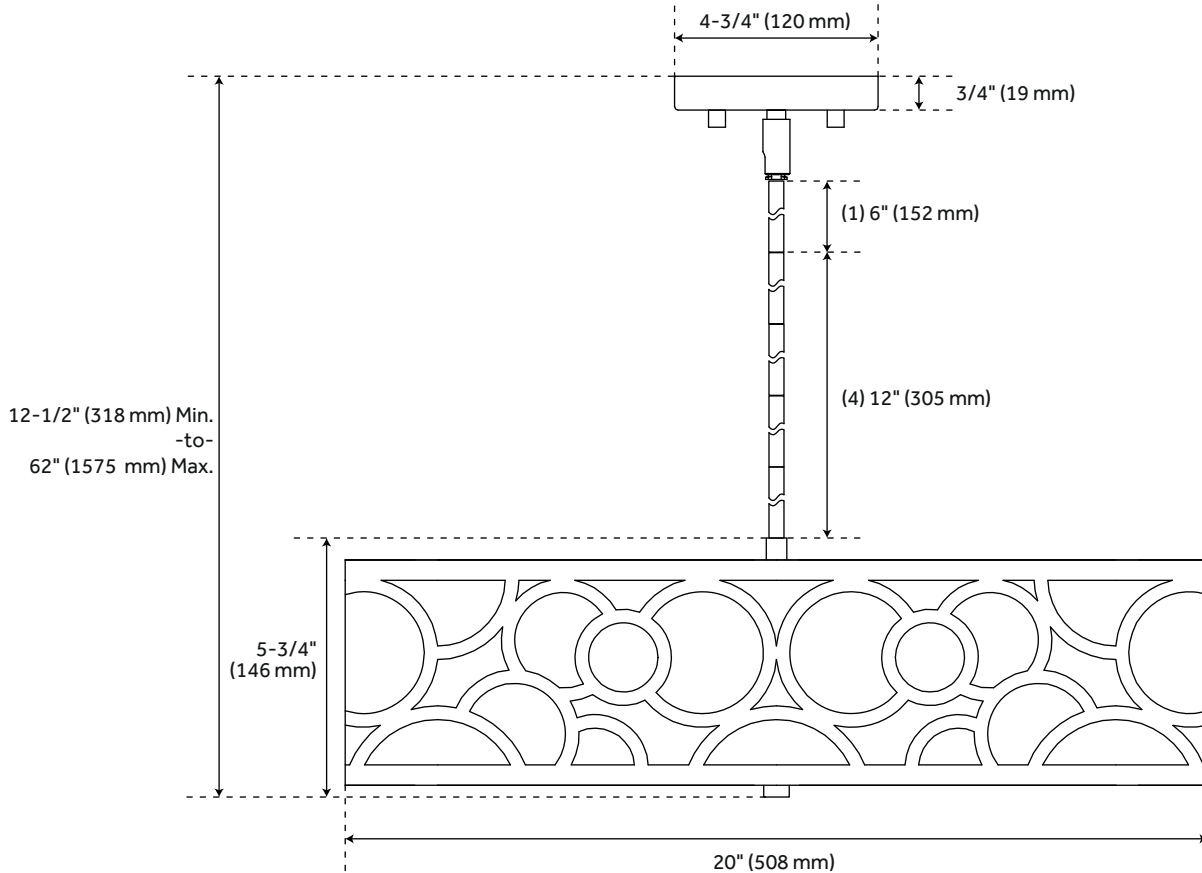

## FEATURES

Installation Type: Ceiling Mount  
Design: Modern  
Product Finish: Chrome  
Material: Steel  
Width: 20"  
Height: 5-3/4"  
Base Plate Length: 4-3/4"  
Base Plate Height: 3/4"  
Mounting Hardware Included: Yes  
Reversible Mounting: No  
Shade Finish: White  
Shade Material: Fabric  
Number of Bulbs: 3  
Base Plate Width: 4-3/4"  
Base Plate Depth: 3/4"  
Location Type: Suitable for Dry Locations  
Bulbs Included: No  
Bulb Type: Medium E-26  
Wattage per Bulb: 60  
Downrod/Chain Length: 1-6", 4-12"

# SPOTSWOOD 20X5" 3-LIGHT DRUM CHANDELIER

SKU: 440618

All dimensions and specifications are nominal and may vary. Use actual products for accuracy in critical situations.

Code:PHPL6453