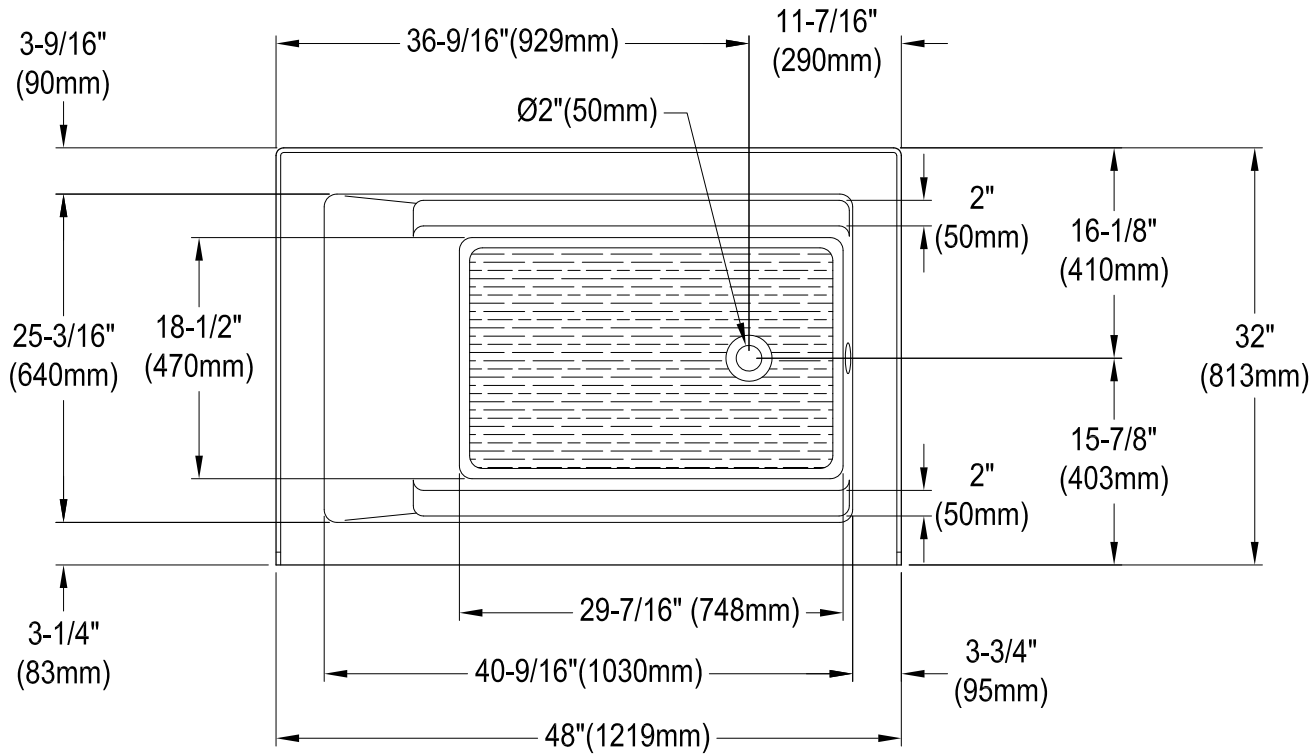

VTAM4832R22D

48" Acrylic Anti-Skid Alcove Tub with Right Hand Drain Hole

M10 x 60 (2 pcs)
M10 x 45 (2 pcs)

Drain Hole Size (Scale 3:1)