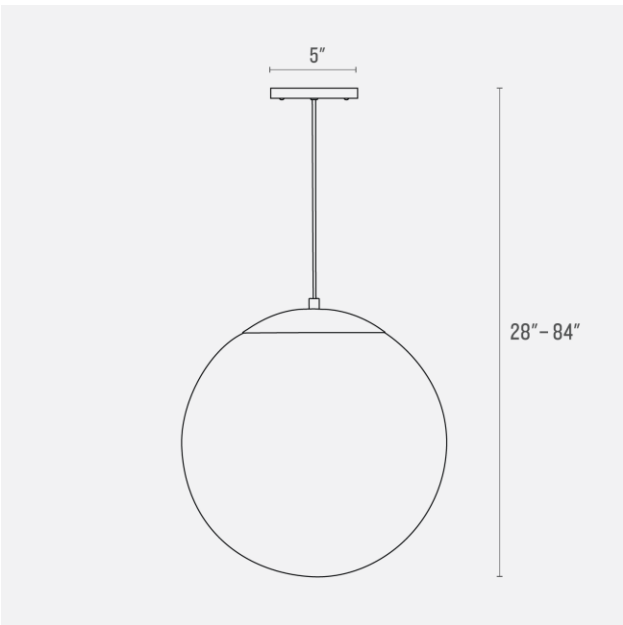

SCHOOLHOUSE

Luna 16 Cord Pendant

Application: Pendant

Product Origin: Processed and assembled in Portland, Oregon using ethically-sourced domestic and global components.

UL Listed: Yes

Max Wattage: 60 W

Voltage: 120/220V

Location Rating: Damp

Dimensions:

Choice of Length: 28 - 84"

Overall: 16" W x 156" D

Canopy: 0.5" H x 5" W

Materials: Brass or Steel, Glass

Details: Fixture includes 100W equivalent LED bulb suitable for enclosed fixtures. Bulb uses 15.5W of power and emits 1600 Lumens of visible light.

One year guarantee