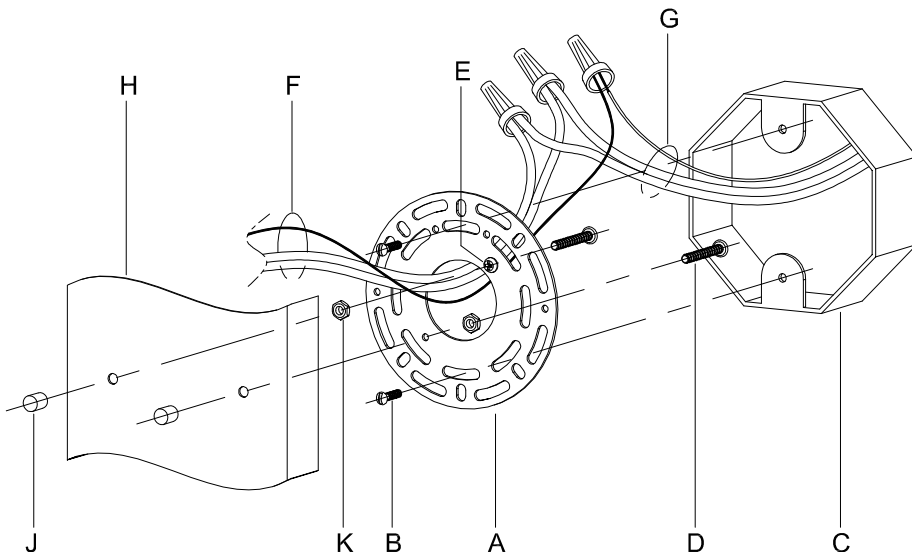

CAUTION: Read instructions carefully and turn electricity off at main circuit breaker panel before beginning installation.

300124, 300125, 300126

WARNING - If any Special Control Devices are used with this Fixture, Follow the Instructions Carefully to assure full compliance with N.E.C. requirements. If there are any questions, contact a Qualified Electrical Contractor.

CAUTION - All glass is fragile, use care when handling Glass component(s) and or Lamp(s).

CANOPY MOUNTING & WIRE CONNECTION ASSEMBLY STEPS:

1. D,E → A
2. K → D
3. B,A → C
4. F → G
5. H,J → D

FIXTURE ASSEMBLY STEPS: