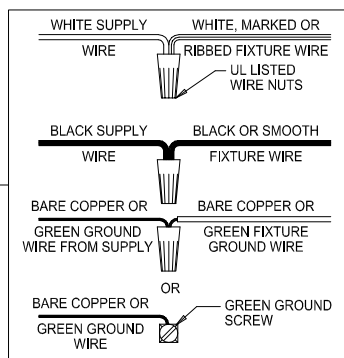

CAUTION: Read instructions carefully and turn electricity off at main circuit breaker panel before beginning installation.

300124, 300125, 300126

WARNING - If any Special Control Devices are used with this Fixture, Follow the Instructions Carefully to assure full compliance with N.E.C. requirements. If there are any questions, contact a Qualified Electrical Contractor.

CAUTION - All glass is fragile, use care when handling Glass component(s) and or Lamp(s).

CANOPY MOUNTING & WIRE CONNECTION ASSEMBLY STEPS:

1. D,E → A
2. K → D
3. B,A → C
4. F → G
5. H,J → D

FIXTURE ASSEMBLY STEPS: