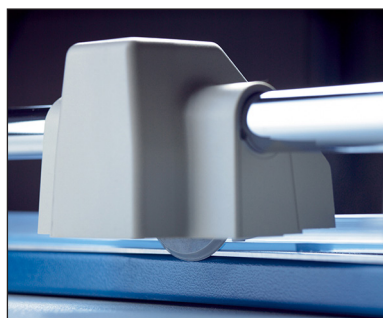

## SELF-SHARPENING

This trimmer features a self-sharpening cutting system. No need to worry about replacing dull or worn blades, this system sharpens as you cut to maintain a perfectly honed edge. The blade's precision graduated edge will remove even the tiniest sliver of paper, and produce a clean, burr free cut.

## METAL BASE

For durability, this German engineered trimmer features a sturdy metal base. It's a solid foundation that will never warp or crack.

## ALIGNMENT GUIDES

For measuring, the base contains carefully screened inch and metric guides to help align your cuts.

Dahle's 558s Professional Rotary Trimmer is a popular choice among professional photographers, print shops, and graphic design agencies.

## Product Features

- Self-sharpening blade cuts in both directions
- Ground steel blade is encased in protective housing for safety
- Automatic clamp holds work securely and prevents shifting
- German engineered for precision and accuracy
- Includes space-saving steel stand with paper catch for optimal cutting height
- Sturdy metal base provides a solid foundation
- Screened rulers and grid for easy alignment
- Ideal for trimming paper, photographs and cardstock