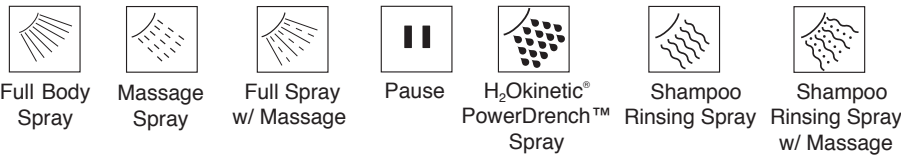

Submitted Model No.: _____

Specific Features: _____

▲ Designate proper finish suffix

Spray Patterns

see what Delta can do™

HAND SHOWER

- 7-Spray Setting Hand Shower
- Push Button Pause

FEATURES:

- H₂Okinetic Technology® Hand Shower
- Touch-Clean® Nozzles

STANDARD SPECIFICATIONS

- Maximum 1.75 gpm @ 80 psi, 6.6 L/min @ 550 kPa
- Hand held shower with seven spray settings
- Push-button activates pause, a non-positive shut-off
- Easy-turn dial to change hand shower spray settings
- 60" (1524 mm) flexible hose