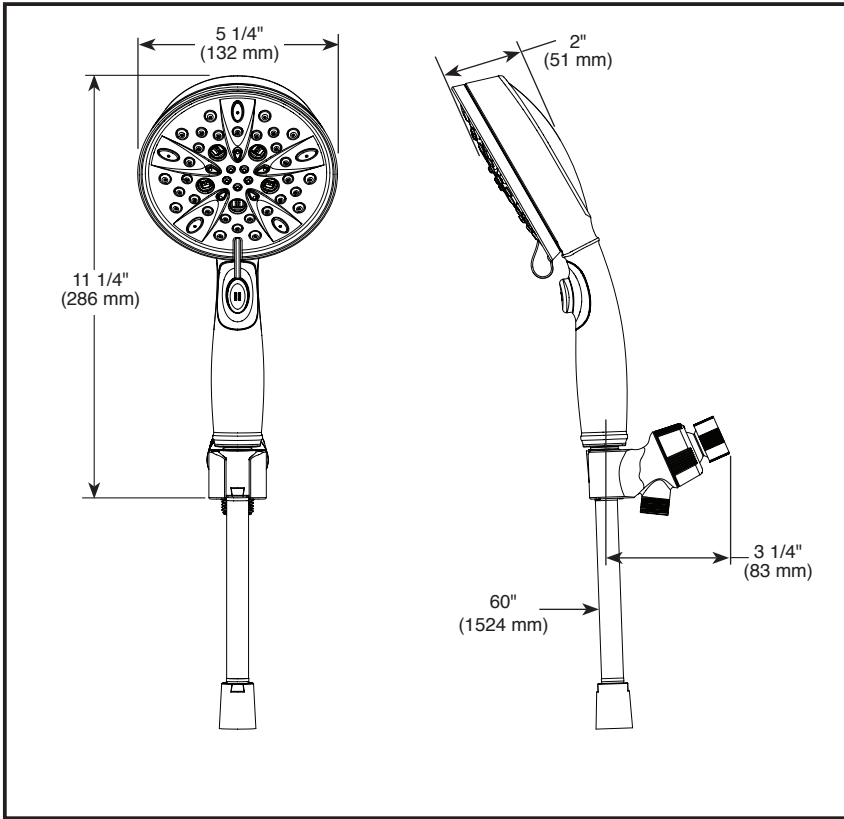

Submitted Model No.: _____

Specific Features: _____

▲ Designate proper finish suffix

Spray Patterns

see what Delta can do™

HAND SHOWER

- 7-Spray Setting Hand Shower
- Push Button Pause

FEATURES:

- H₂Okinetic Technology® Hand Shower
- Touch-Clean® Nozzles

STANDARD SPECIFICATIONS

- Maximum 1.75 gpm @ 80 psi, 6.6 L/min @ 550 kPa
- Hand held shower with seven spray settings
- Push-button activates pause, a non-positive shut-off
- Easy-turn dial to change hand shower spray settings
- 60" (1524 mm) flexible hose