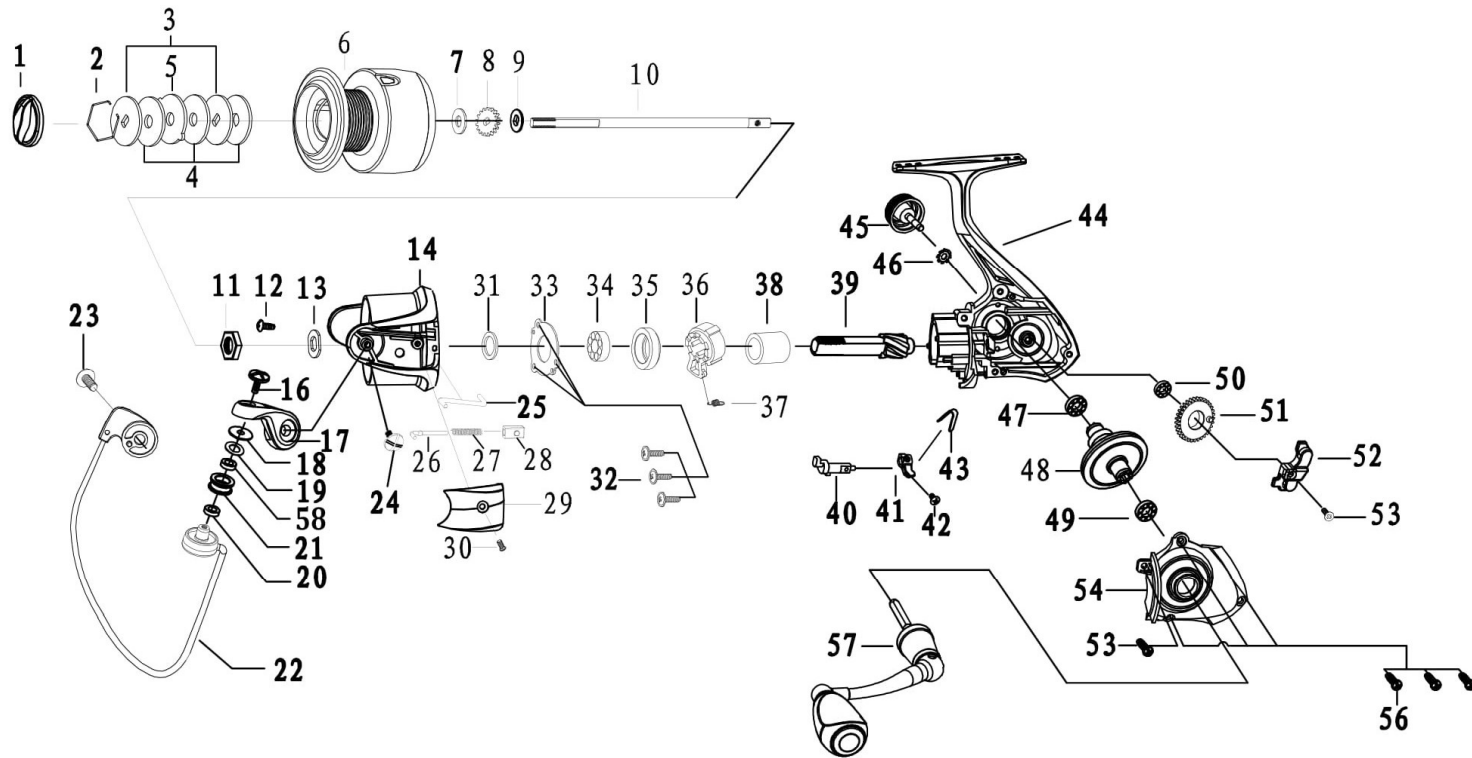

QUANTUM[®] STRATEGY SPINNING

Quantum SR60A Spinning Reel Parts List

Key No.	Description	SR60A	QTY	Key No.	Description	SR60A	QTY
1	Drag Knob Assembly	JAE332-03	1	31	Rotor Washer	KAE110-01	1
	Spool Unit	KAE420-03	1	32	Clutch Retainer Screw	EAE057-01	3
	2 - Spool Retainer	EAE038-01	1	33	Clutch Stack Retainer	EAE040-01	1
	3 - Drag Washer "D"	JAE080-01	2	34	Pinion Ball bearing	TW058-09	1
	4 - Drag Washer	JAE081-01	3	35	Clutch Bearing Adapter	GAE019-01	1
	5 - Eared Washer	JAE033-01	1	36	One Way Clutch Unit	GAE363-01	1
	6 - Spool Assembly	KAE320-03	1	37	One Way Clutch Spring	EAE216-01	1
7	Spool Adjust Washer	JAE030-01	1	38	Sleeve	JAE139-01	1
8	Clicker Gear	JAE037-01	1	39	Pinion	JAE011-01	1
9	Spool Clicker Washer	JAE045-01	1	40	Stopper Cam	GAE090-01	1
10	Main Shaft	JAE015-01	1	41	Stopper Lever	GAE059-01	1
11	Rotor Nut	JAE006-01	1	42	Stopper Cam Spring	EAE120-01	1
12	Rotor Nut Lock Screw	EAE094-01	1	43	Stopper Cam Screw	EAE135-02	1
13	Rotor Fasten Shim	JAE110-01	1	44	Body Assembly	JAE301-03	1
14	Rotor	KAE009-03	1	45	Handle Screw Cap	EAE073-01	1
15	Bail Holder Side Cover	KAE087-03	1	46	Toothed Lock washer	EAE075-01	1
16	Line Roller Screw	EAE108-02	1	47	Body Ball bearing	TW058-09	1
17	Arm Lever	JAE007-03	1	48	Drive Gear	JAE012-01	1
18	Line Roller Collar	EAE102-01	1	49	Side Cover Ball bearing	TW058-09	1
19	Line Roller Washer	FAE102-01	1	50	O/S Gear Ball Bearing	EAE158-01	1
20	Bushing	EAE157-01	1	51	O/S Gear	JAE053-01	1
21	Line Roller	GAE004-01	1	52	O/S Slider	JAE025-01	1
22	Bail Assembly	KAE347-03	1	53	O/S Slider Screw	EAE100-01	1
23	Arm Lever Screw	EAE042-02	1	54	Side Cover Assembly	JAE323-03	1
24	Bail Holder Screw	EAE042-02	1	55	Side Cover Screw	FAE085-01	1
25	Kick Lever	KAE019-01	1	56	Side Cover Screw	FAE085-01	3
26	Actuator Lever	JAE116-01	1	57	Handle Assembly	KAE318-01	1
27	Actuator Spring	JAE022-01	1	58	Line Roller Ball Bearing	CT157-07	1
28	Actuator	JAE031-01	1				
29	Arm Lever Side Cover	JAE087-03	1				
30	Arm Lever Side Cover Screw	EAE077-02	1				