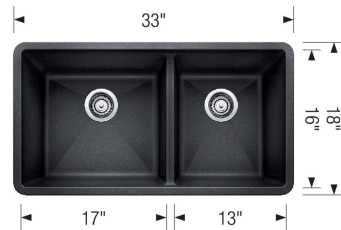

PRECIS 1³/₄ SILGRANIT

Design and Planning Tips

- Min cabinet size: 36 in
- Bowl depth: 9,5 in (240.0 mm)

What is included:

Installation instructions

Cut-out template

Limited Lifetime Warranty

Undermount installation only

Minimum cabinet size: 36"

Cut-out Dimensions:

Cut-out Length: 31.25"

Cut-out Width: 16.25"

Cut-out Below Counter Depth: 10.29"

Left Sink Bowl Dimensions:

Sink Bowl Length (left-to-right): 17"

Sink Bowl Width (front-to-back): 16"

Sink Bowl Depth: 9.5"

Right Sink Bowl Dimensions:

Sink Bowl Length (left-to-right): 13"

Sink Bowl Width (front-to-back): 16"

Sink Bowl Depth: 9.5"

Drain hole compatible with 3.5" strainers or waste flanges

Cannot be shipped UPS

Codes/Standards: CSA B45.8-18/IAPMO Z403-2018

Optional Accessories

Sink Grid	516364
Sink Grid	516366
Sink Grid	233542
CapFlow Strainer Cover	517666
Undermount Clips	440851

Warranty

BLANCO offers a limited lifetime warranty on all sinks and faucets, as well as a one-year warranty on all custom accessories.

Code/Standards Compliance

BLANCO sinks and faucets are third-party tested and certified to standards and listed by applicable certification bodies. For more information on individual product listings, contact our office or listing organization.