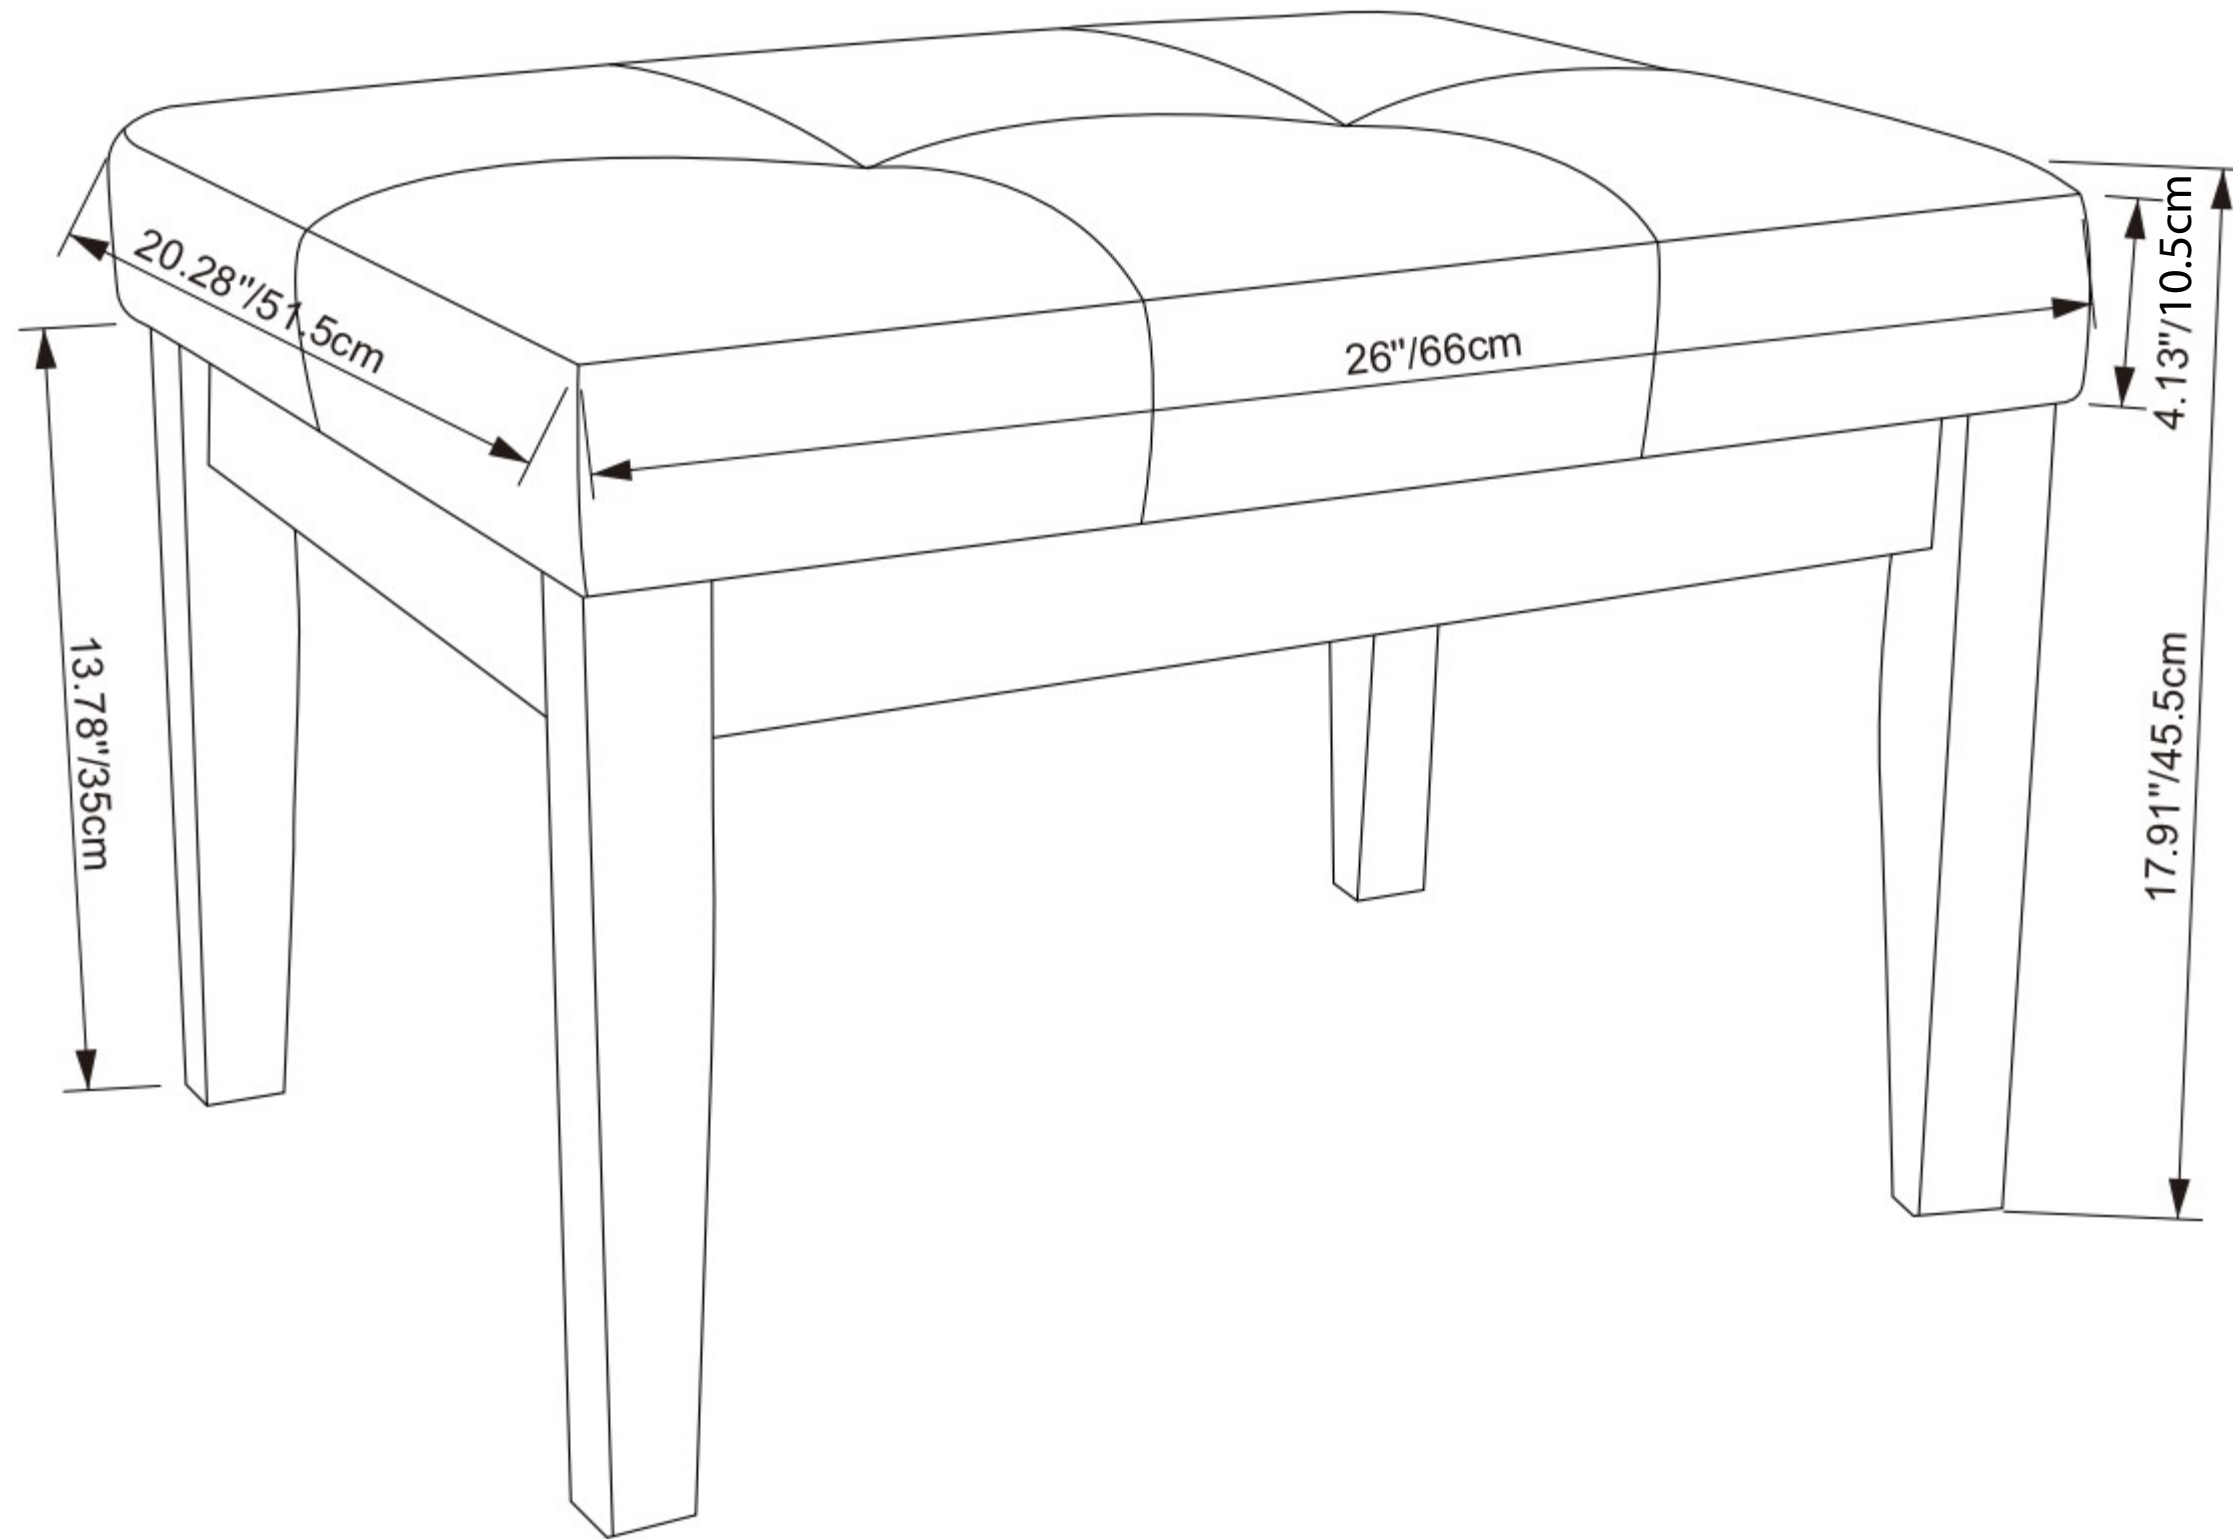

Lacey Small Tufted Ottoman Bench

Net weight: 17.42 Lbs / 7.9kgs