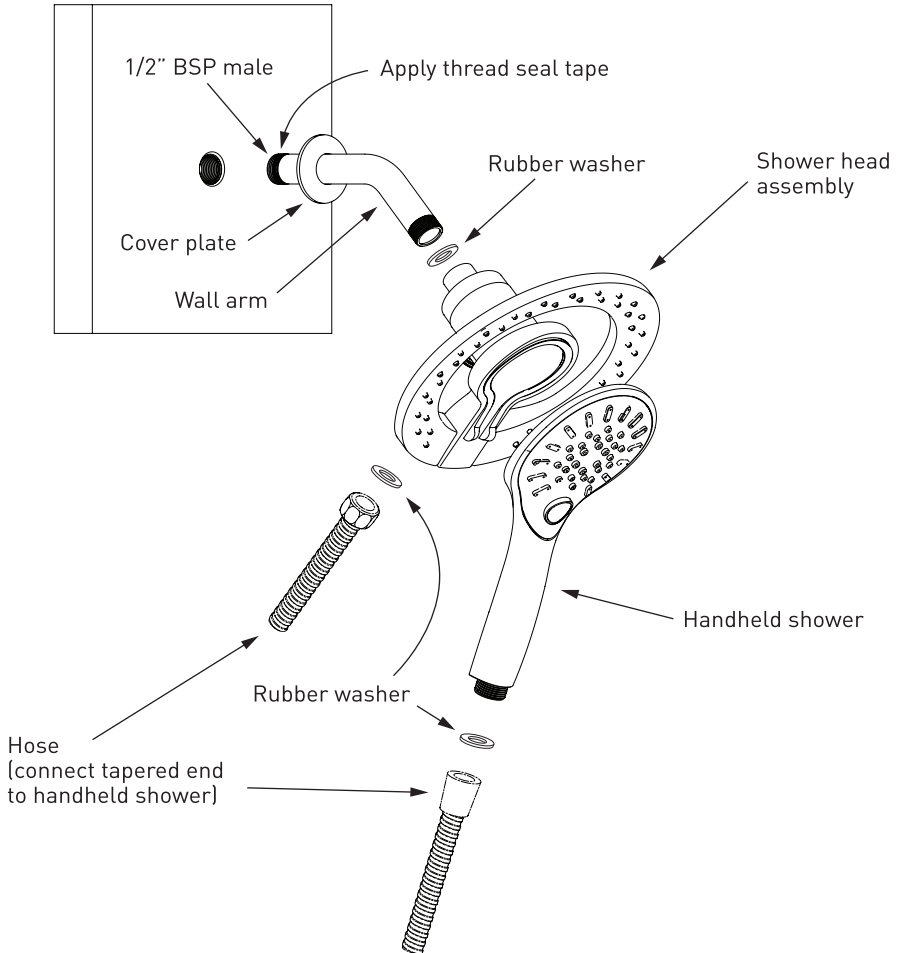

MAGNETIC DOCKING SHOWERHEAD & SPRAYER

ANZZI™

CARE AND MAINTENANCE

Clean with a soft cloth and warm soapy water. Avoid harsh chemicals and abrasive cleaners.

Need help? For technical support call 305-614-4070 or visit us at www.ANZZI.com