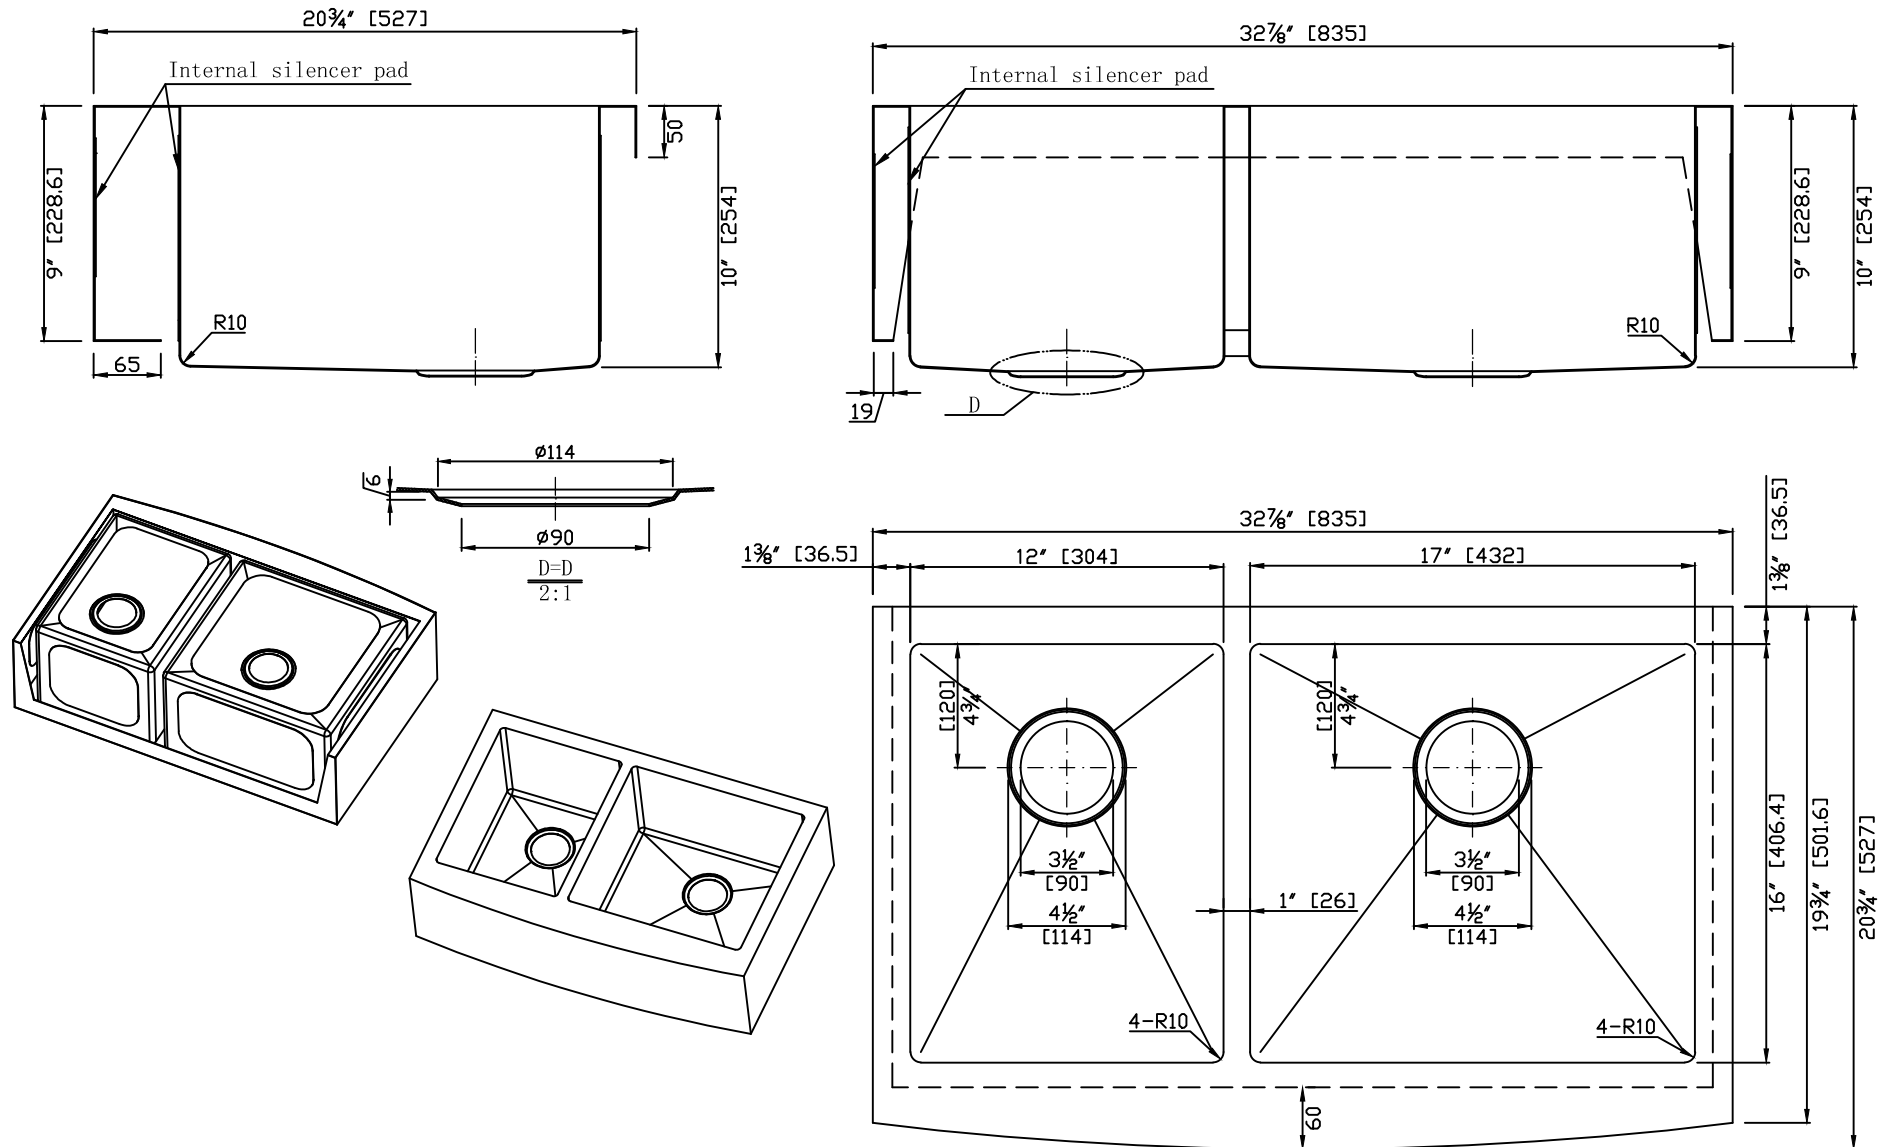

Model: K-AZ3320-4C

Dimensions: 32.875 in. L x 20.75 in. W x 10 in. H

Basin Depth: 10 in.

Search the model IDs below to find out more about the dynamic Kitchen Faucet options available through ANZZI.

Finishes: CH,BN  
MODEL: KF-AZ034  
KF-AZ034BN