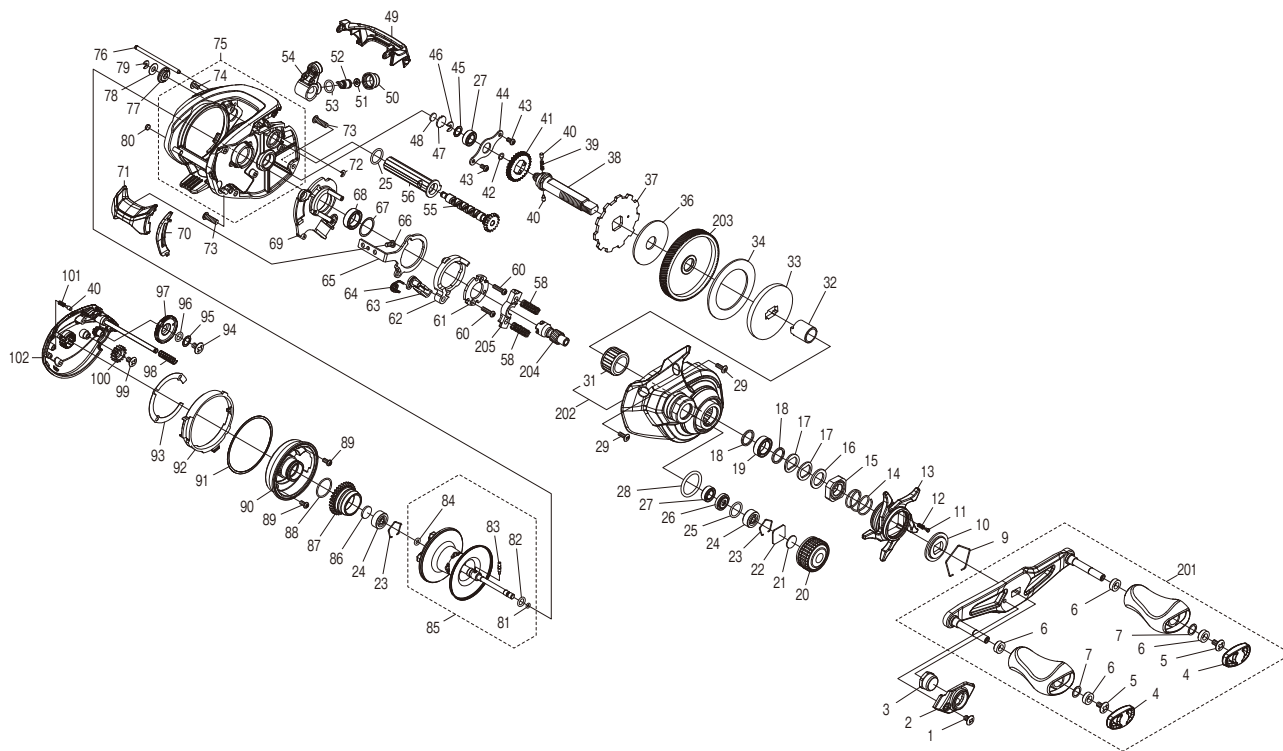

## CU200HGM

(51RL623A30X)

#	Part No.	Description	#	Part No.	Description	#	Part No.	Description
1	10DV5	Screw	38	13YNU	Drive Shaft	74	10E8N	Screw
2	144EC	Handle Nut Plate	39	10JDY	Idle Gear Spring	75	144GX	Frame Assembly
3	1013J	Handle Nut	40	10HJG	Idle Gear Pin	76	10E2G	Stabilizer Bar
4	10SS2	Handle Knob Seal	41	101K8	Idle Gear A	77	100G7	Level Wind Guard Bushing
5	10LFA	Screw	42	108WU	O Ring	78	10FJZ	Washer
6	10PXZ	Bushing	43	10S3Y	Screw	79	105NC	E Lock
7	104FH	Washer	44	109T1	Drive Shaft Retainer	80	108PY	Washer
9	10KXW	Click Plate Retainer	45	10G6D	Washer	81	100BH	O Ring
10	10J26	Star Drag Click Plate	46	105NK	E Lock	82	10TM7	O Ring
11	10MFC	Click Pin	47	143CG	Metal Spacer	83	10MD0	Spool Clutch Pin
12	10BT2	Click Spring	48	14079	Rubber Spacer	84	10EZ7	O Ring
13	144ED	Star Drag	49	144EF	Level Wind Protector	85	144EB	Spool Assembly
14	10A70	Star Drag Spring	50	10FJB	Pawl Cap	86	10EX5	Bearing Spacer
15	10A3T	Star Drag Nut	51	10CFU	Washer	87	101DR	Brake Ring Gear
16	10J1P	Star Drag Spacer	52	10BHQ	Line Guide Pawl	88	100GW	O Ring
17	109F5	Washer	53	108WQ	O Ring	89	10L1Q	Screw
18	100SE	Washer	54	10R51	Line Guide Pawl Holder Assembly	90	144GZ	Brake Case
19	105BK	Ball Bearing	55	144EG	Worm Shaft	91	140UF	Washer
20	13YNS	Cast Control Cap	56	13YNV	Level Wind Guard	92	144EK	B Side Plate Cam Lever
21	10896	Cast Control Spacer (B)	58	100U9	Yoke Spring	93	144EL	Washer
22	1085F	Cast Control Spacer (A)	60	10LV0	Screw	94	103LE	Screw
23	1054D	Bearing Retainer	61	100US	Clutch Cam Retainer	95	10G6D	Washer
24	105C3	Ball Bearing	62	100UK	Clutch Cam	96	108WS	O Ring
25	101GT	O Ring	63	101M5	Clutch Pawl Assembly	97	10SAZ	Brake Dial
26	100BL	Bearing Spacer	64	104CP	Clutch Pawl Spring	98	10KNH	Spring
27	105BP	Ball Bearing	65	13YNW	Clutch Plate	99	103L7	Screw
28	108WK	O Ring	66	10559	Screw	100	10CLF	Idle Gear
29	10LCY	Screw	67	10190	Washer	101	10GQZ	Click Spring
31	1005E	Roller Clutch Bearing	68	10EX8	Ball Bearing	102	144H1	B Side Plate Assembly
32	100BM	Roller Clutch Inner Tube	69	144GW	Clutch Guard Assembly	201	140R3	Handle Assembly
33	100BK	Key Washer	70	144EH	Clutch Bar Guide B	202	144H4	A Side Plate Assembly
34	10SSF	Drag Washer	71	144EJ	Clutch Button	203	10ST3	Drive Gear
36	1023U	Drag Washer	72	105NB	E Lock	204	10SGC	Pinion Gear
37	13YNT	Anti-Reverse Ratchet	73	100UV	Screw	205	10S8M	Yoke