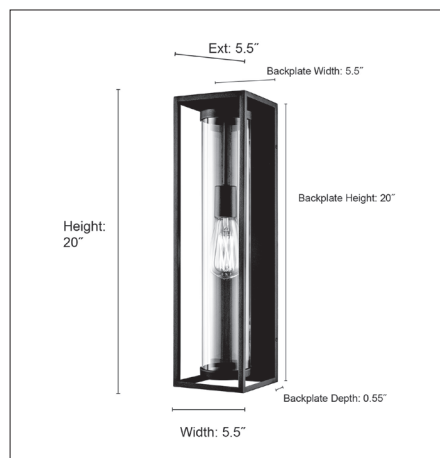

91621

CALEB ONE LIGHT OUTDOOR WALL SCONCE

**FINISH**

TBK - Textured Black

**DIMENSIONS**

Width 5.5"  
Height 20"  
Ext. 5.5"  
Backplate Width 5.5"  
Backplate Height 20"  
Backplate Depth 0.55"  
Weight 5.62 lbs

**MATERIAL**

Steel

**GLASS**

Clear

**LAMPING**

# Bulbs 1-Medium  
Bulb Base Medium (E26)  
Watts per Bulb 60W  
Voltage 120V  
Total Wattage 60W  
Bulbs Included No

**CERTIFICATION**

ETL Listed Wet Location

**ITEM NUMBER**

SKU 91621 TBK

91621 TBK

Millennium Lighting  
105 Declaration Drive  
McDonough, GA 30253  
[www.millenniumlighting.com](http://www.millenniumlighting.com)