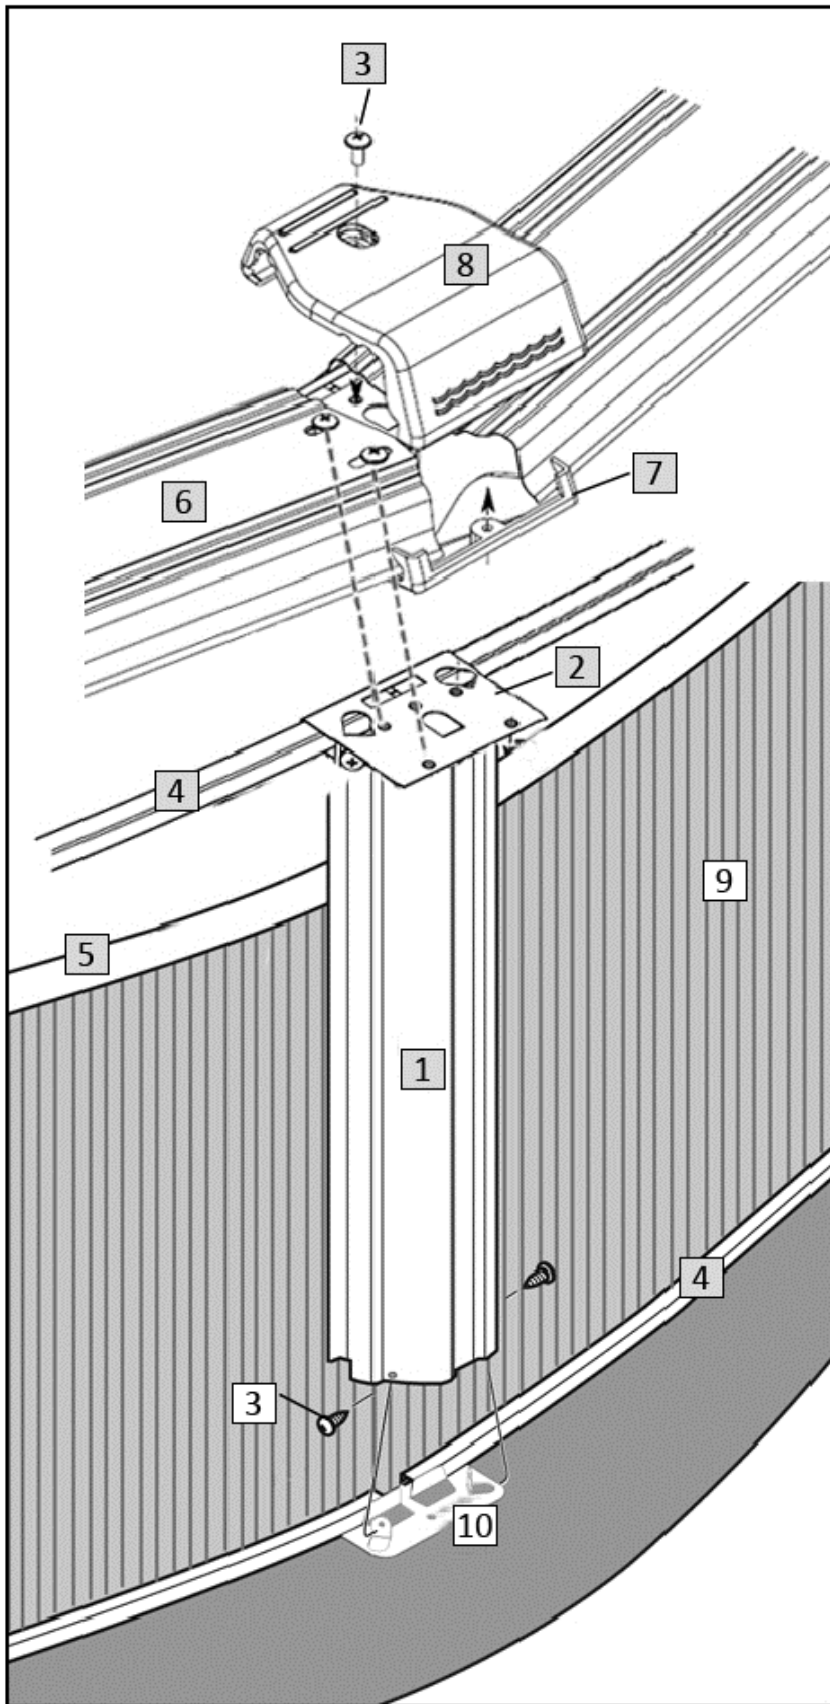

*These part #'s are not available to purchase separately. They must be purchased as the Seat Cover Assembly Bolt Package, Order # NBP1203

Carton Breakdown
Riviera 24' Round 54"
NB12924

	Key #	Qty	Item #	Mfg Part #	Part Description
WALL CARTON # 2454-ISD-W					
<input type="checkbox"/>	5	18	NL107	8100	Plastic Edging
<input type="checkbox"/>	9	1	PC5604	54" Wall	Steel Dark Brown Wall
54" Wall Joint Bolt Package (Part # 0114, Order # NBP1067)					
<input type="checkbox"/>	3	27	NBP1067	0513*	1/4" x 1/2" Truss Head Screw
<input type="checkbox"/>	3	53	NBP1067	0411*	1/4" Reinforcing Washer
<input type="checkbox"/>	3	27	NBP1067	0611*	1/4" Nut

*These part #'s are not available to purchase separately. They must be purchased as the Wall Joint Bolt Package, Order # NBP1067

Riviera 24' Round 54"

NB12924

Key #	Part Description	Item #
1	8in Vertical	NBP1220
2	Resin Upper Joint	NBP1061
3	Seat Cover Hardware	NBP1203
3	Wall Joint Hardware	NBP1067
4	5/8" Rail	NBP1226
5	Plastic Edging	NL107
6	8in Resin Top Seat	NBP1221
7	8in Seat Cover Bracket	NBP1222
8	8in Seat Cover	NBP1223
9	Wall Section 1	PC5604
10	Resin Lower Joint	NBP1062