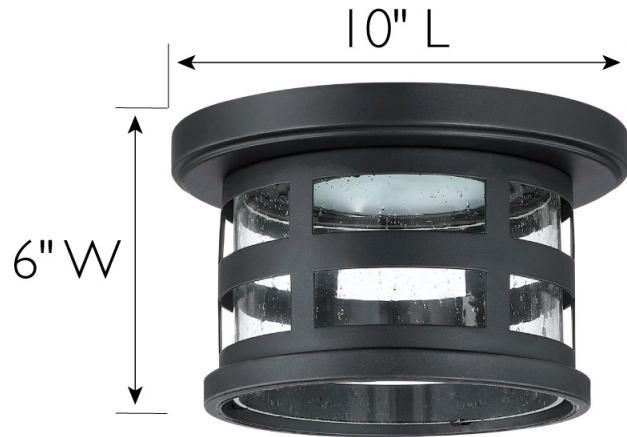

Washburn Integrated LED Outdoor Ceiling Light  
Matte Black

**SPECIFICATIONS**

<b>MOUNTING:</b>	Flush mount	<b>LED BRIGHTNESS (LUMENS):</b>	900
<b>SLOPED CEILING ADAPTABLE:</b>	No	<b>LED COLOR CORRELATED TEMPERATURE (CCT):</b>	3000K
<b>LAMP TYPE I:</b>	Integrated LED	<b>LED COLOR RENDERING INDEX (CRI):</b>	90
<b>BULB INCLUDED:</b>	Yes	<b>LED EFFICACY:</b>	45
<b>WATTS PER BULB:</b>	N/A	<b>LED AVERAGE RATED LIFE:</b>	50,000 Hours
<b>TOTAL WATTAGE:</b>	20	<b>ENERGY EFFICIENT:</b>	Yes
<b>DIMMABLE:</b>	No	<b>LIGHTING AMPS:</b>	N/A
<b>MATERIAL CONSTRUCTION:</b>	Steel/Glass	<b>VOLTAGE:</b>	120V
<b>ASSEMBLED DIMENSIONS:</b>	6" H x 10" L x 10" D		
<b>WEIGHT:</b>	3.96 lbs.		
<b>BACKPLATE DIMENSIONS:</b>	N/A		
<b>CANOPY/PLATE DIMENSIONS:</b>	1.02" H x 10" L x 10" D		
<b>GLASS/SHADE DIMENSIONS:</b>	4.53" H x 8.12" L x 8.12" D		
<b>GLASS/SHADE MATERIAL:</b>	Glass		
<b>GLASS/SHADE TYPE:</b>	Seedy		
<b>GLASS/SHADE COLOR:</b>	Clear		