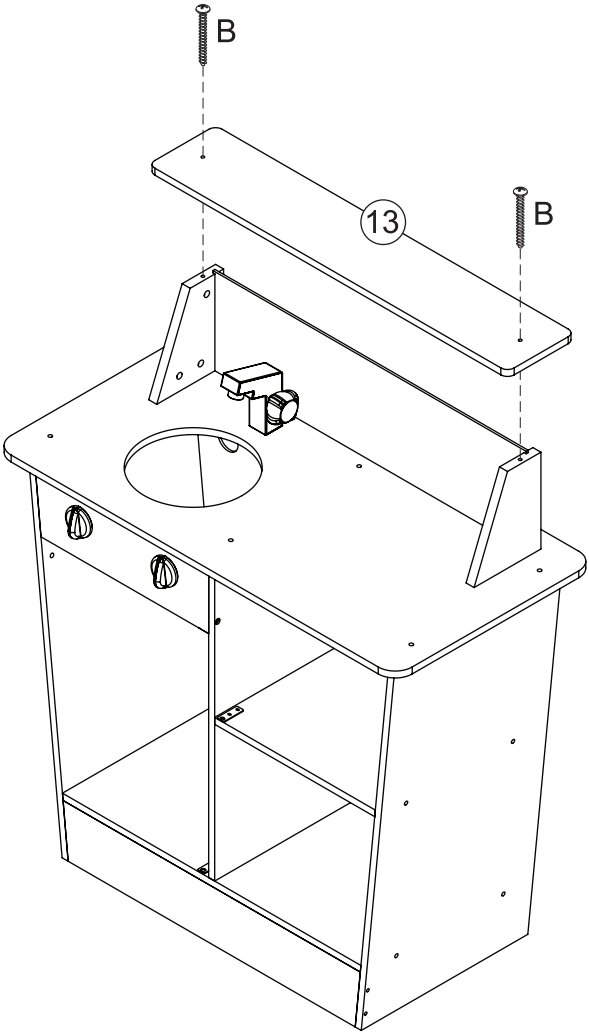

13

14

europcustomerservice@kidkraft.com
+31 20 305 8620
M-F from 09:00 to 17:30 (GMT+1)

parts.kidkraft.eu