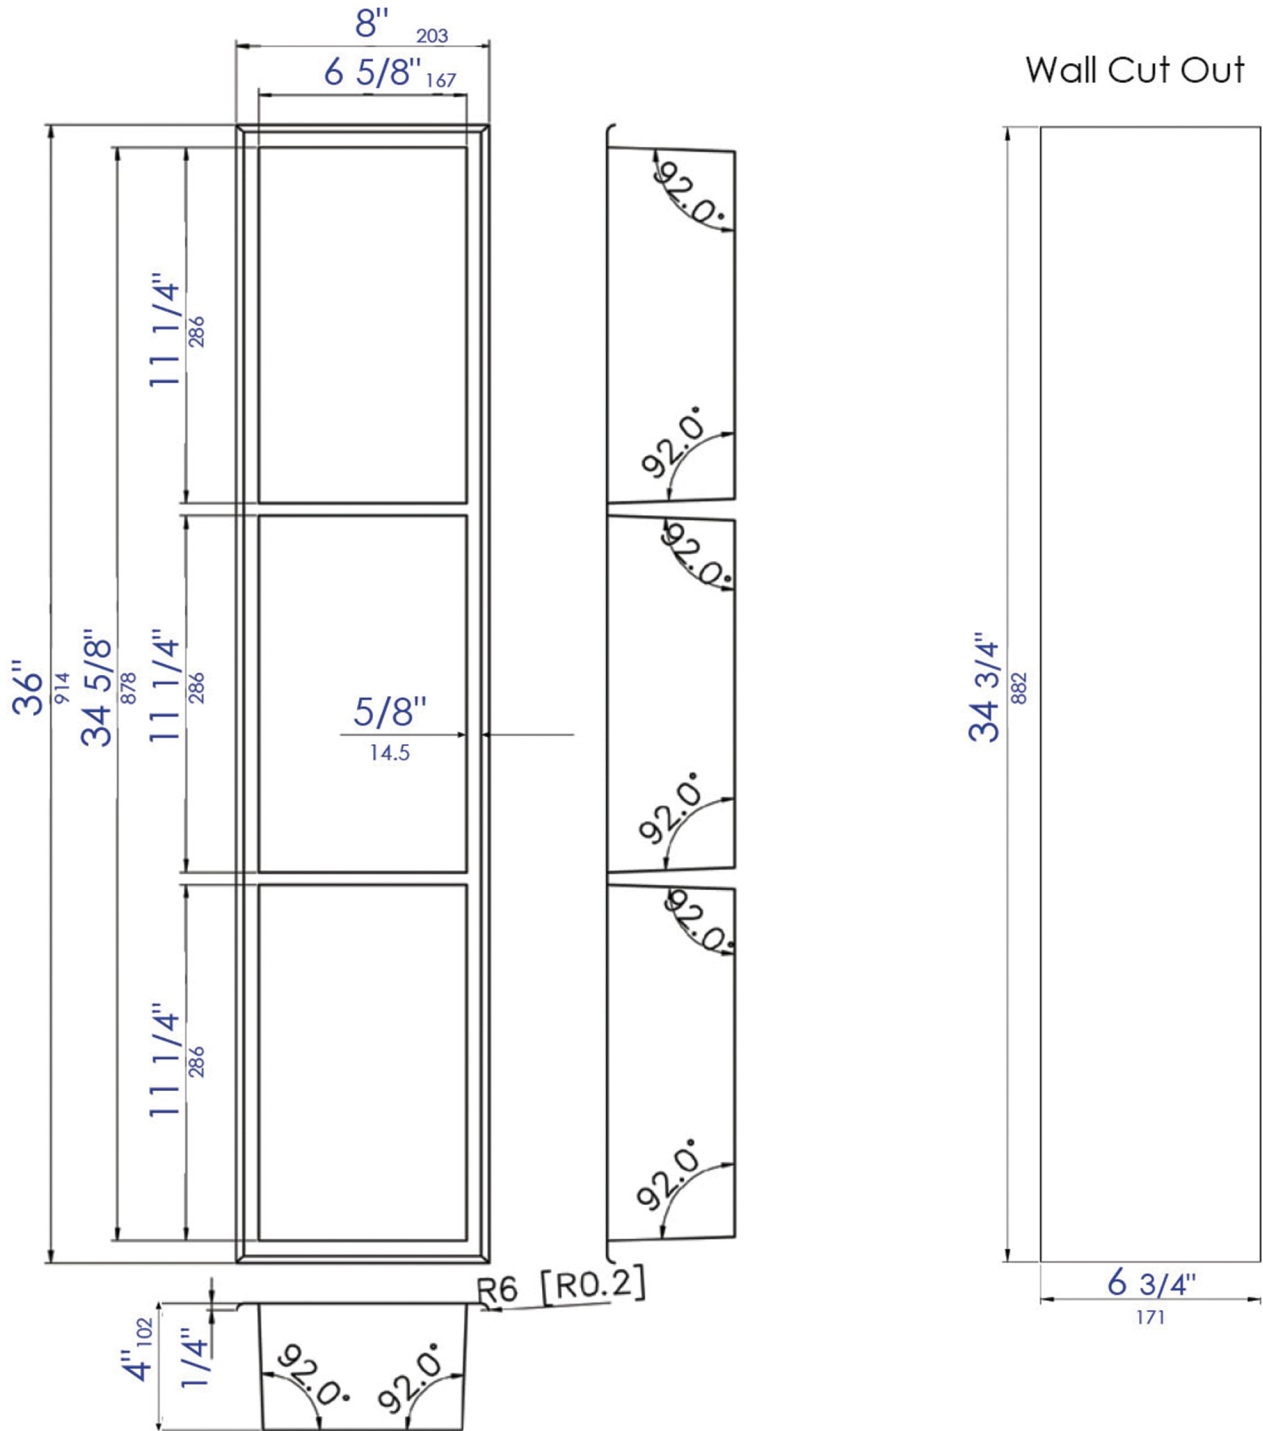

ABNC0836 | 8" x 36" White or Black Triple Shelf Shower Niche

Note: All product dimensions are approximate and should be verified on site prior to installation. Visit www.ALFIbrand.com for more information.