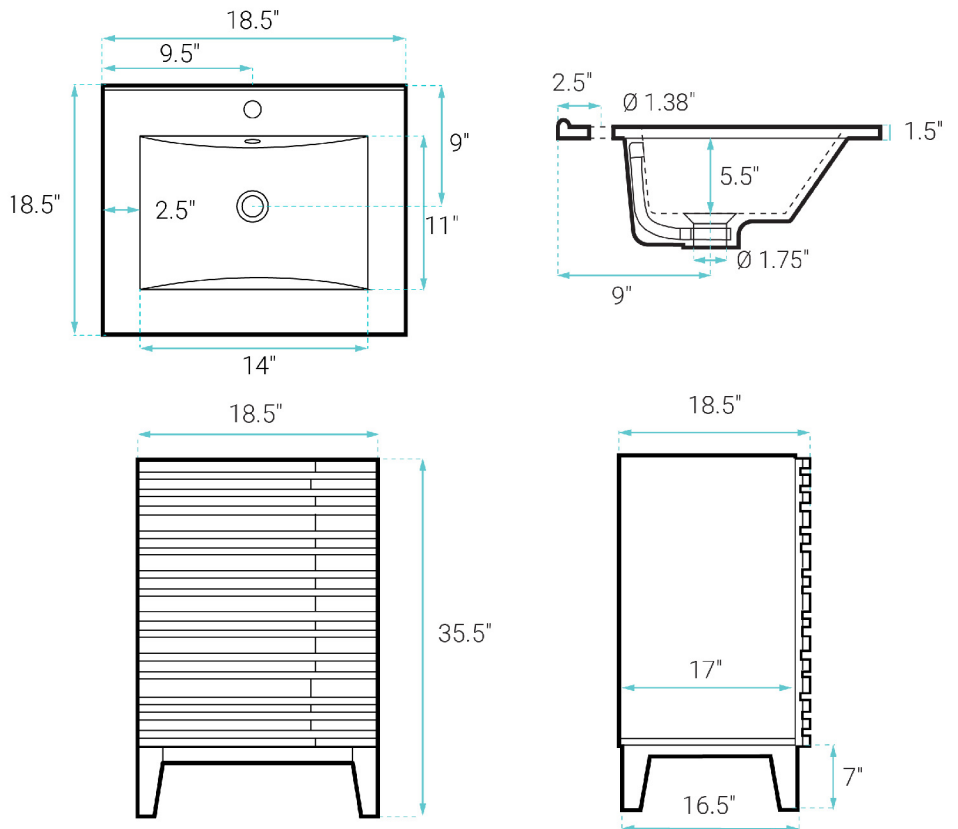

Cascade

Swiss Madison®
well made forever

Freestanding Vanity SM-BV560WNMB

FEATURES:

- Sleek, freestanding design
- Glazed ceramic, single sink
- Standard 1.75" drain hole
- Standard 1.38" faucet hole
- Chrome-finish overflow
- Wooden legs

INSTALLATION:

Freestanding, assembly required

COLORS & FINISHES:

- Natural Oak: SM-BV560
- Black: SM-BV560B
- Brown Oak: SM-BV560WN

SPECIFICATIONS:

N.W: 57 lb.

W: 18.5" x D: 18.5" x H: 37"

Inner Sink: D: 11" x W: 14" x H: 5.5"

INCLUDED PARTS:

- Cabinet: SM-BV560WN-C
- Sink: SM-VT319-MB

REQUIRED PARTS:

- Sink Drain*
- Drain Trap*
- Faucet*
- Water Supply Lines

*Sold Separately by Swiss Madison