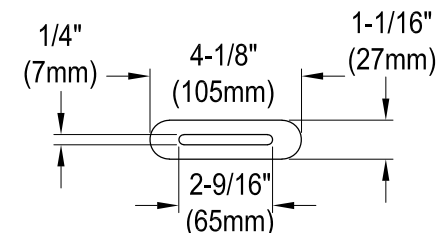

VTDE552823C420,2,3,6,7,8

55" Acrylic Freestanding Tub with Drain

M14 x 120 (4 pcs)
M14 x 100 (1 pcs)

Drain Hole Size

Scale(3:1)

View B

(3:1)

Section A-A

VTDE552823C420,2,3,6,7,8

Toe Touch Drain with Overflow Hole