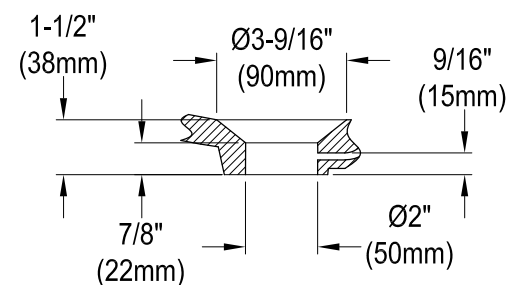

VTDE552823C420,2,3,6,7,8

55" Acrylic Freestanding Tub with Drain

M14 x 120 (4 pcs)
M14 x 100 (1 pcs)

Drain Hole Size

Scale(3:1)

View B

(3:1)

Section A-A

VTDE552823C420,2,3,6,7,8

Toe Touch Drain with Overflow Hole