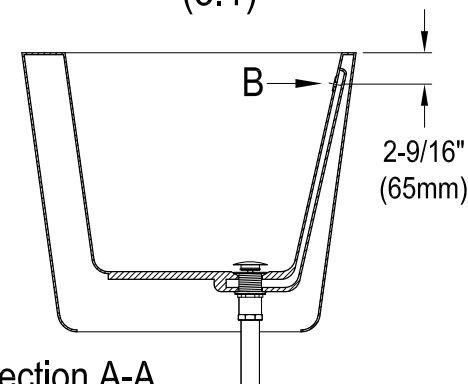

VTDE552823C420,2,3,6,7,8

55" Acrylic Freestanding Tub with Drain

M14 x 120 (4 pcs)
M14 x 100 (1 pcs)

Drain Hole Size

Scale(3:1)

View B

(3:1)

Section A-A

VTDE552823C420,2,3,6,7,8

Toe Touch Drain with Overflow Hole