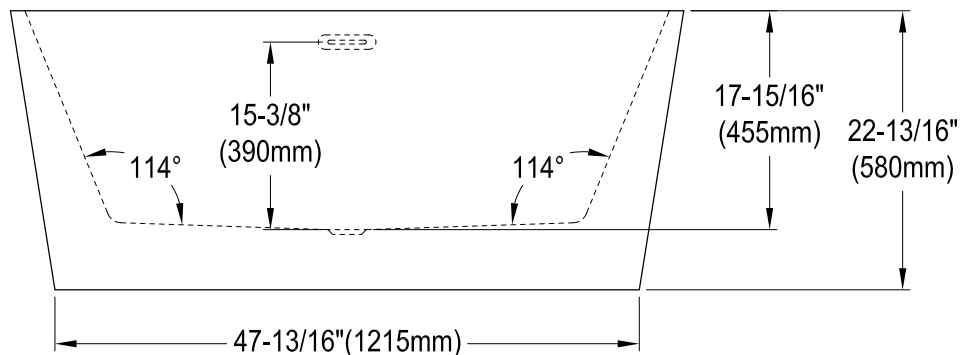

VTDE552823C420,2,3,6,7,8

55" Acrylic Freestanding Tub with Drain

M14 x 120 (4 pcs)
M14 x 100 (1 pcs)

Drain Hole Size

Scale(3:1)

View B

(3:1)

Section A-A

VTDE552823C420,2,3,6,7,8

Toe Touch Drain with Overflow Hole