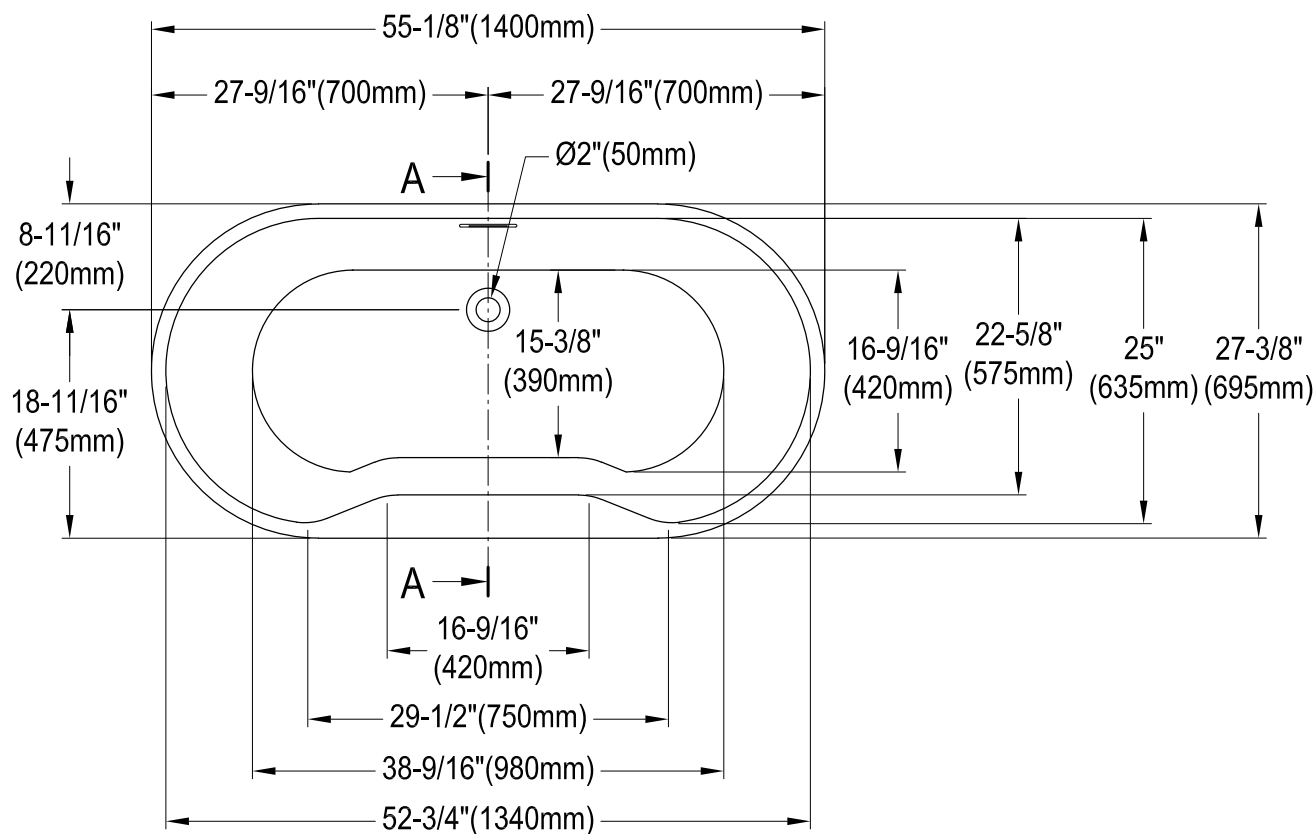

VTDE552823C420,2,3,6,7,8

55" Acrylic Freestanding Tub with Drain

M14 x 120 (4 pcs)
M14 x 100 (1 pcs)

Drain Hole Size

Scale(3:1)

View B

(3:1)

Section A-A

VTDE552823C420,2,3,6,7,8

Toe Touch Drain with Overflow Hole