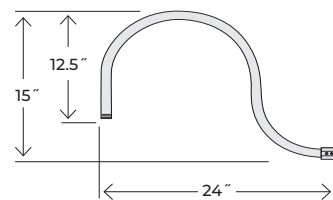

GOOSE NECK FINISHES

- ABR - Architectural Bronze
- AL - Aluminum
- ASB - Aluminum Painted Satin Black
- CP - Copper
- GA - Galvanized
- NB - Navy Blue
- SB - Satin Black
- SG - Satin Green
- SR - Satin Red
- WH - White

DIMENSIONS

RGN10	L: 10"	H: 6"	ID: .75"
RGN12	L: 13"	H: 12"	ID: .75"
RGN13	L: 13"	H: 2"	ID: .75"
RGN15	L: 14.5"	H: 7.5"	ID: .75"
RGN22	L: 21.5"	H: 6.5"	ID: .75"
RGN23	L: 23"	H: 14"	ID: .75"
RGN24	L: 24"	H: 15"	ID: .75"
RGN30	L: 30"	H: 13"	ID: .75"
RGN41	L: 41"	H: 9"	ID: .75"

MATERIAL Steel

CERTIFICATION

UL Listed Wet Location

GOOSE NECKS

Back Plate included with goose neck

RGN24

Note: All finishes on outdoor lighting must be properly maintained and treated. Therefore, we suggest cleaning with a regular application of finish preserving & renewing products such as Rejuvenate.