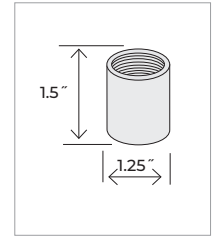

## STEM CONNECTORS

**RC**  
W: 1.25" x H: 1.5"

Use of RC connectors or RSW Swivels in outdoor applications may require pipe sealant or plumber's putty. Please refer to local codes.

**RC**