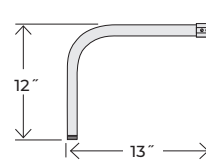

GOOSE NECK FINISHES

- ABR - Architectural Bronze
- AL - Aluminum
- ASB - Aluminum Painted Satin Black
- CP - Copper
- GA - Galvanized
- NB - Navy Blue
- SB - Satin Black
- SG - Satin Green
- SR - Satin Red
- WH - White

DIMENSIONS

RGN10	L: 10"	H: 6"	ID: .75"
RGN12	L: 13"	H: 12"	ID: .75"
RGN13	L: 13"	H: 2"	ID: .75"
RGN15	L: 14.5"	H: 7.5"	ID: .75"
RGN22	L: 21.5"	H: 6.5"	ID: .75"
RGN23	L: 23"	H: 14"	ID: .75"
RGN24	L: 24"	H: 15"	ID: .75"
RGN30	L: 30"	H: 13"	ID: .75"
RGN41	L: 41"	H: 9"	ID: .75"

MATERIAL Steel

CERTIFICATION

UL Listed Wet Location

GOOSE NECKS

RGN12

Back Plate included with goose neck

Note: All finishes on outdoor lighting must be properly maintained and treated. Therefore, we suggest cleaning with a regular application of finish preserving & renewing products such as Rejuvenate.