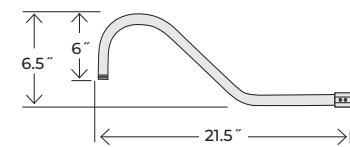

GOOSE NECK FINISHES

- ABR - Architectural Bronze
- AL - Aluminum
- ASB - Aluminum Painted Satin Black
- CP - Copper
- GA - Galvanized
- NB - Navy Blue
- SB - Satin Black
- SG - Satin Green
- SR - Satin Red
- WH - White

DIMENSIONS

RGN10	L: 10"	H: 6"	ID: .75"
RGN12	L: 13"	H: 12"	ID: .75"
RGN13	L: 13"	H: 2"	ID: .75"
RGN15	L: 14.5"	H: 7.5"	ID: .75"
RGN22	L: 21.5"	H: 6.5"	ID: .75"
RGN23	L: 23"	H: 14"	ID: .75"
RGN24	L: 24"	H: 15"	ID: .75"
RGN30	L: 30"	H: 13"	ID: .75"
RGN41	L: 41"	H: 9"	ID: .75"

MATERIAL Steel

CERTIFICATION

UL Listed Wet Location

GOOSE NECKS

Back Plate included with goose neck

RGN22

Note: All finishes on outdoor lighting must be properly maintained and treated. Therefore, we suggest cleaning with a regular application of finish preserving & renewing products such as Rejuvenate.