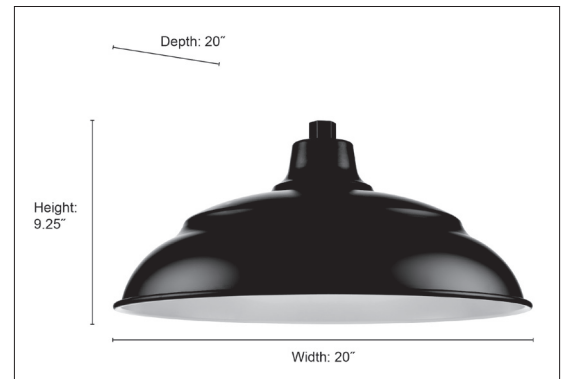

RALWHS14 FINISH

- SB - Satin Black

DIMENSIONS

Width	20"
Height	9.25"
Depth	20"
Wire	100"
Weight	2.58 lbs

MATERIAL

Aluminum

LAMPING

# Bulbs	1-Medium
Bulb Base	Medium (E26)
Watts per Bulb	100W
Voltage	120V
Total Wattage	100W
Bulbs Included	No

CERTIFICATION

ETL Listed	Wet Location

WARRANTY

5 Year Product Warranty

ITEM NUMBER

SKU RALWHS20-SB

RALWHS20-SB

Compatible Goose Necks and Accessories

- Compatible with arms: RGN10, RGN12, RGN13, RGN15, RGN22, RGN23, RGN24, RGN30, and RGN41
- Compatible with wire guard: RWG20

Note: All finishes on outdoor lighting must be properly maintained and treated. Therefore, we suggest cleaning with a regular application of finish preserving & renewing products such as Rejuvenate.