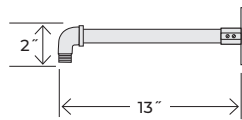

GOOSE NECK FINISHES

- ABR - Architectural Bronze
- AL - Aluminum
- ASB - Aluminum Painted Satin Black
- CP - Copper
- GA - Galvanized
- NB - Navy Blue
- SB - Satin Black
- SG - Satin Green
- SR - Satin Red
- WH - White

DIMENSIONS

RGN10	L: 10"	H: 6"	ID: .75"
RGN12	L: 13"	H: 12"	ID: .75"
RGN13	L: 13"	H: 2"	ID: .75"
RGN15	L: 14.5"	H: 7.5"	ID: .75"
RGN22	L: 21.5"	H: 6.5"	ID: .75"
RGN23	L: 23"	H: 14"	ID: .75"
RGN24	L: 24"	H: 15"	ID: .75"
RGN30	L: 30"	H: 13"	ID: .75"
RGN41	L: 41"	H: 9"	ID: .75"

MATERIAL Steel

CERTIFICATION

UL Listed Wet Location

GOOSE NECKS

Back Plate included with goose neck

RGN13

Note: All finishes on outdoor lighting must be properly maintained and treated. Therefore, we suggest cleaning with a regular application of finish preserving & renewing products such as Rejuvenate.