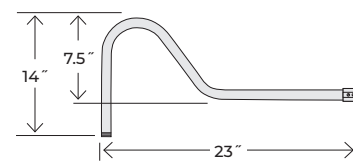

GOOSE NECK FINISHES

- ABR - Architectural Bronze
- AL - Aluminum
- ASB - Aluminum Painted Satin Black
- CP - Copper
- GA - Galvanized
- NB - Navy Blue
- SB - Satin Black
- SG - Satin Green
- SR - Satin Red
- WH - White

DIMENSIONS

RGN10	L: 10"	H: 6"	ID: .75"
RGN12	L: 13"	H: 12"	ID: .75"
RGN13	L: 13"	H: 2"	ID: .75"
RGN15	L: 14.5"	H: 7.5"	ID: .75"
RGN22	L: 21.5"	H: 6.5"	ID: .75"
RGN23	L: 23"	H: 14"	ID: .75"
RGN24	L: 24"	H: 15"	ID: .75"
RGN30	L: 30"	H: 13"	ID: .75"
RGN41	L: 41"	H: 9"	ID: .75"

MATERIAL Steel

CERTIFICATION

UL Listed Wet Location

GOOSE NECKS

Back Plate included with goose neck

RGN23

Note: All finishes on outdoor lighting must be properly maintained and treated. Therefore, we suggest cleaning with a regular application of finish preserving & renewing products such as Rejuvenate.