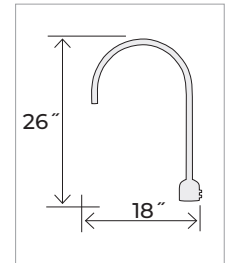

## WIRE GUARDS

**RWG10**  
W: 10" X H: 2.5"

**RWG12**  
W: 12" X H: 3"

**RWG14**  
W: 14" X H: 3.5"

**RWG17**  
W: 17" X H: 4.5"

**RWG20**  
W: 20" X H: 5.5"  
Available in Satin Black Only

## 1 LIGHT POST ADAPTER

**RPAS**  
W: 18" x H: 26"

Post adapters are designed to fit standard 3" posts and pier mount bases.

Post and/or pier mount bases are not available from Millennium Lighting.

**RPAS**

### DIMENSIONS

Width	9"
Height	1.75"