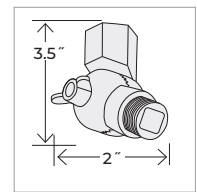

## SWIVELS

**RSW**  
W: 3.5" x H: 2"

Allows precise angle adjustment of wall mounted shades.

**RSW**

Use of RC connectors or RSW Swivels in outdoor applications may require pipe sealant or plumber's putty. Please refer to local codes.