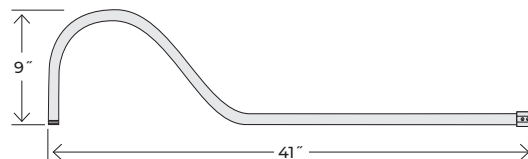

GOOSE NECK FINISHES

- ABR - Architectural Bronze
- AL - Aluminum
- ASB - Aluminum Painted Satin Black
- CP - Copper
- GA - Galvanized
- NB - Navy Blue
- SB - Satin Black
- SG - Satin Green
- SR - Satin Red
- WH - White

DIMENSIONS

RGN10	L: 10"	H: 6"	ID: .75"
RGN12	L: 13"	H: 12"	ID: .75"
RGN13	L: 13"	H: 2"	ID: .75"
RGN15	L: 14.5"	H: 7.5"	ID: .75"
RGN22	L: 21.5"	H: 6.5"	ID: .75"
RGN23	L: 23"	H: 14"	ID: .75"
RGN24	L: 24"	H: 15"	ID: .75"
RGN30	L: 30"	H: 13"	ID: .75"
RGN41	L: 41"	H: 9"	ID: .75"

MATERIAL Steel

CERTIFICATION

UL Listed Wet Location

GOOSE NECKS

Back Plate included with goose neck

RGN41

Note: All finishes on outdoor lighting must be properly maintained and treated. Therefore, we suggest cleaning with a regular application of finish preserving & renewing products such as Rejuvenate.