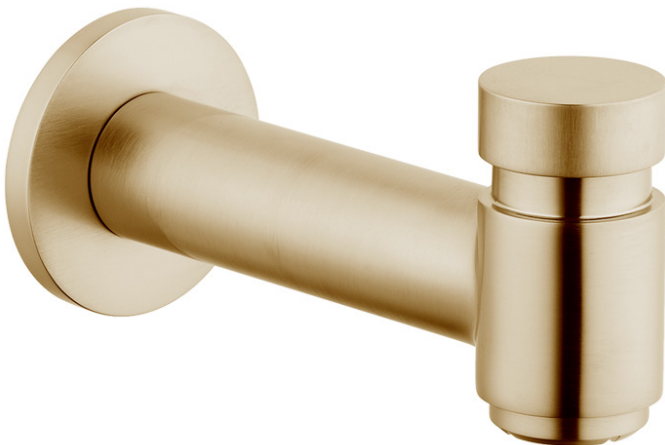

Brand hansgrohe  
Art. Name **Talis S** Tub Spout with Diverter  
Art. Nr. 72411141  
Surface brushed bronze  
Pos. 1

## Product Picture

## Features

- solid Brass
- Includes: 1/2" female and 3/4" male adaptor