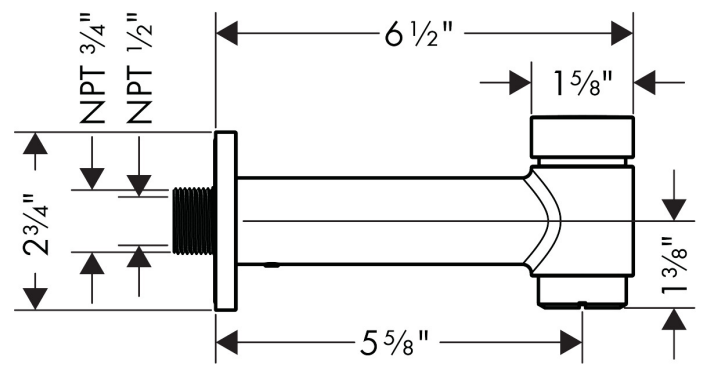

Brand hansgrohe  
Art. Name **Talis S** Tub Spout with Diverter  
Art. Nr. 72411141  
Surface brushed bronze  
Pos. 1

## Features

- solid Brass
- Includes: 1/2" female and 3/4" male adaptor