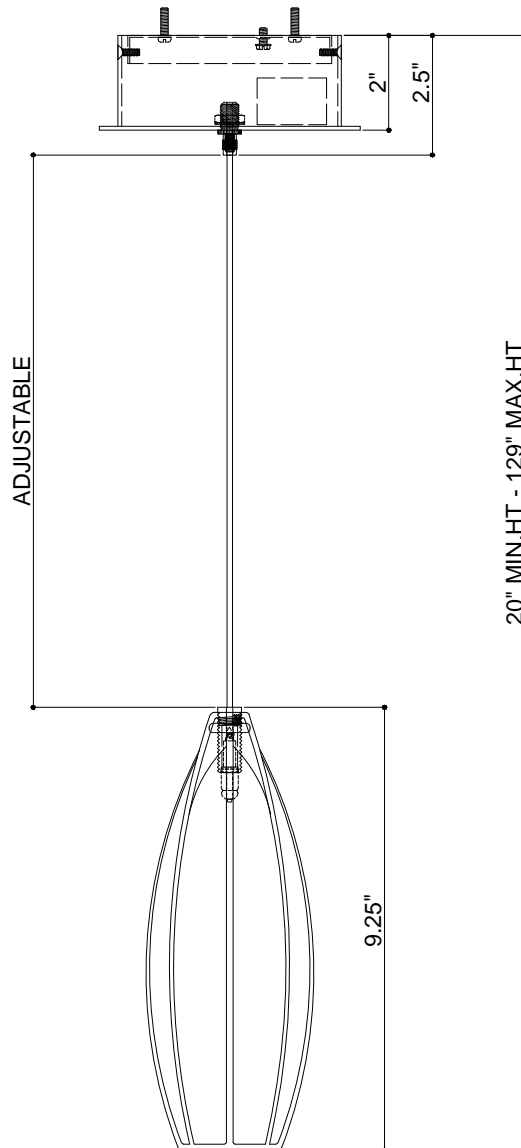

TOP VIEW

CANOPY DETAIL

FRONT VIEW

NOTE: CORD LENGTHS ARE NOT SHOWN TO SCALE

9000-1185

ALL WORK © 2023 CURREY & COMPANY