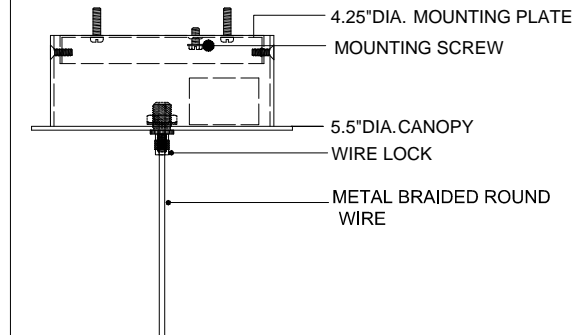

TOP VIEW

CANOPY DETAIL

FRONT VIEW

NOTE: CORD LENGTHS ARE NOT SHOWN TO SCALE

9000-1185

ALL WORK © 2023 CURREY & COMPANY