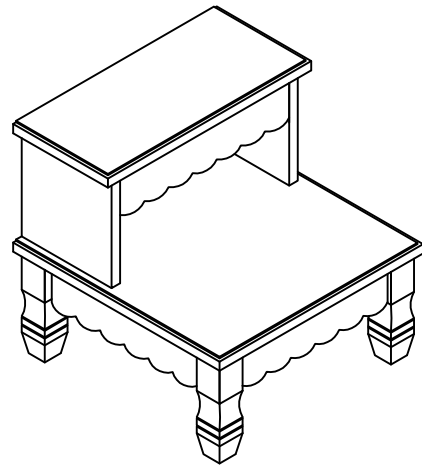

Item No: W-7486A

Fantasy Fields - Magic Garden Step Stool

WARNING

Small parts and sharp points may be present prior to assembly.

CARE INSTRUCTIONS

To clean your product, use mild soap and water on a damp cloth. Do not use window cleaners or cleaning abrasives as they will scratch the surface and could damage the protective coating.

Made in China

HARDWARE

PRODUCT PARTS

<p>A</p>  <p>4PCS</p>	<p>B</p>  <p>1PC</p>	<p>C</p>  <p>1PC</p>	<p>D</p>  <p>1PC</p>
<p>E</p>  <p>1PC</p>	<p>F</p>  <p>1PC</p>		

STEP1

STEP2

STEP3

STEP4