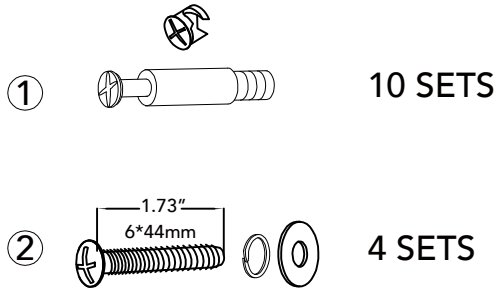

Item No: W-7486A

Fantasy Fields - Magic Garden Step Stool

WARNING

Small parts and sharp points may be present prior to assembly.

CARE INSTRUCTIONS

To clean your product, use mild soap and water on a damp cloth. Do not use window cleaners or cleaning abrasives as they will scratch the surface and could damage the protective coating.

Made in China

HARDWARE

PRODUCT PARTS

<p>A</p>  <p>4PCS</p>	<p>B</p>  <p>1PC</p>	<p>C</p>  <p>1PC</p>	<p>D</p>  <p>1PC</p>
<p>E</p>  <p>1PC</p>	<p>F</p>  <p>1PC</p>		

STEP1

STEP2

STEP3

STEP4