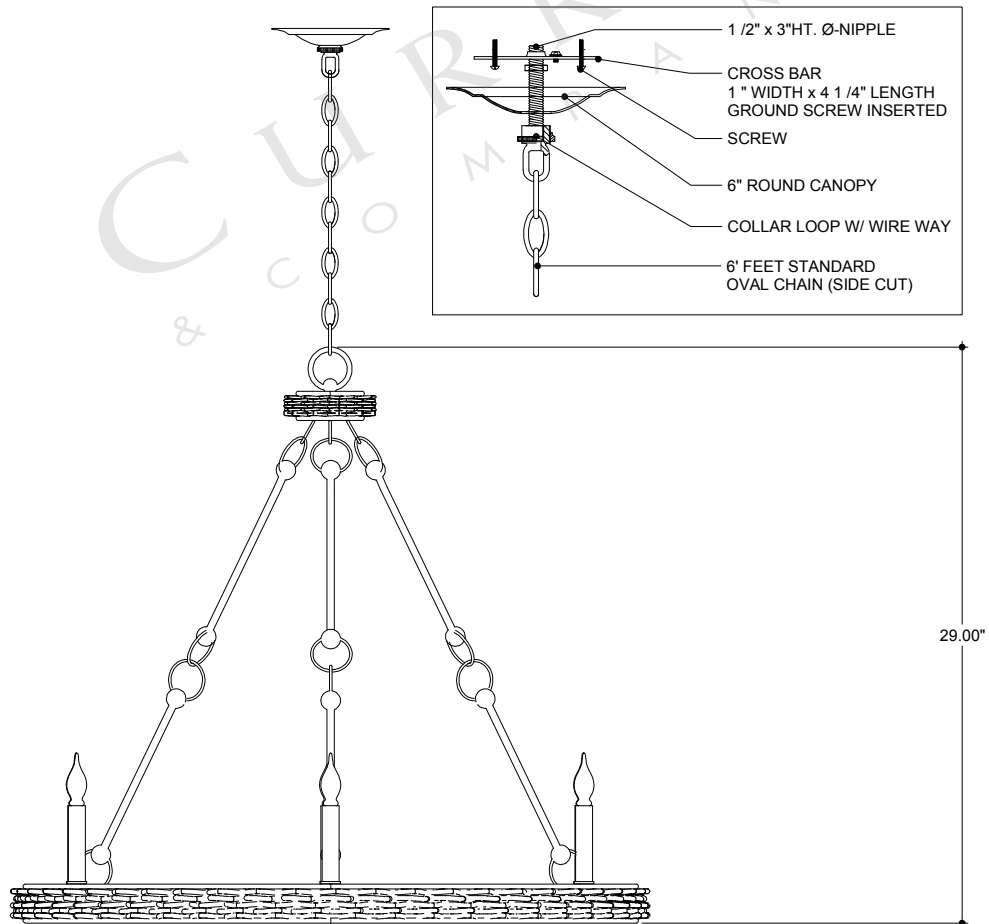

TOP VIEW

- 1/2" x 3"HT. Ø-NIPPLE
- CROSS BAR
1" WIDTH x 4 1/4" LENGTH
GROUND SCREW INSERTED
- SCREW
- 6" ROUND CANOPY
- COLLAR LOOP W/ WIRE WAY
- 6' FEET STANDARD
OVAL CHAIN (SIDE CUT)

FRONT VIEW

29.00"