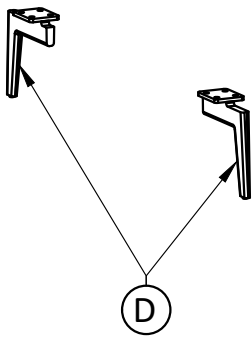

LEG
QTY 4

E

BOTTOM SUPPORT LEG
QTY 1

Hardware Description

1

ALLEN KEY BOLT
M6 X 25 mm
QTY 16

2

WASHER
Ø14 / Ø6 X 1 mm
QTY 16

3

ALLEN KEY
QTY 1

Step 1

1. Attach Legs (D) to Sofa Seat (C) using Bolts (1) and Washers (2) through guide holes.
2. Use Allen Key (3) to tighten Bolts. Do not over-tighten.
3. Attach Bottom Support Leg (E) to Sofa Seat (C).