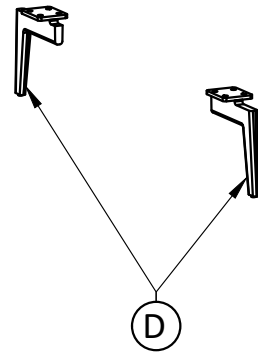

LEG
QTY 4

E

BOTTOM SUPPORT LEG
QTY 1

Hardware Description

1

ALLEN KEY BOLT
M6 X 25 mm
QTY 16

2

WASHER
Ø14 / Ø6 X 1 mm
QTY 16

3

ALLEN KEY
QTY 1

Step 1

1. Attach Legs (D) to Sofa Seat (C) using Bolts (1) and Washers (2) through guide holes.
2. Use Allen Key (3) to tighten Bolts. Do not over-tighten.
3. Attach Bottom Support Leg (E) to Sofa Seat (C).