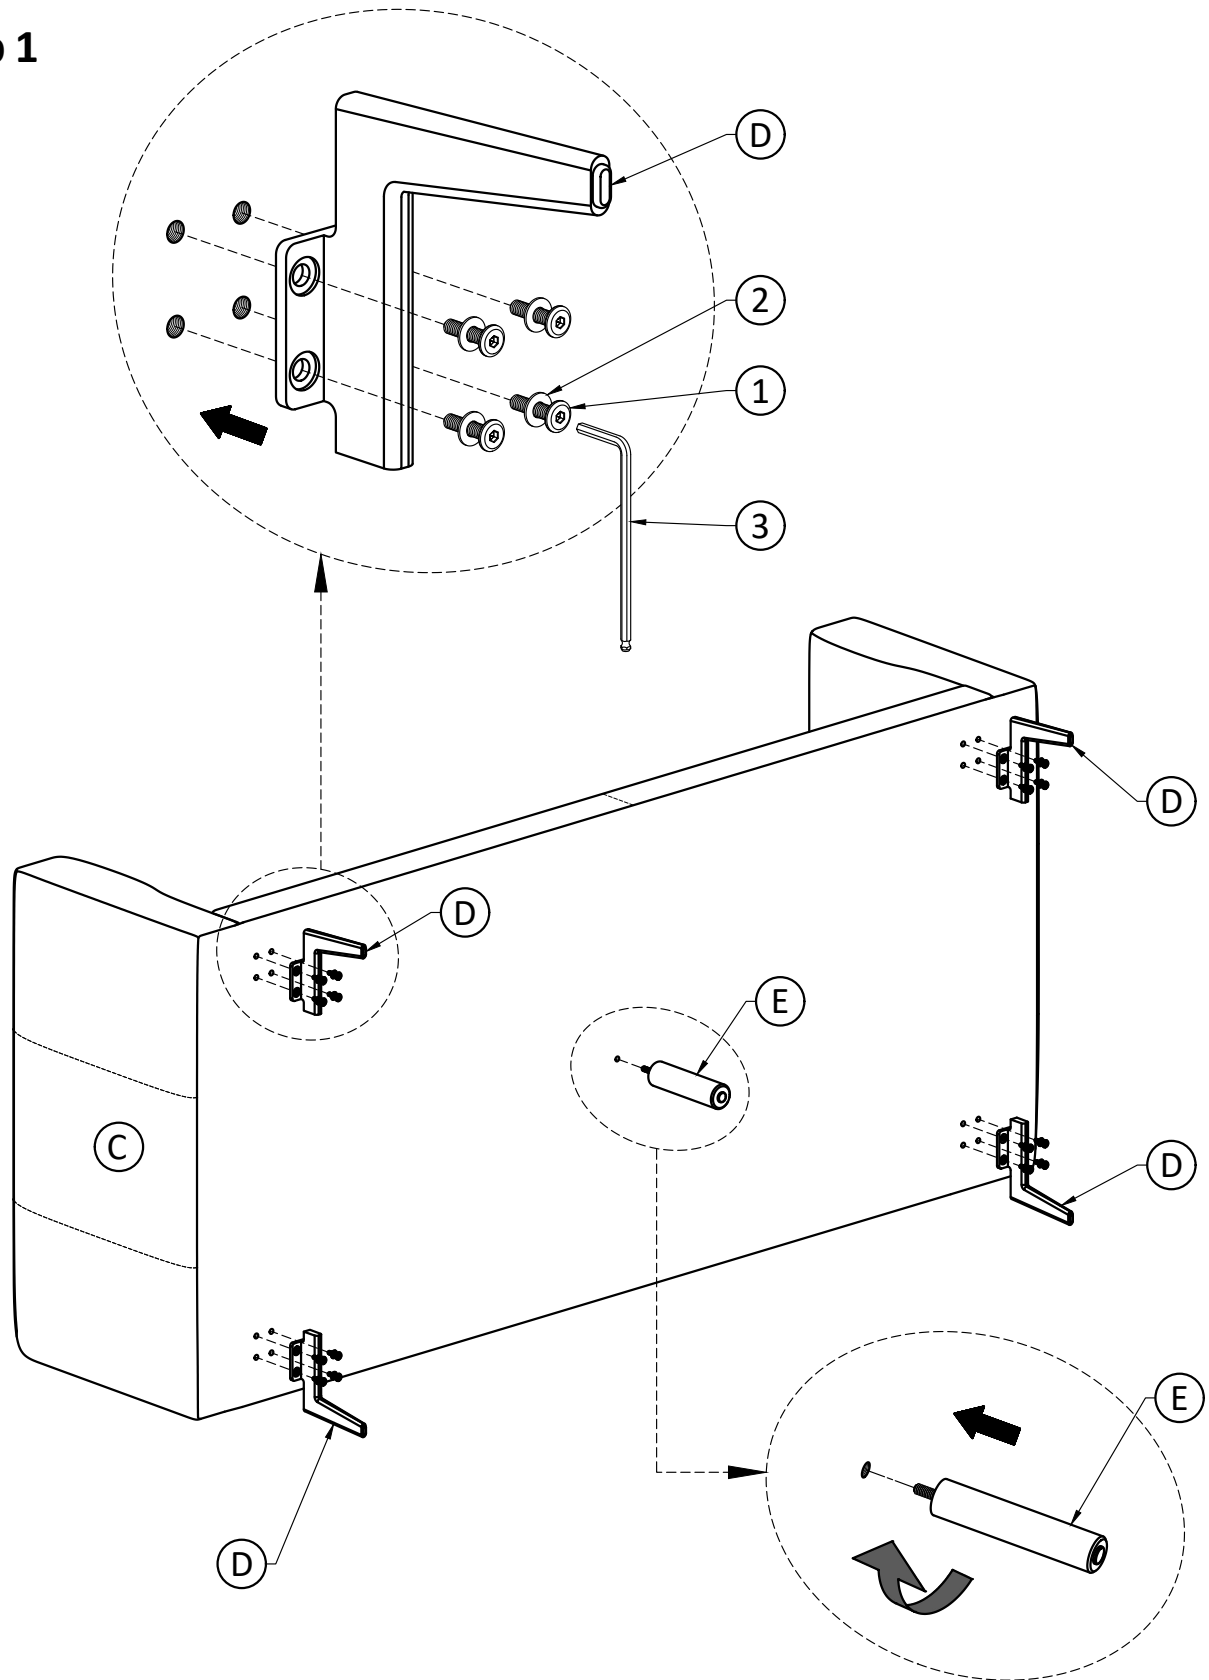

Step 1

1. Attach Legs (D) to Sofa Seat (C) using Bolts (1) and Washers (2) through guide holes.
2. Use Allen Key (3) to tighten Bolts. Do not over-tighten.
3. Attach Bottom Support Leg (E) to Sofa Seat (C).