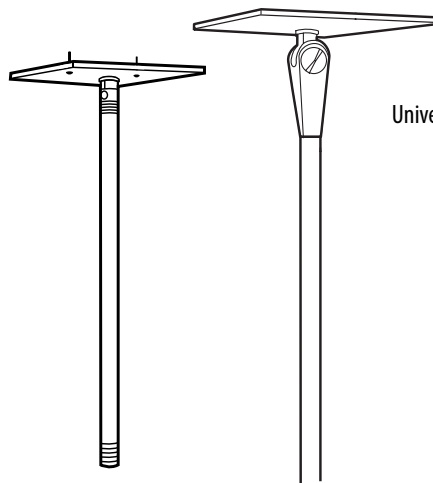

CONSTRUCTION — 12" brushed aluminum stem (standard); 1/2" OD with 1/4-18 HPS thread count. Other lengths available. ELA LQMUS12 only available in select inches and not more than 48" in length.

Extruded aluminum mounting canopy.

Swivel assembly on stem adjusts for installation on sloped ceilings (up to 90°). Swivel not available for ELA LQMUS12, ELA CSUS12.

INSTALLATION — Canopy installs onto J-box with provided hardware. Stem installs into canopy and on top of exit housing.

Note: Actual performance may differ as a result of end-user environment and application. Specifications subject to change without notice.

Catalog Number
Notes
Type

Exit Accessories

ELA US12

(Plate 5.25 x 5.25 inches)