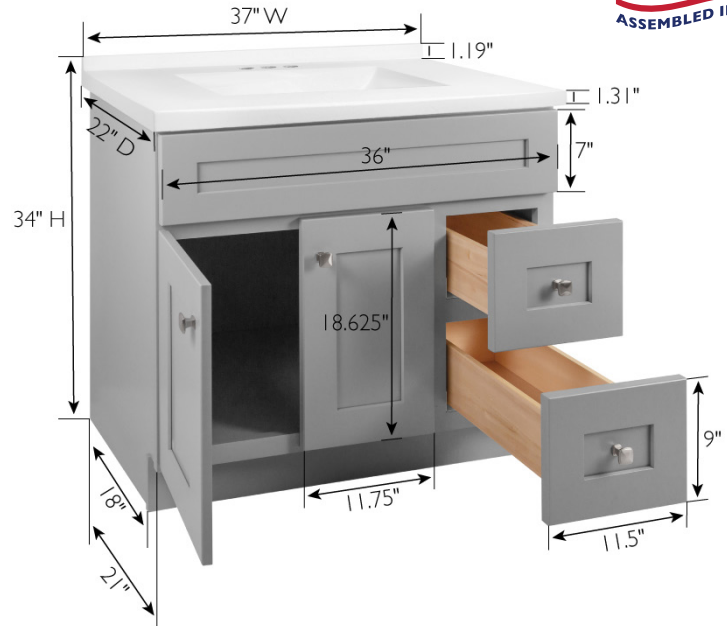

Brookings 2-Door, 2-Drawer Vanity with Camilla II Cultured Marble 4 in. Centerset Solid White Top, Assembled, 37x22, Gray Base

## SPECIFICATIONS

<b>MATERIAL CONSTRUCTION:</b>	Wood/Cultured Marble
<b>ASSEMBLY REQUIRED:</b>	No
<b>ASSEMBLED DIMENSIONS:</b>	34" H x 37" L x 22" D
<b>ASSEMBLED WEIGHT:</b>	136.36 lbs.
<b>TOOLS NEEDED FOR INSTALLATION:</b>	100% Silicone
<b>CONSTRUCTION TYPE:</b>	Face Frame
<b>HINGE STYLE:</b>	Concealed
<b>DOOR STYLE:</b>	2 MDF Shaker Doors
<b>DRAWER STYLE:</b>	2 Solid Wood/MDF Drawers
<b>GLIDE STYLE:</b>	Soft Close
<b>FAKE DWR STYLE:</b>	N/A
<b>DRAWER #1 DIMENSIONS:</b>	8.31" L x 18" D x 5.12" H
<b>DRAWER #2 DIMENSIONS:</b>	8.31" L x 18" D x 5.12" H
<b>DRAWER CONSTRUCTION:</b>	Dove Tail

<b>FACE FRAME MATERIAL:</b>	Solid Wood
<b>SIDES MATERIAL:</b>	Plywood
<b>BOTTOM MATERIAL:</b>	Plywood
<b>TOE KICK INSET WIDTH:</b>	3"
<b>BACK PANEL MATERIAL:</b>	Plywood
<b>BACK BRACE MATERIAL:</b>	Solid Wood
<b>FAUCET TYPE:</b>	Lav Centerset
<b>NUMBER OF MOUNTING HOLES:</b>	3
<b>BOWL MATERIAL:</b>	Cultured Marble
<b>BACK SPLASH INCLUDED:</b>	Yes
<b>COLOR:</b>	Solid White
<b>NUMBER OF BOWLS:</b>	1
<b>BOWL DIMENSIONS:</b>	5.4" H x 19.2" W x 12.5" D
<b>BOWL SHAPE:</b>	Rectangle
<b>SINK THICKNESS:</b>	1.18"
<b>MOUNTING TYPE:</b>	Centerset
<b>OVERFLOW HOLE:</b>	Yes