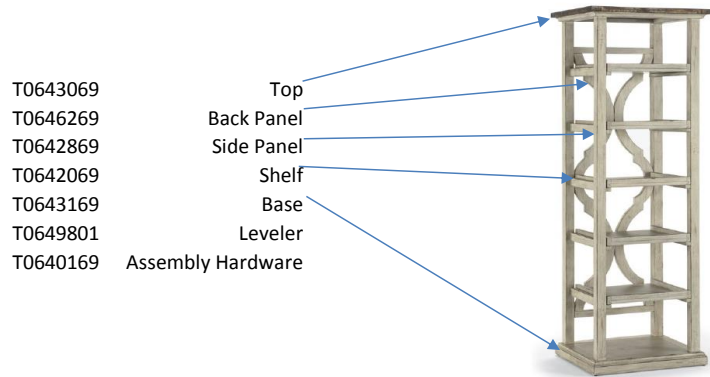

- T0643069 Top
- T0646269 Back Panel
- T0642869 Side Panel
- T0642069 Shelf
- T0643169 Base
- T0649801 Leveler
- T0640169 Assembly Hardware

Item Number	SPARE PART	W1064-06 ENT.BASE	Spare Parts	Item Number